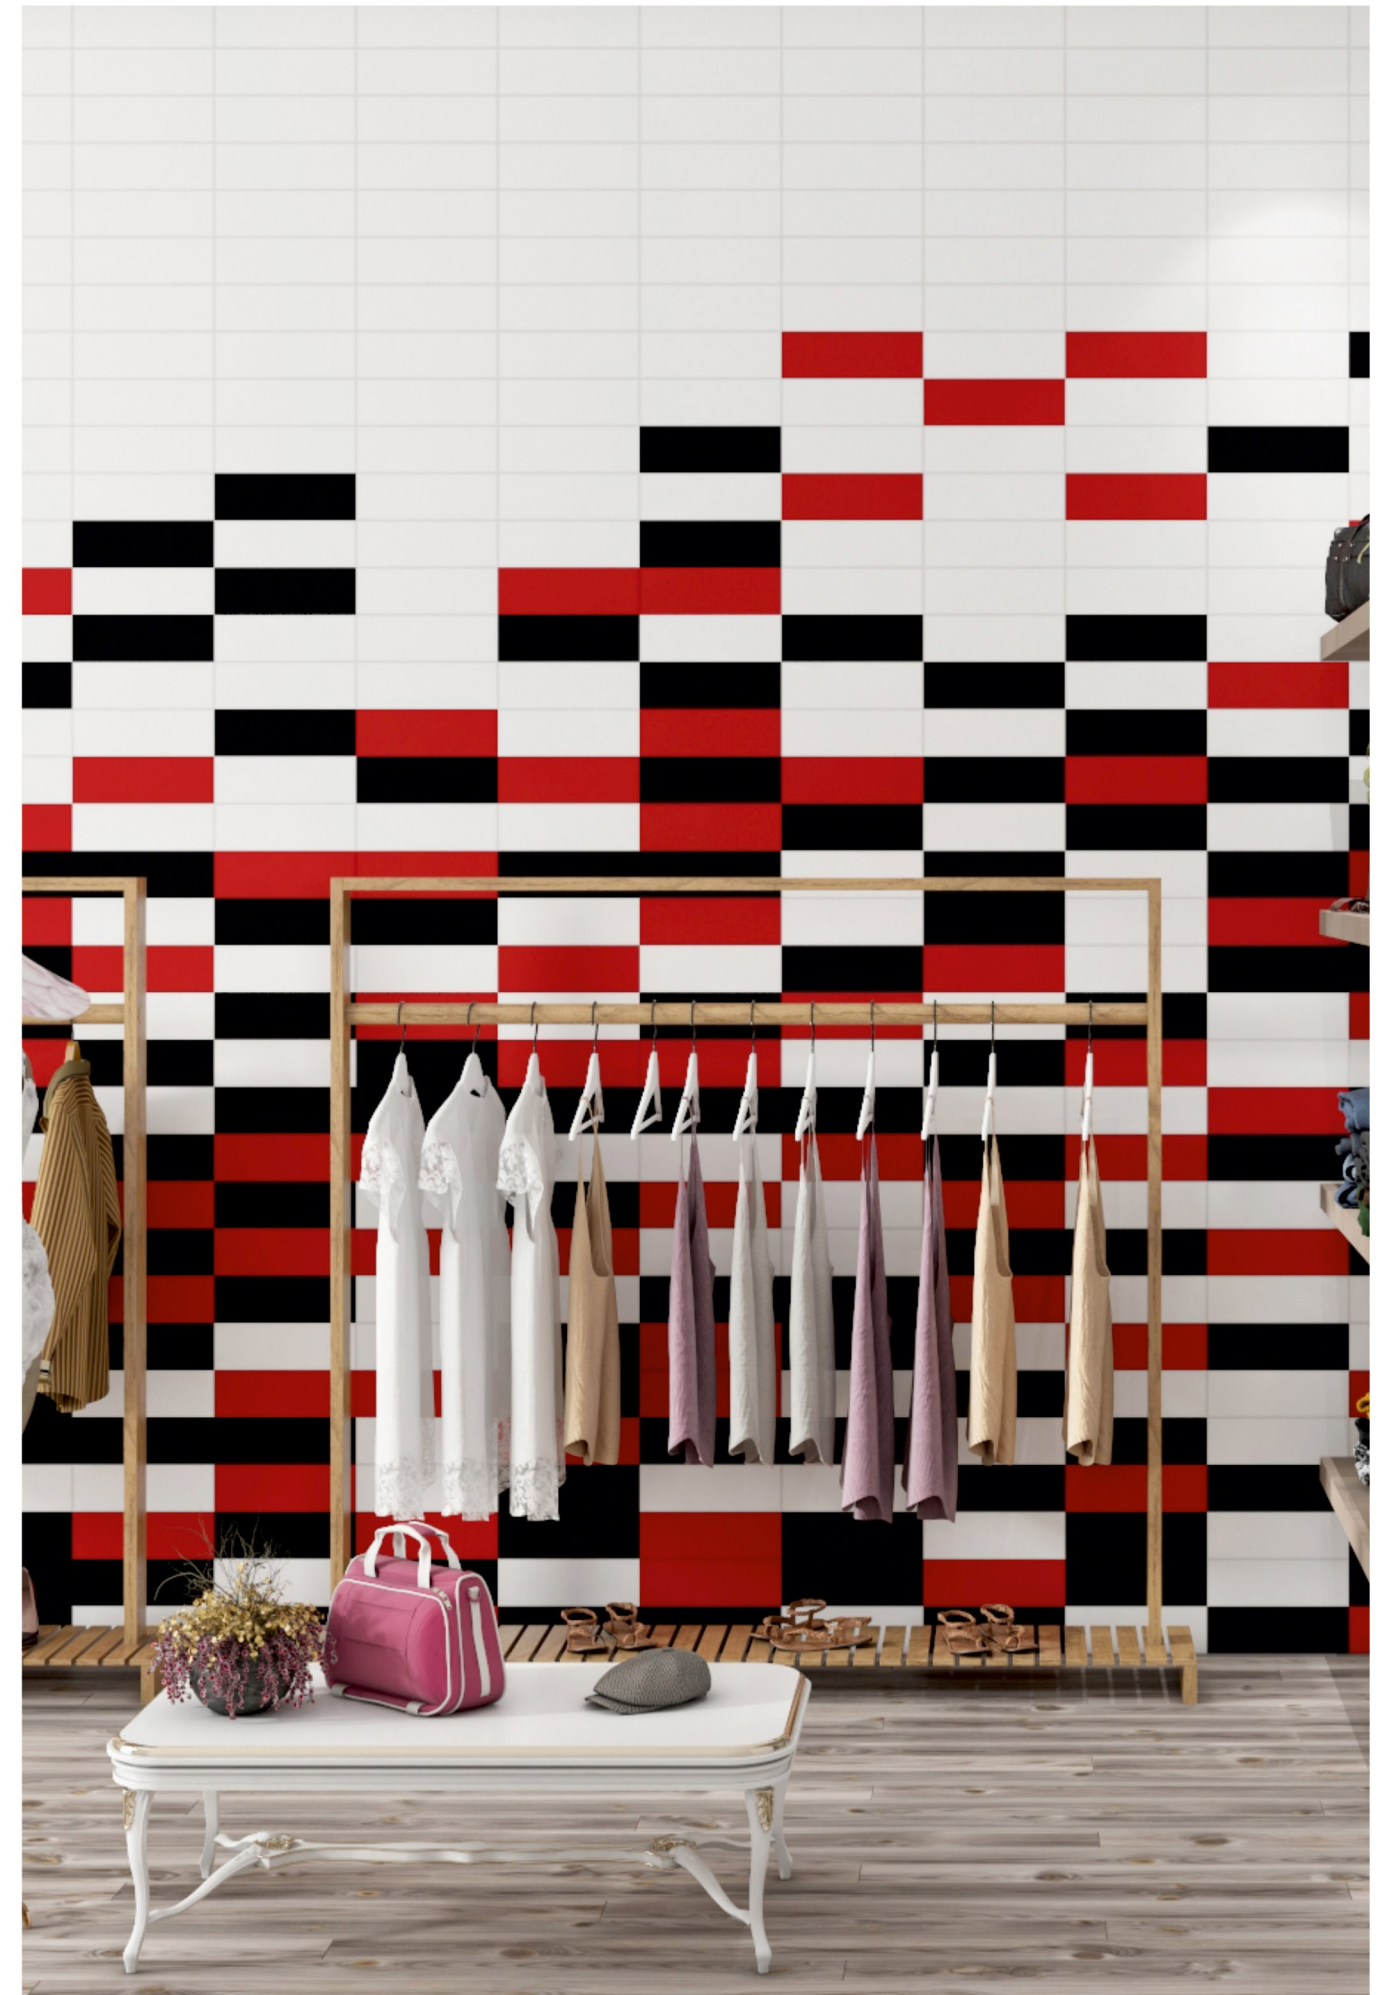

100X300MM ▼

Plain

Bewel

**ROYAL BLUE**

**FORMAT**

100x300mm / 100x200mm / 75x300mm

**SURFACE**

*Glossy & Matt*

75X300MM ▼

Plain

Doom

Stone

100X300MM ▼

Plain

Bewel

100X200MM ▼

Plain

Bewel