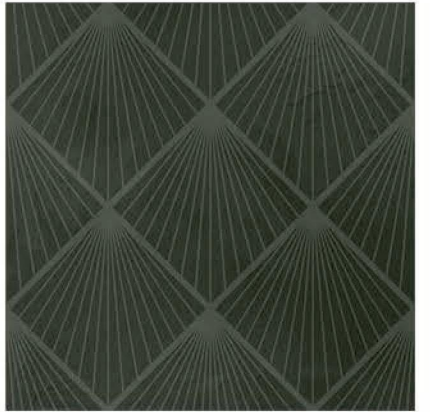

export@colortile.in | www.colortile.in

OSLO BEIGE

OSLO BEIGE CLOUD

OSLO BEIGE DIAMOND

OSLO ORANGE

OSLO ORANGE CLOUD

OSLO ORANGE DIAMOND

OSLO CHARCOL

OSLO CHARCOL CLOUD

OSLO CHARCOL DIAMOND

OSLO CYAN

OSLO CYAN CLOUD

OSLO CYAN DIAMOND

OSLO FORESTA

OSLO FORESTA CLOUD

OSLO FORESTA DIAMOND

OSLO GRAY

OSLO GRAY CLOUD

OSLO GRAY DIAMOND

OSLO KHAKHI

OSLO KHAKHI CLOUD

OSLO KHAKHI DIAMOND

OSLO PURPLE

OSLO PURPLE CLOUD