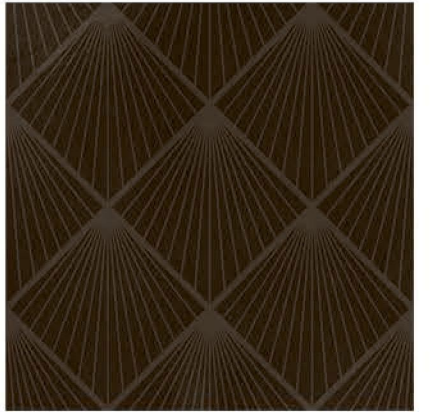

OSLO GRAY

OSLO GRAY CLOUD

OSLO GRAY DIAMOND

OSLO KHAKHI

OSLO KHAKHI CLOUD

OSLO KHAKHI DIAMOND

OSLO PURPLE

OSLO PURPLE CLOUD

OSLO PURPLE DIAMOND

OSLO VENGE

OSLO VENGE CLOUD

OSLO VENGE DIAMOND

OSLO WHITE

OSLO WHITE CLOUD

OSLO WHITE DIAMOND

OSLO YELLOW

OSLO YELLOW CLOUD

OSLO YELLOW DIAMOND

Environmental
Authorization
Included.

8 mm

SMART SOLUTION FOR RENOVATIONS

SOLUZIONI INTELLIGENTI PER LA RISTRUTTURAZIONE

IDEAL FOR RENOVATIONS

Ideal for renovations
Thickness of glue and tile less than 1 cm