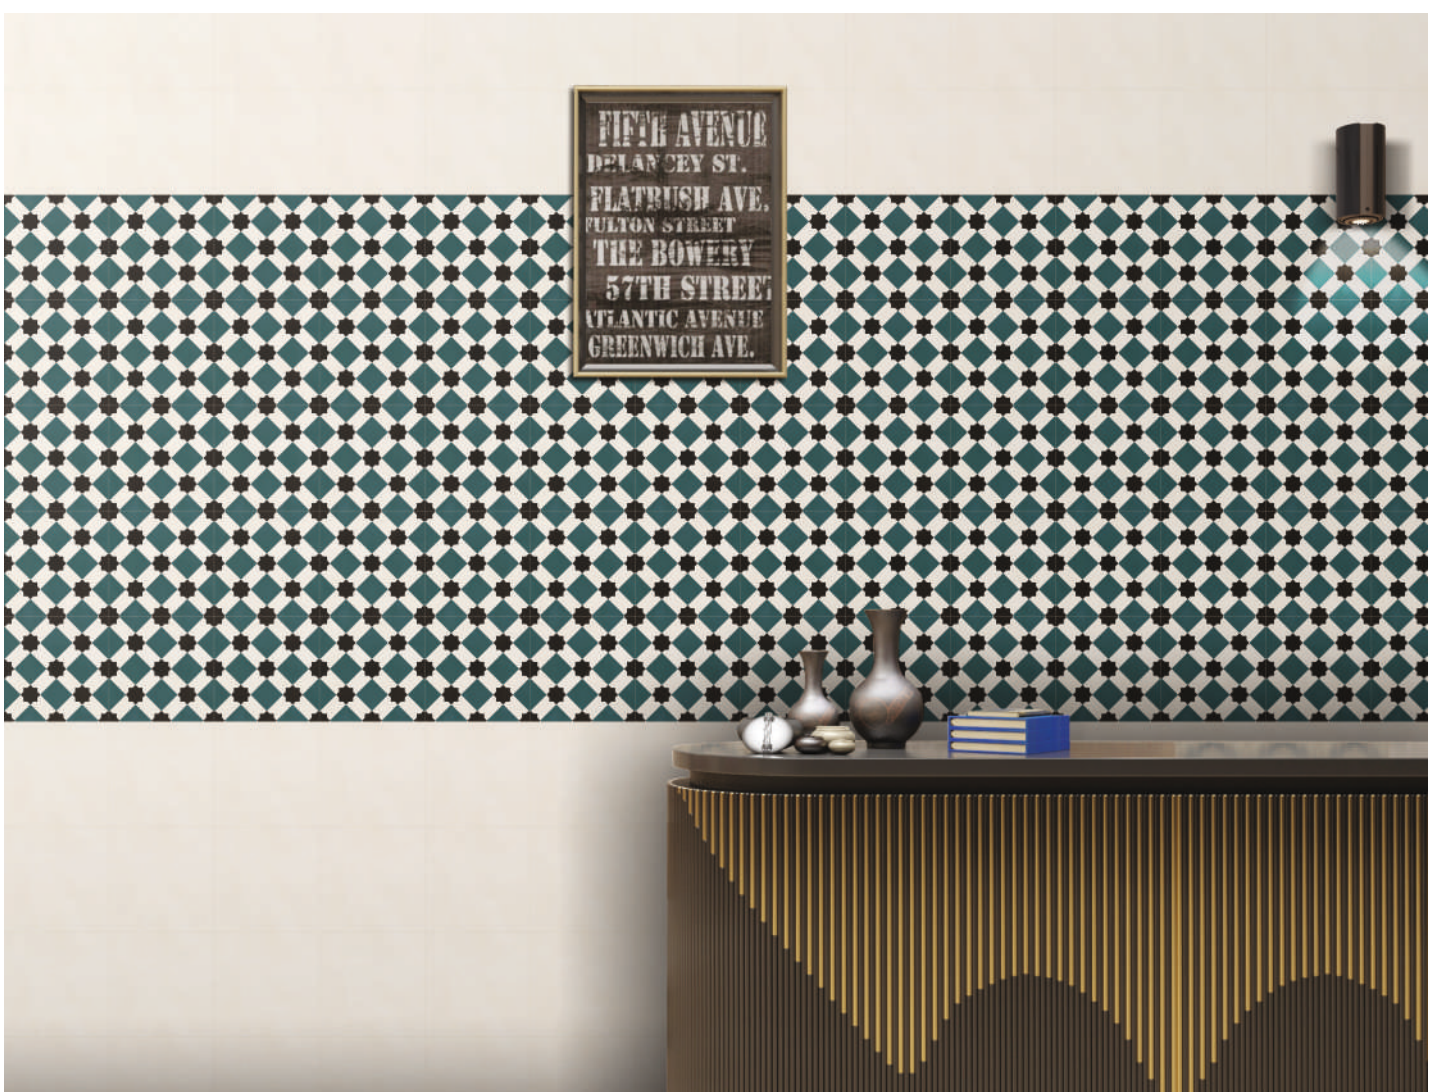

Less Water
Absorption

Environment
Friendly

tin aqua

retro sand

200x200mm
matt with luster

retro
COLLECTION

colortile.in

tin rose