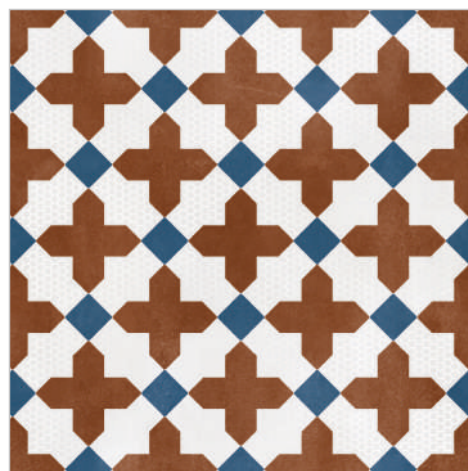

Chemical
Resistant

Heat & Fire
Resistant

Abrasion
Resistant

High Tensile
Strength

Less Water
Absorption

Environment
Friendly

tik brown