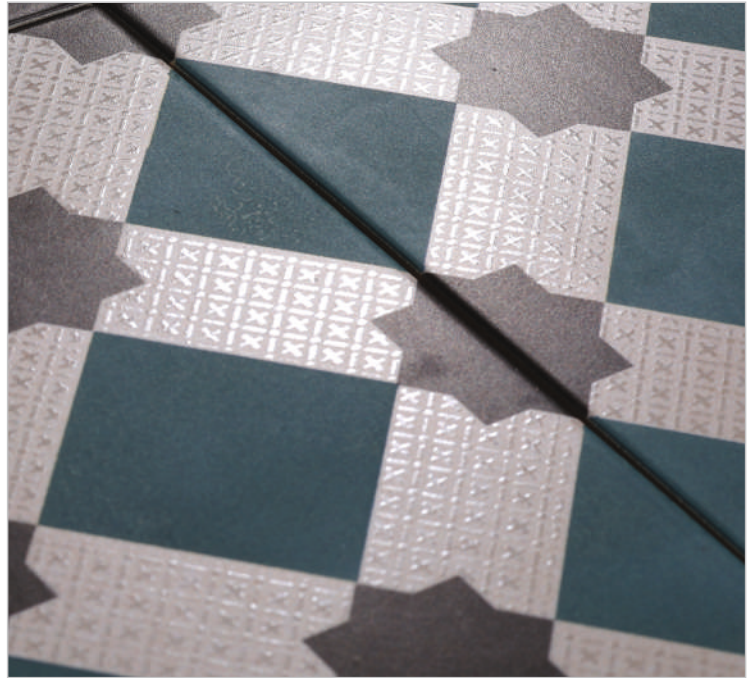

Chemical
Resistant

Head & Fire
Resistant

Abrasion
Resistant

High Tensile
Strength

Less Water
Absorption

Environment
Friendly