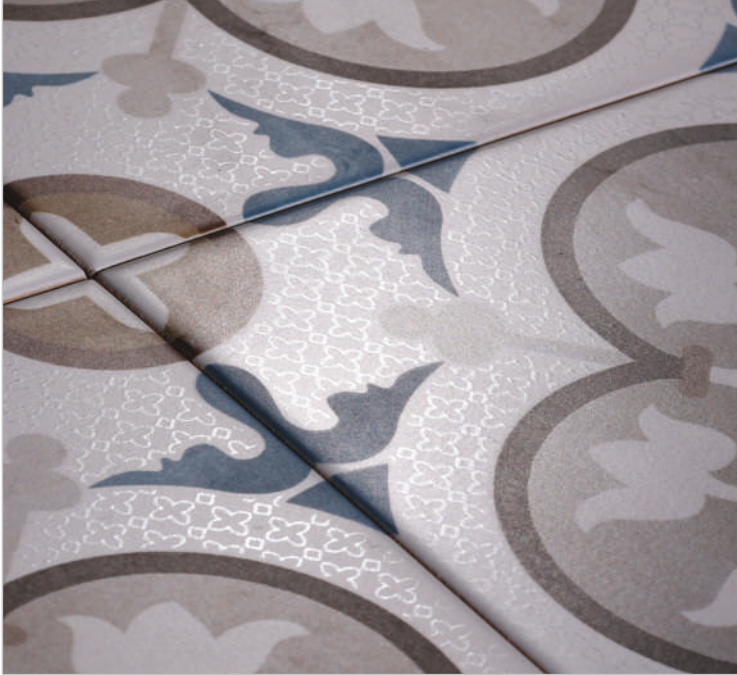

Environment
Friendly

colortile.in

retro sepia

retro orange

doric

200x200mm
matt with luster

retro
COLLECTION

colortile.in