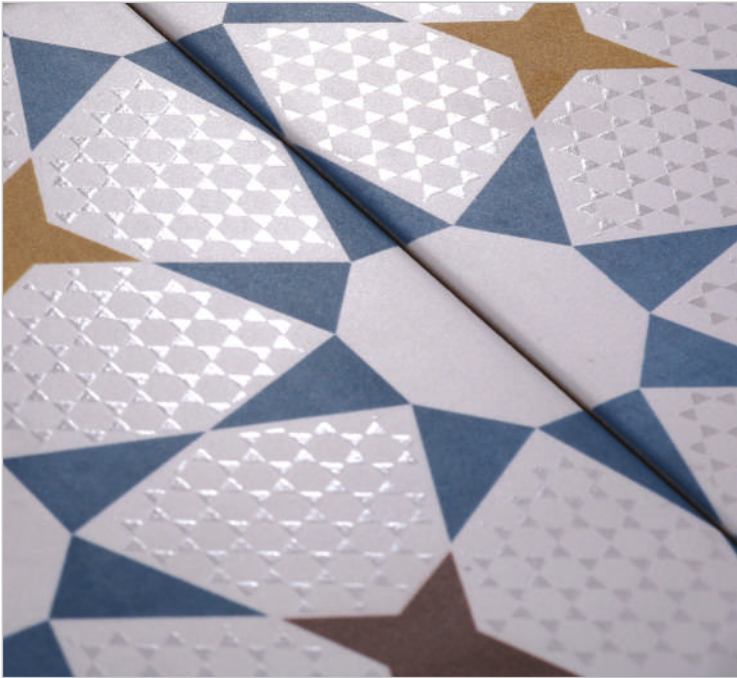

potter

retro orange

200x200mm
matt with luster

retro
COLLECTION

colortile.in

prisma

retro white

Chemical
Resistant