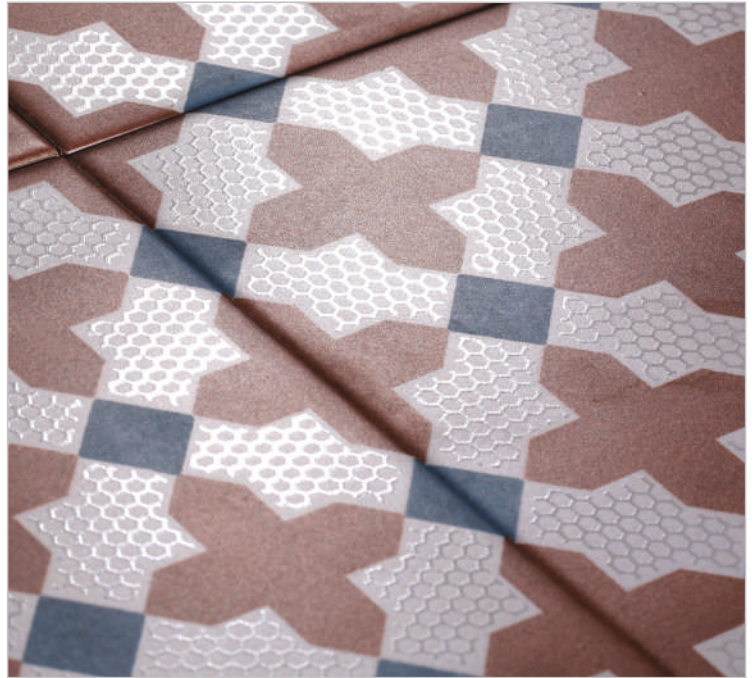

retro

COLLECTION

200x200mm
matt with luster

colortile.in