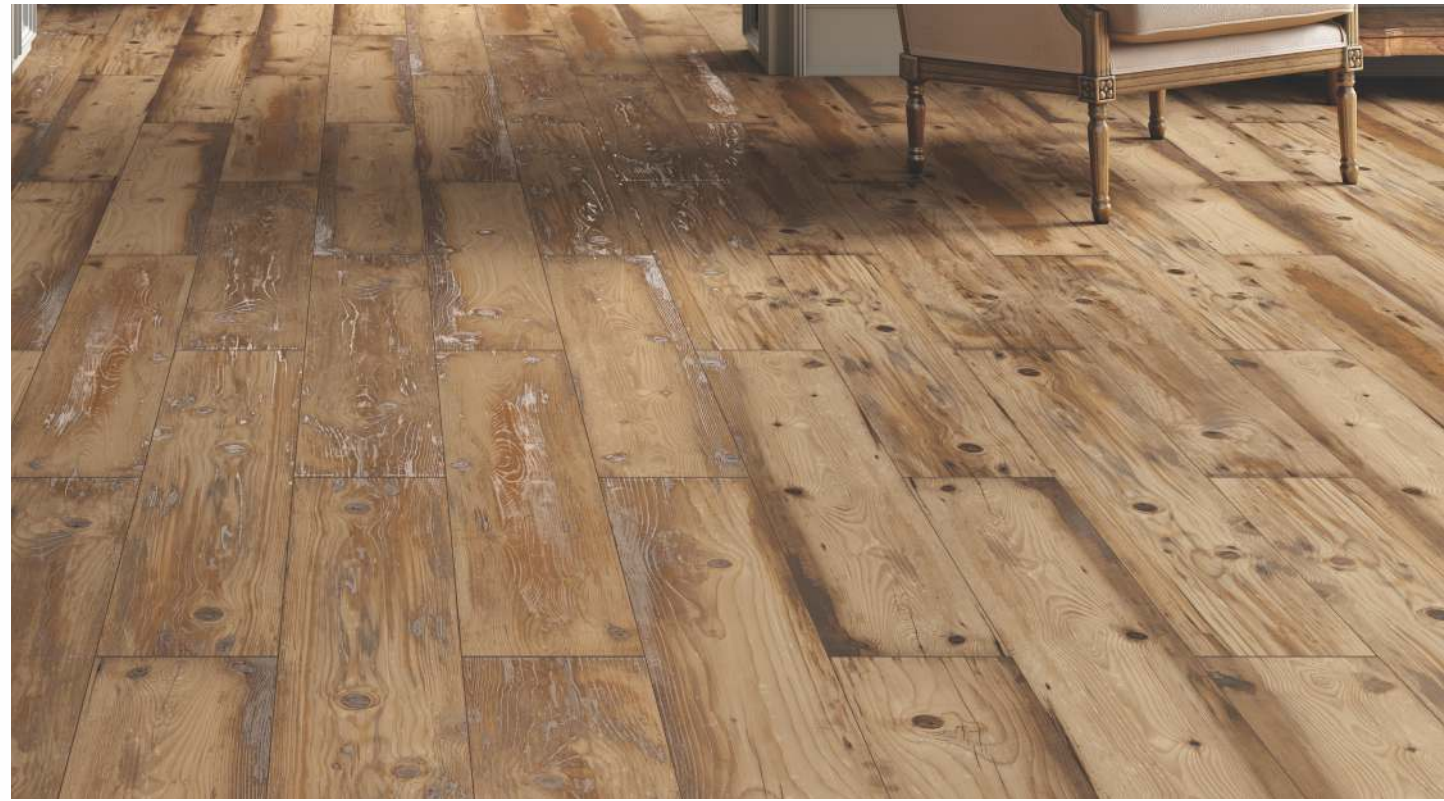

Size

195x
1200mm

Finish

- RUSTIC CARVING

6 - R

6 - R