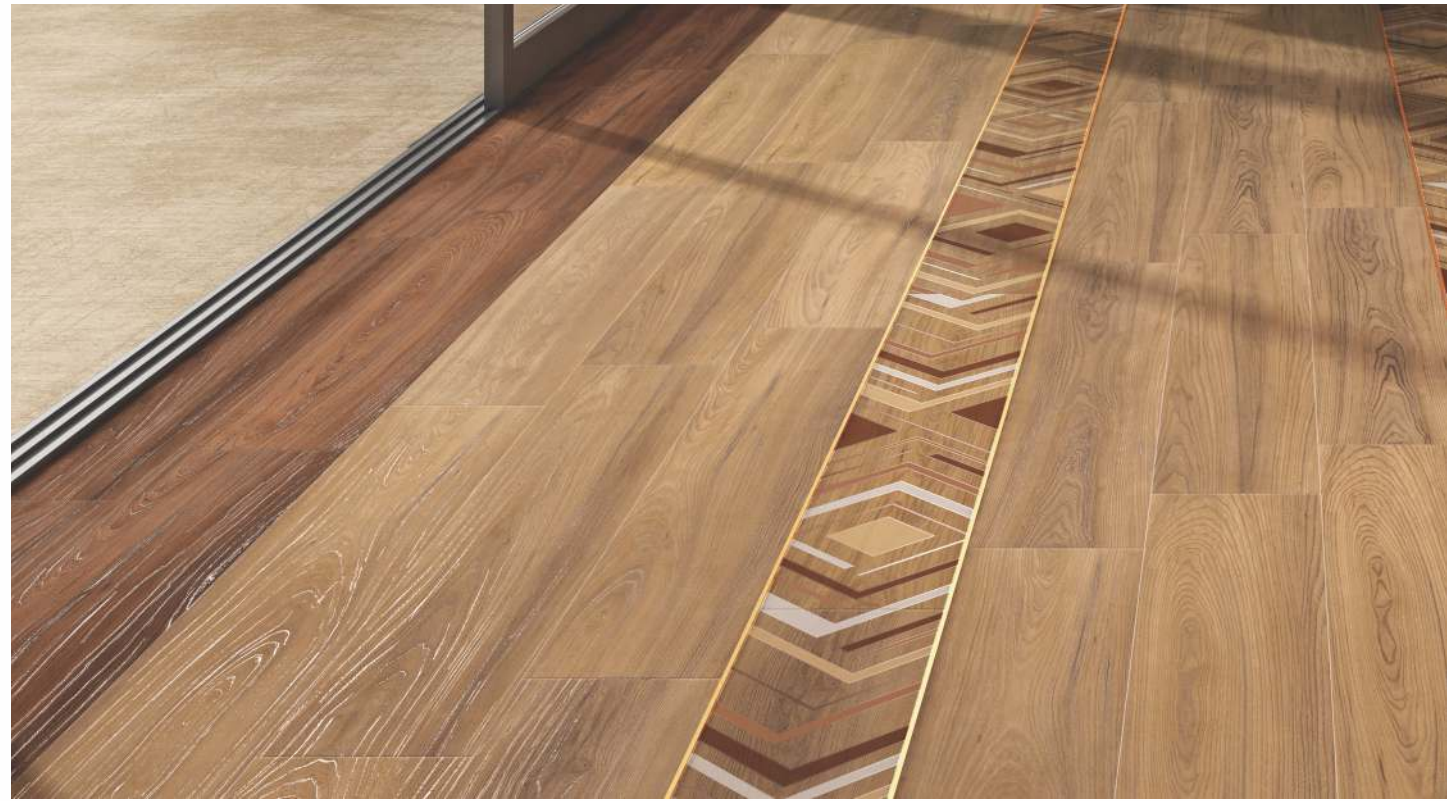

Size

195x
1200mm

Finish

- RUSTIC CARVING
- SPREAD SPARKLE

9 - R

3 - R