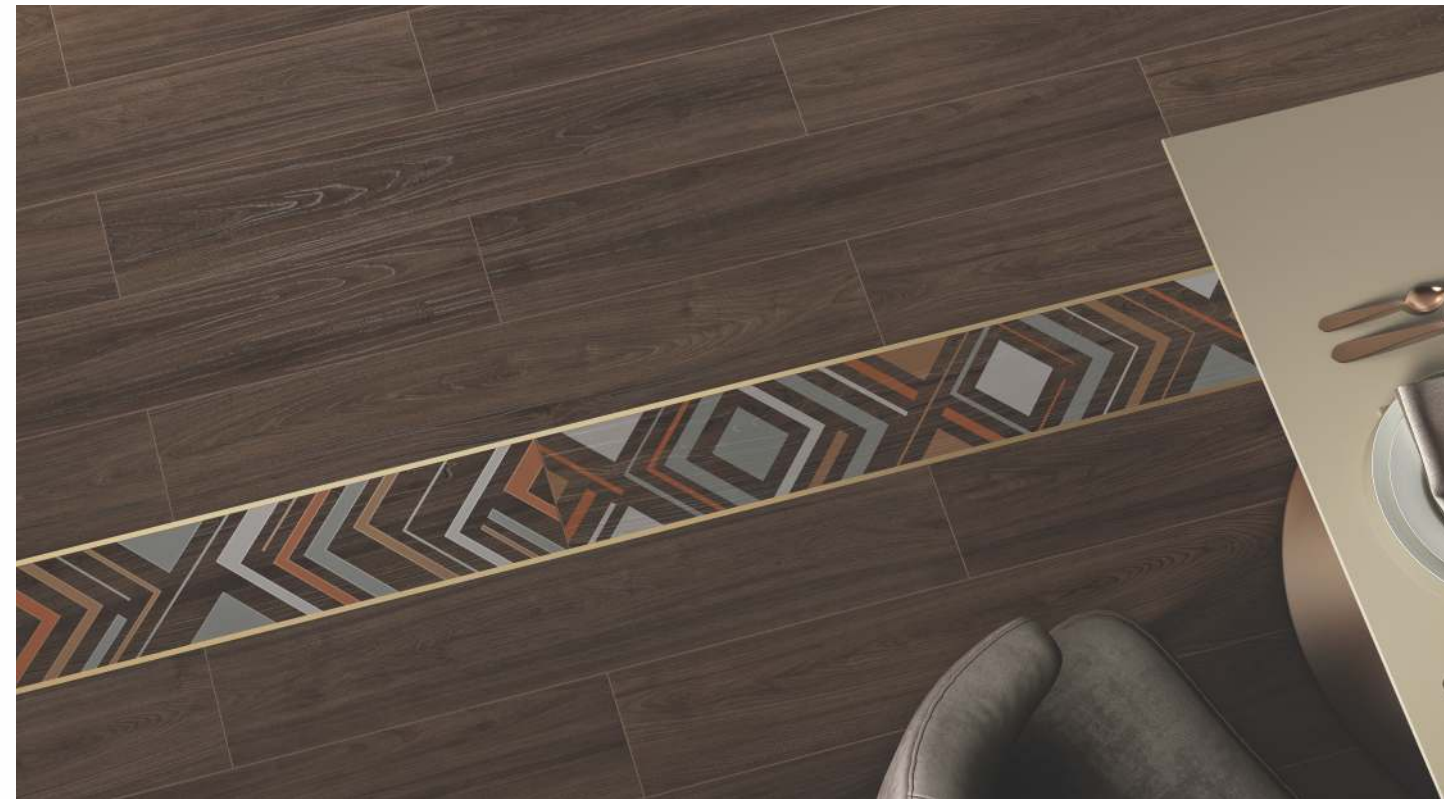

Size

195x
1200mm

Finish

- RUSTIC CARVING
- SPREAD SPARKLE

9 - R

3 - R

FLOOR : Vibes Moka | Size - 195x1200mm | Finish - Spread Sparkle
Vibes Moka Decor | Size - 195x1200mm | Finish - Rustic Carving