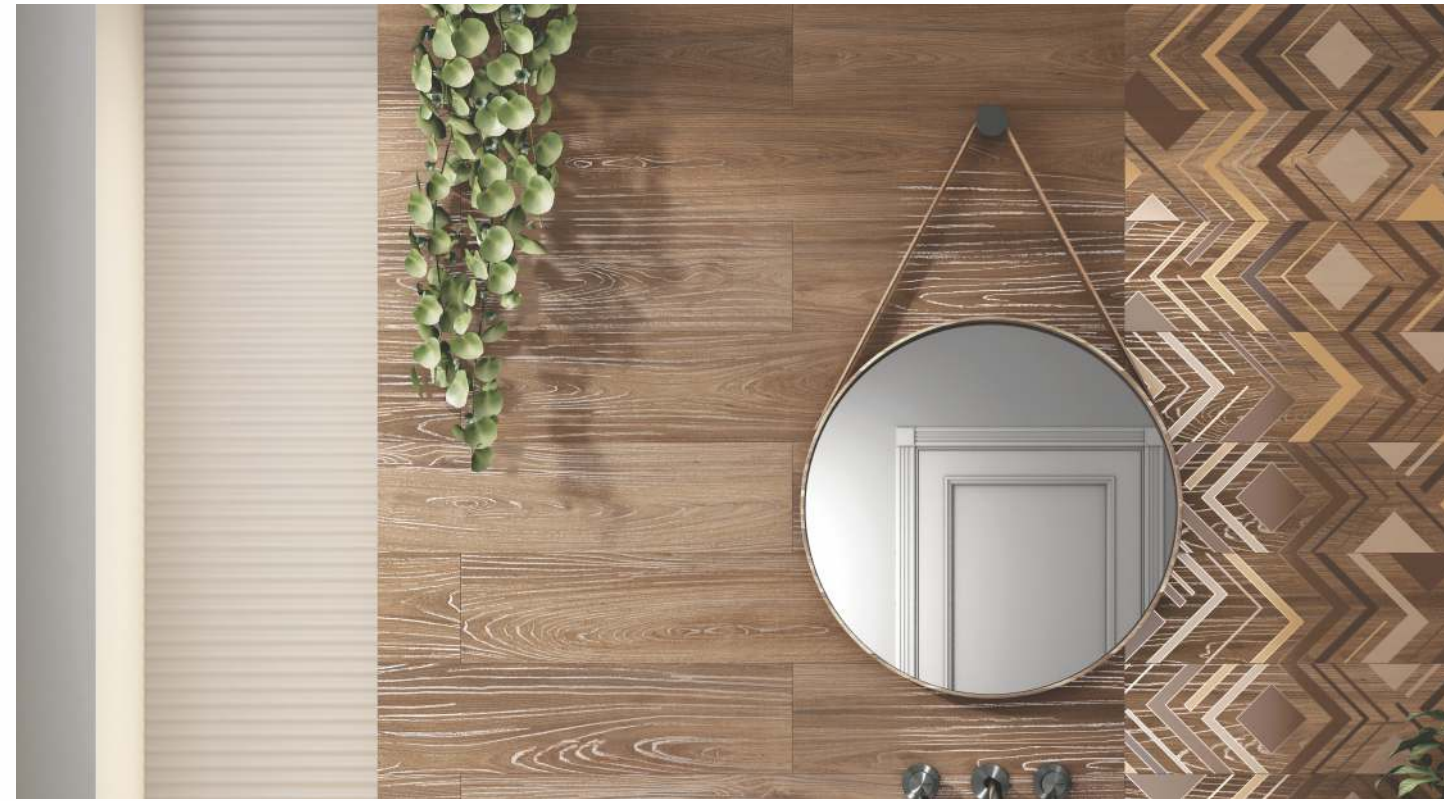

- RUSTIC CARVING
- SPREAD SPARKLE

Vibes Ochre

9 - R

Vibes Ochre Decor

3 - R

FLOOR : Vibes Ochre | Size - 195x1200mm | Finish - Spread Sparkle
Vibes Ochre Decor | Size - 195x1200mm | Finish - Rustic Carving