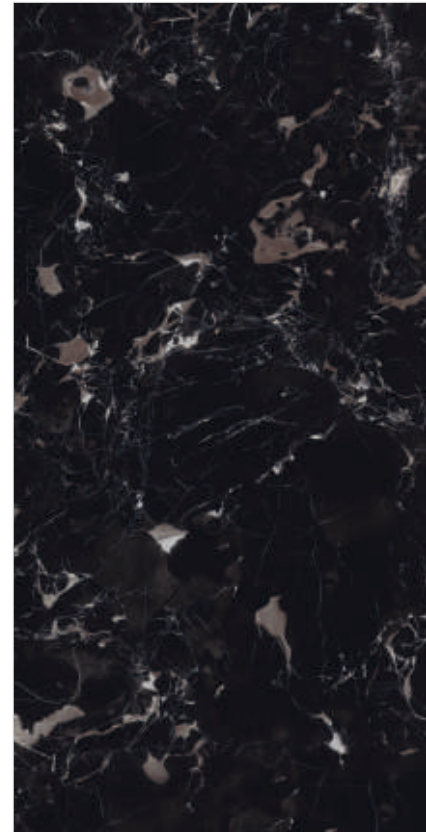

Cosmos Silver

6 - R