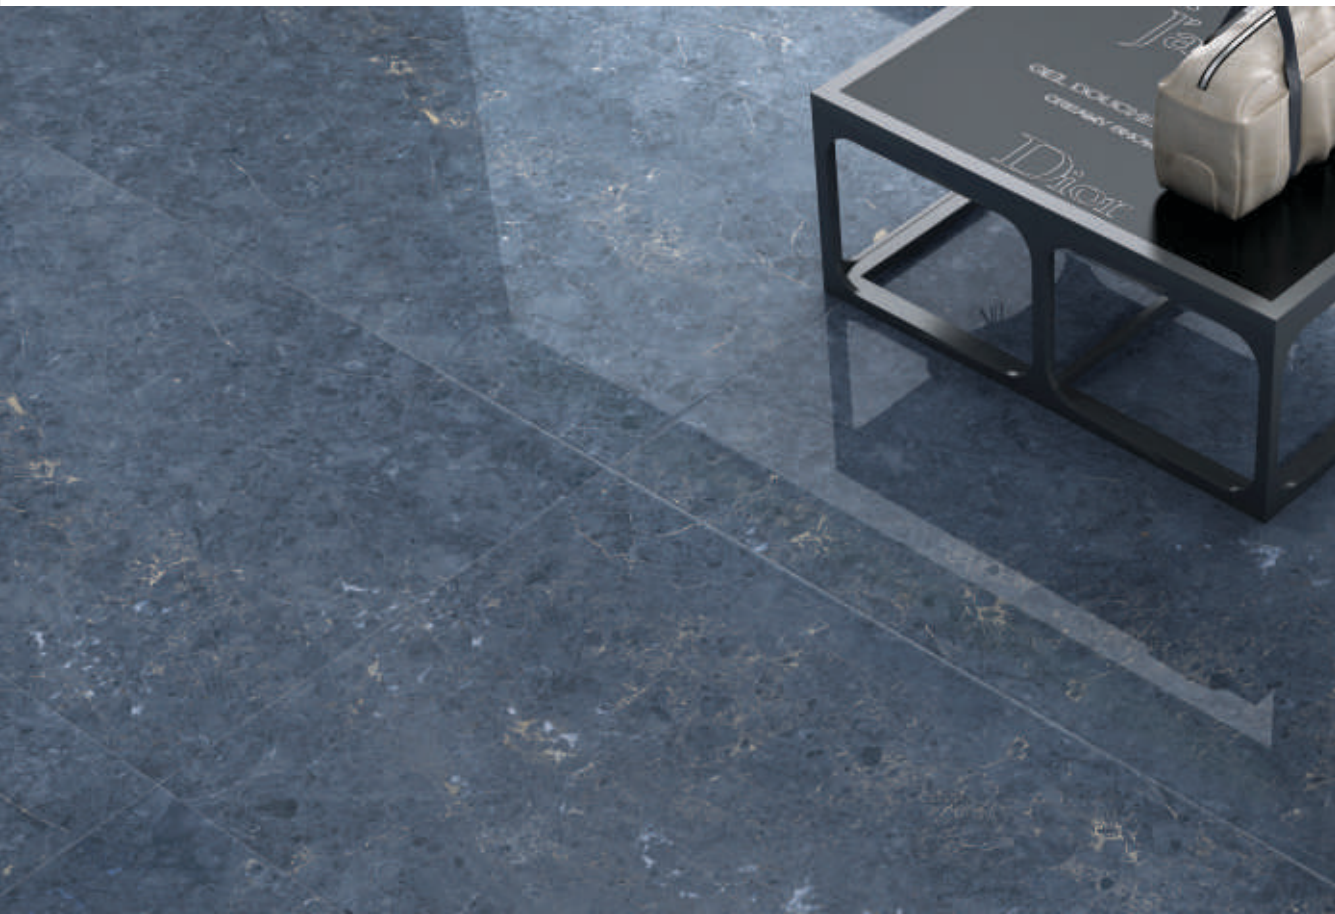

Trixxon Blue

4 - R

**FLOOR** : Trixxon Blue | Size - 60x120cm | Finish - High Gloss

Size

60x120cm

Finish

**HIGH GLOSS,  
VELVET**

Prestige Choco