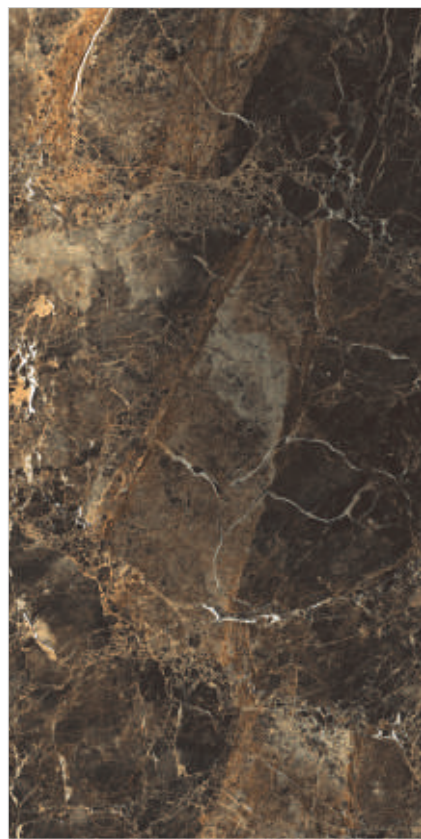

Mistero Verde

4 - R