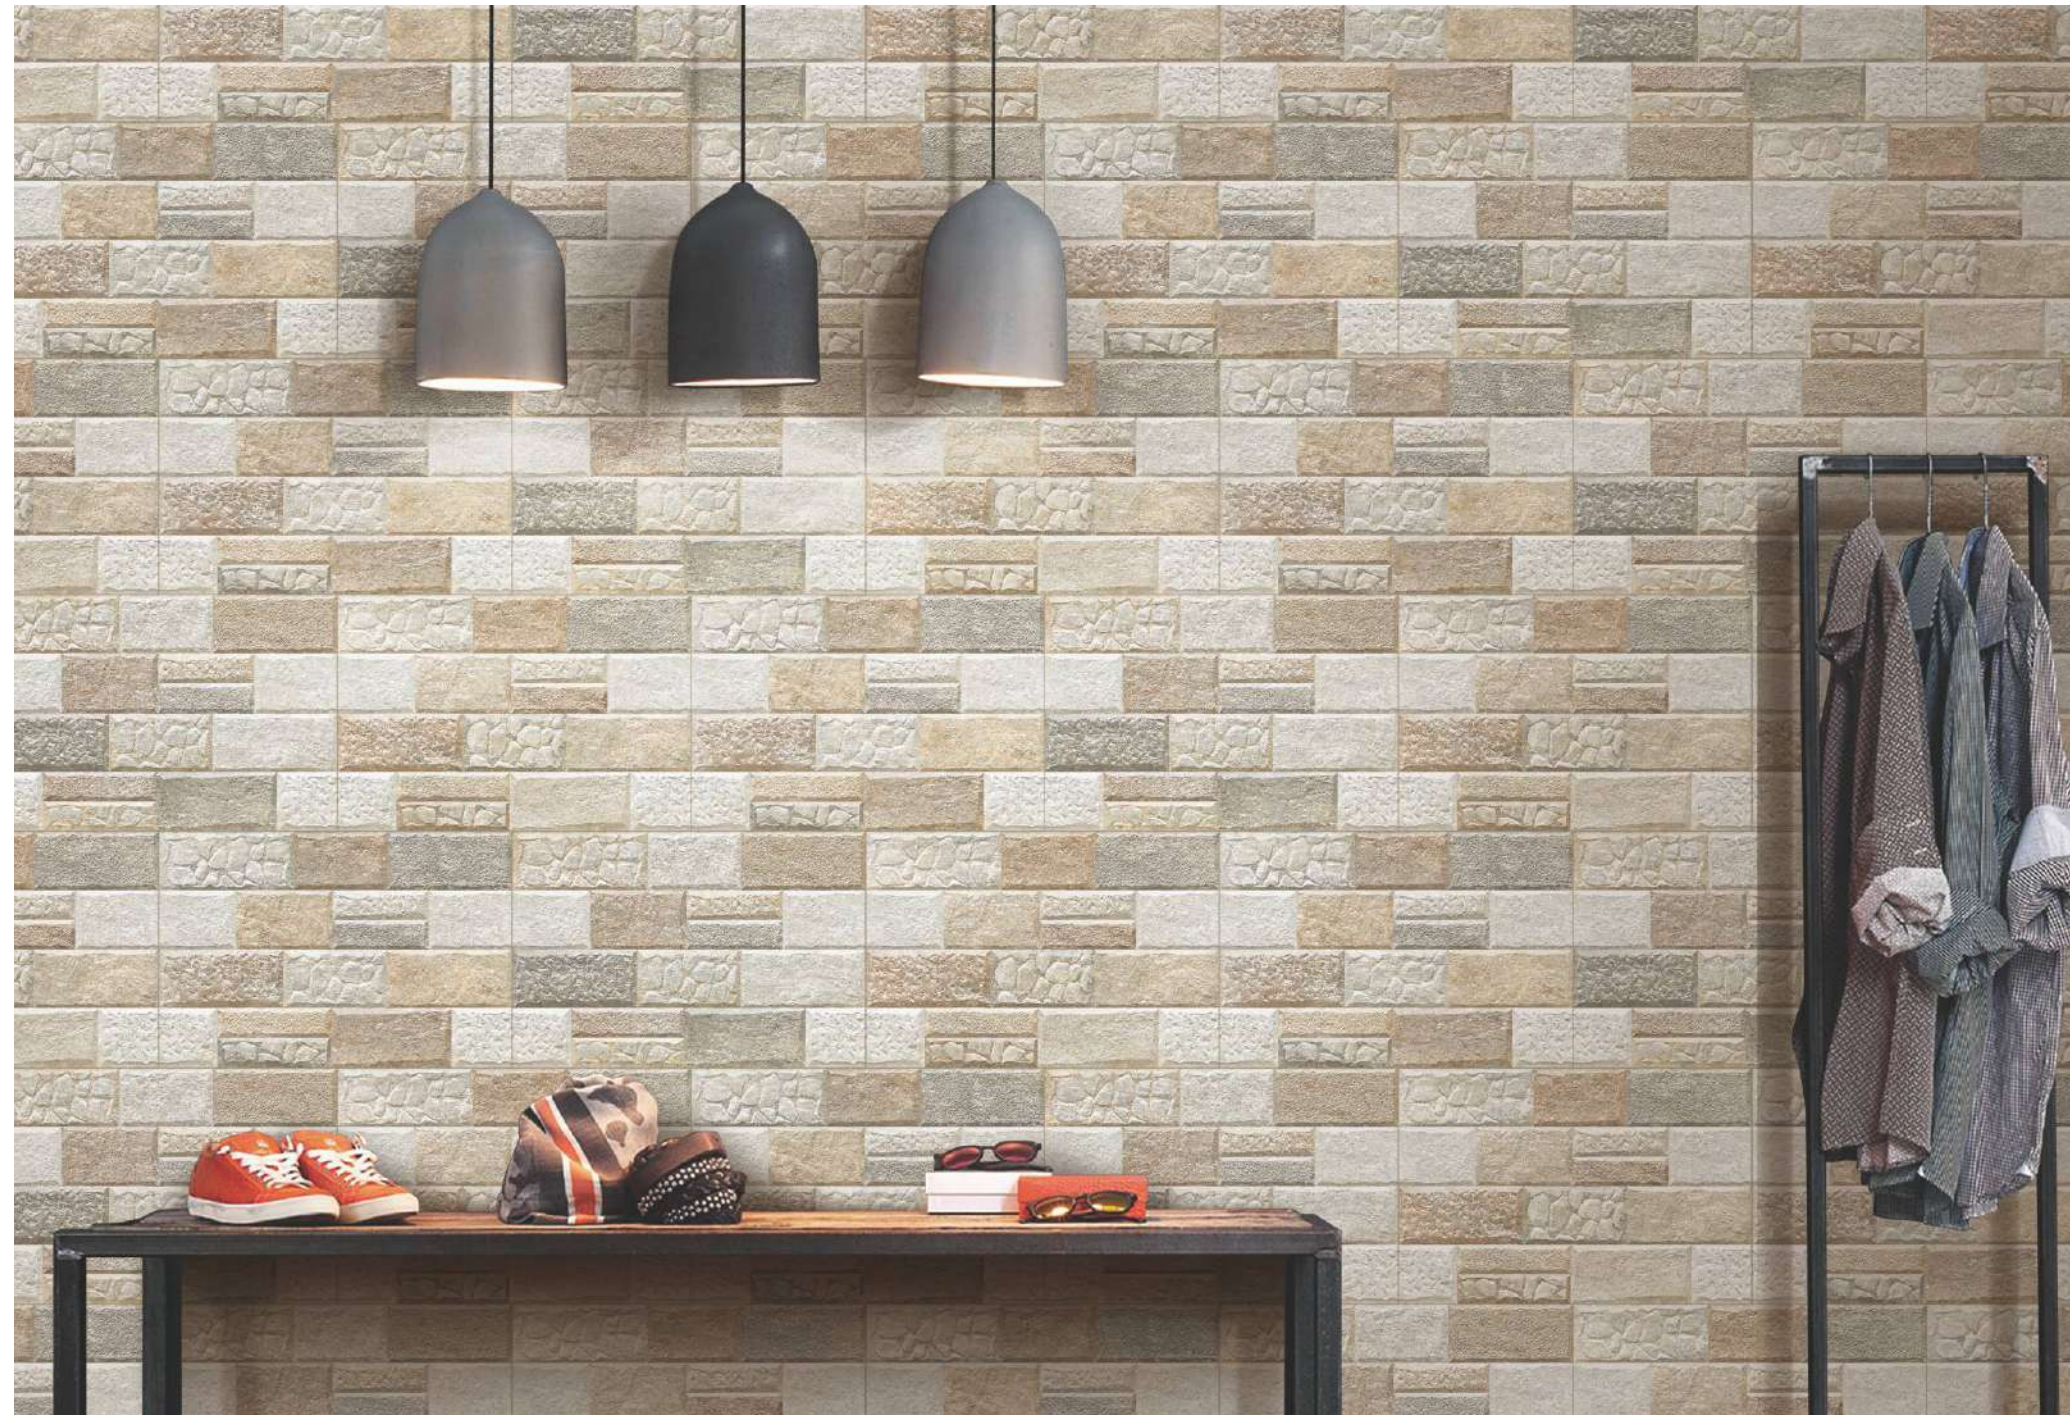

5051

5052

5053

5054

ELEVATION SERIES  
**SATIN**  
300x450mm - WALL TILES

Random

Water  
Proof

Quality  
Assurance