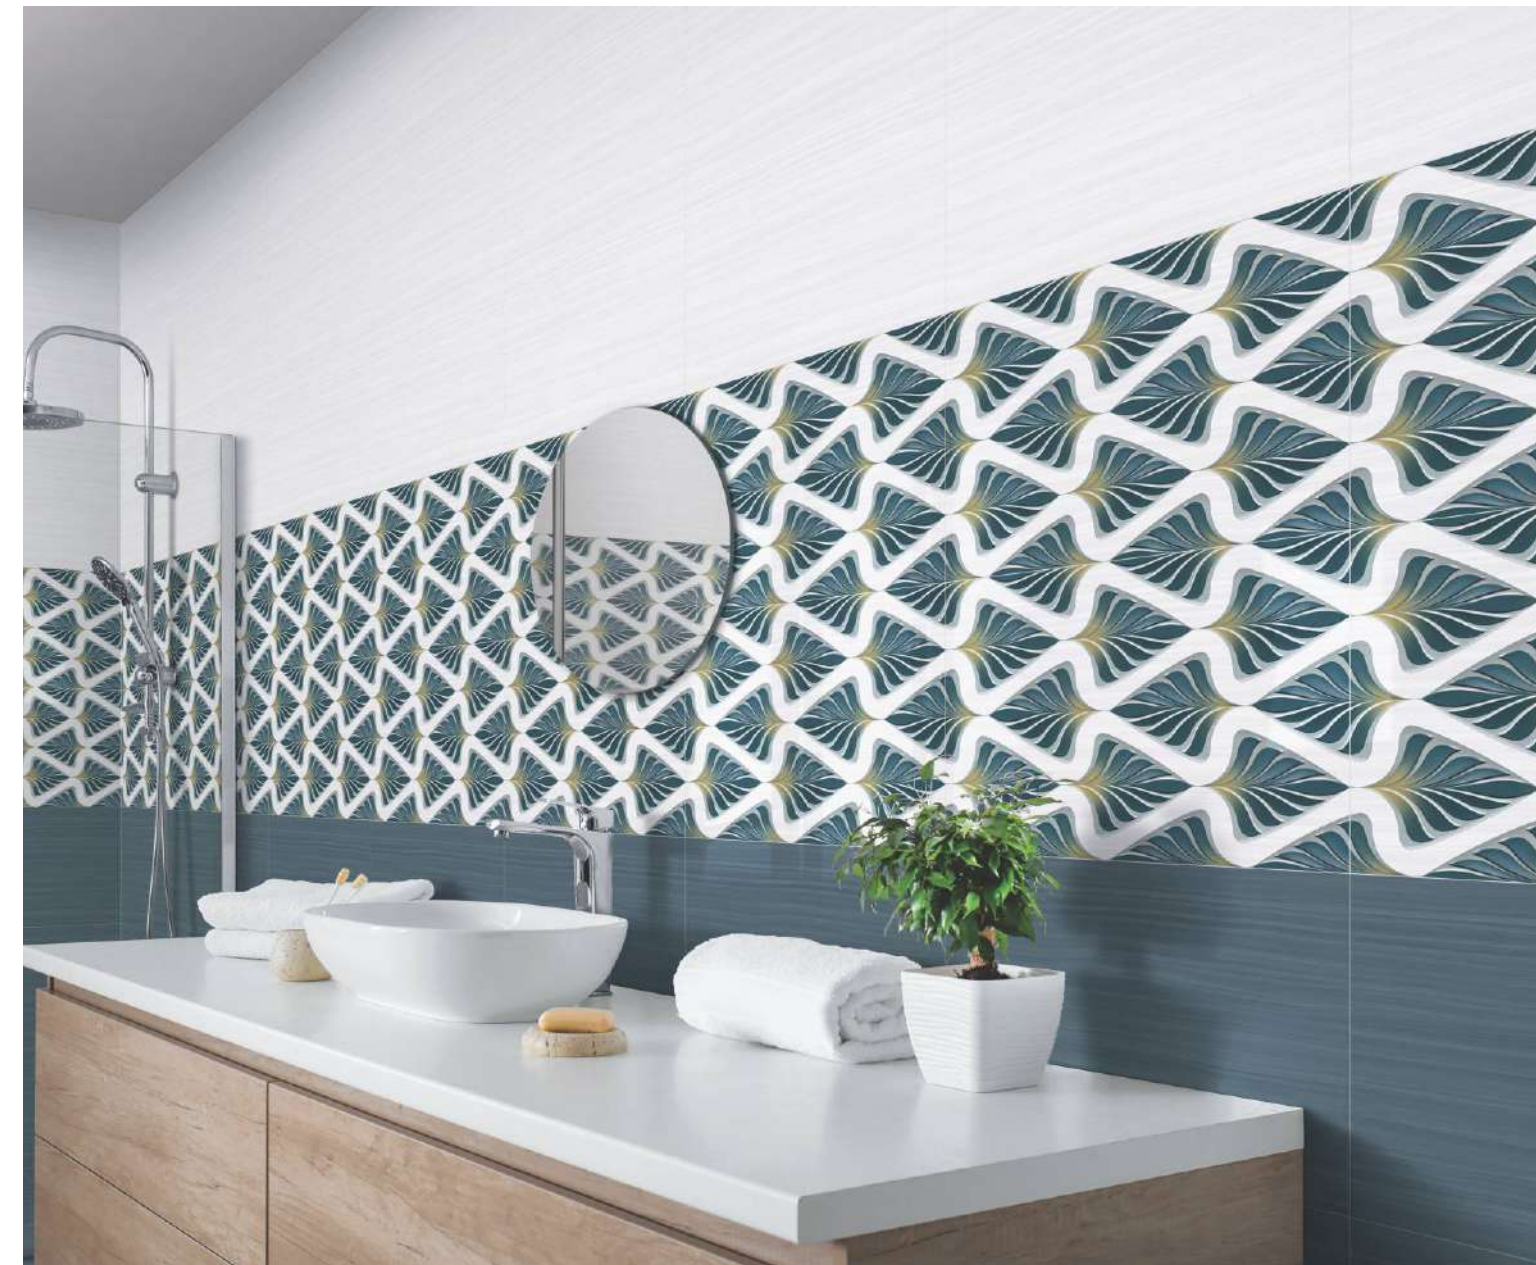

REPLAY

GLOSSY
300x450mm - WALL TILES