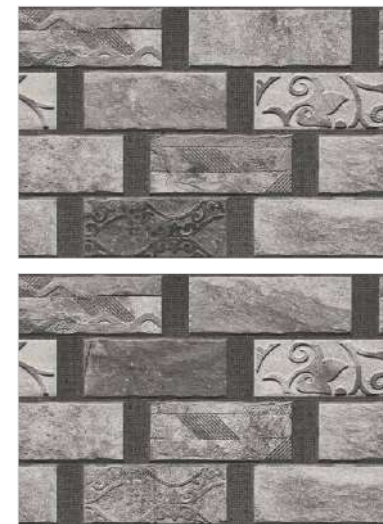

Quality  
Assurance

3D  
Technology

HD  
Printing

5061

5062

5063

ELEVATION SERIES  
**SATIN**  
300x450mm - WALL TILES

Random