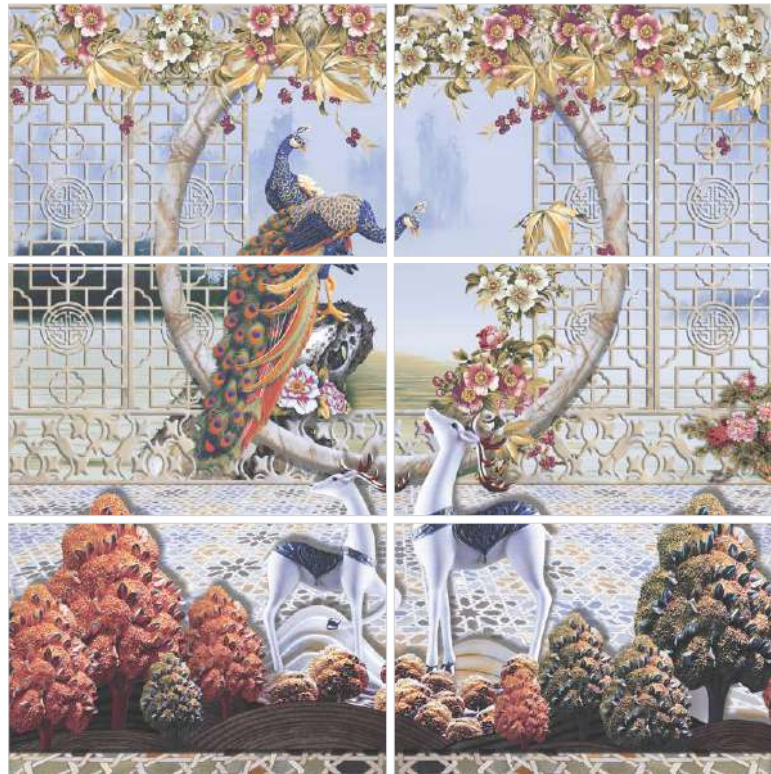

LOOPS

POSTER SERIES
GLOSSY
300x450mm - WALL TILES

Kingdom Of Dream

(6 Pcs.)