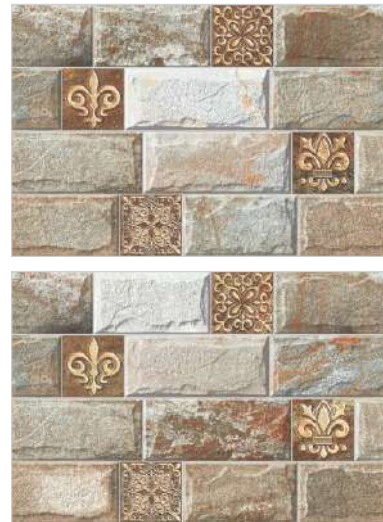

ELEVATION SERIES
SATIN
300x450mm - WALL TILES

Random

Water
Proof

Quality
Assurance

3D
Technology

HD
Printing

5055