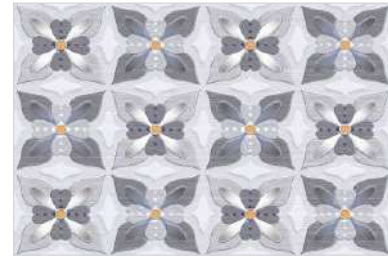

Flash Grey Decor