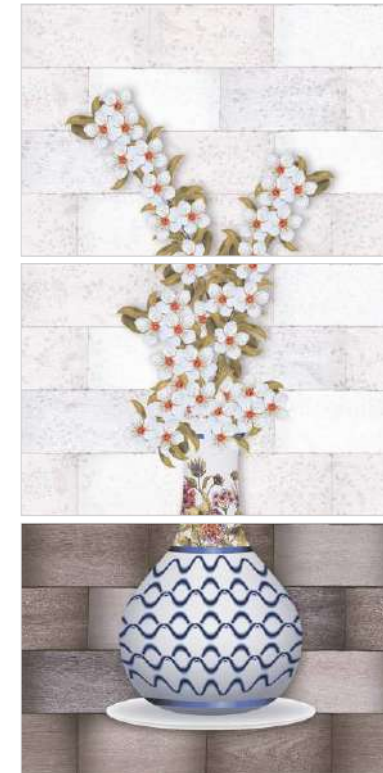

# BRICKWOOD

POSTER SERIES  
**GLOSSY**  
300x450mm - WALL TILES

Brickwood Light

Brickwood Dark

Brickwood Dark F

Brickwood Pot Decor A,B,C (3 Pcs.)