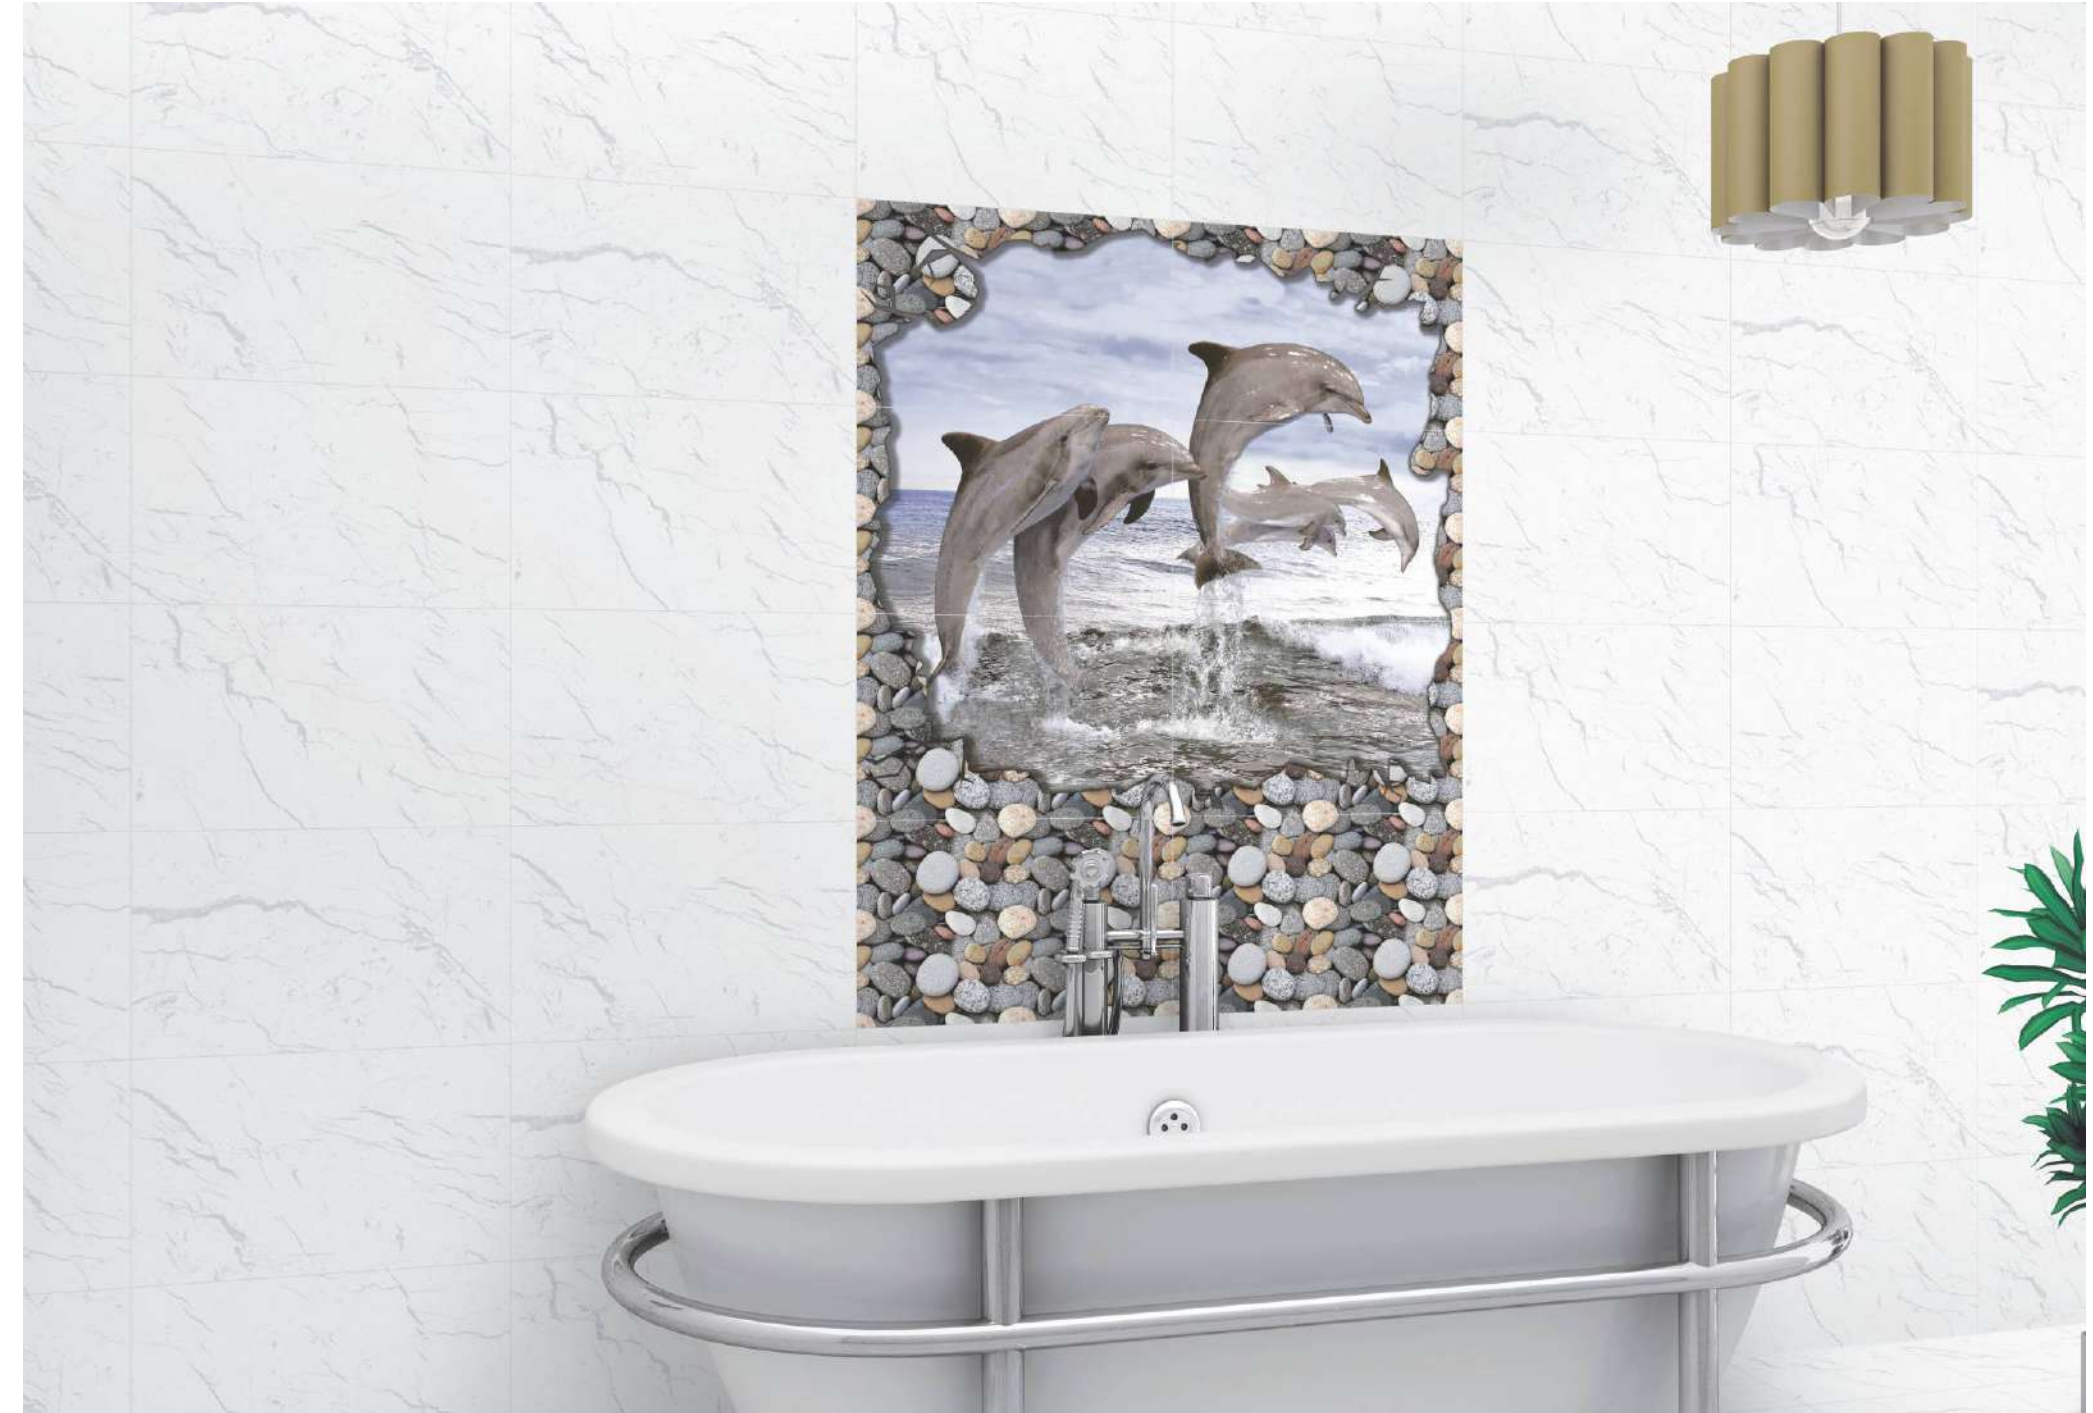

Happy Dolphin

(6 Pcs.)

Sea Ston

Sea Ston F

**MAGIC**  
POSTER SERIES  
**GLOSSY**  
300x450mm - WALL TILES

Magic Waterfall

(6 Pcs.)

**SUMMER**  
POSTER SERIES  
**GLOSSY**  
300x450mm - WALL TILES