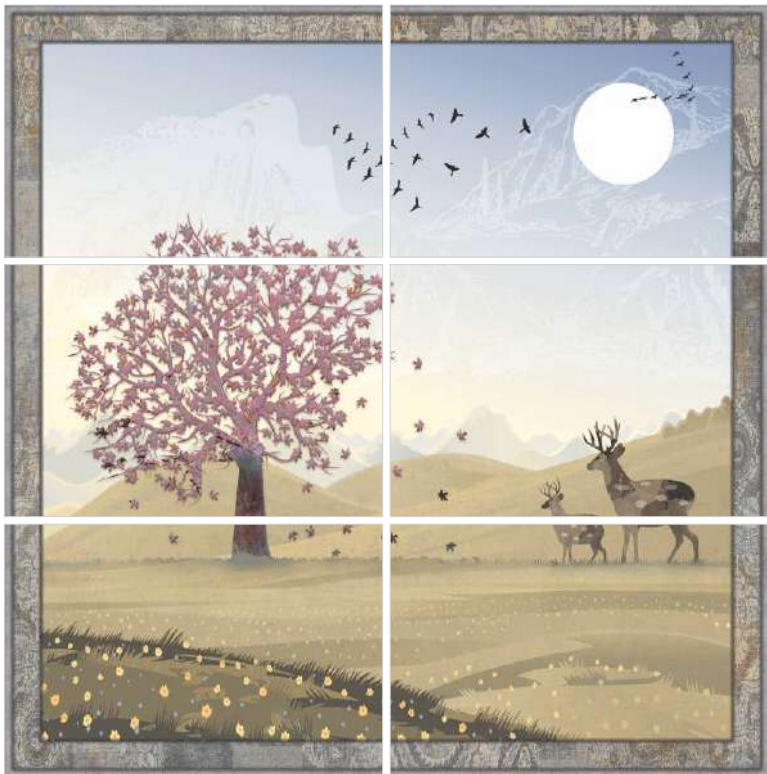

DREAMLAND

POSTER SERIES
SATIN
300x450mm - WALL TILES

Dreamland

(6 Pcs.)