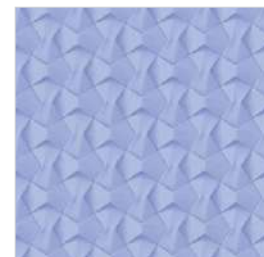

# LOOPS

POSTER SERIES  
**GLOSSY**  
300x450mm - WALL TILES

Kingdom Of Dream

(6 Pcs.)

Loops Sky

Loops Azul

Loops Azul F