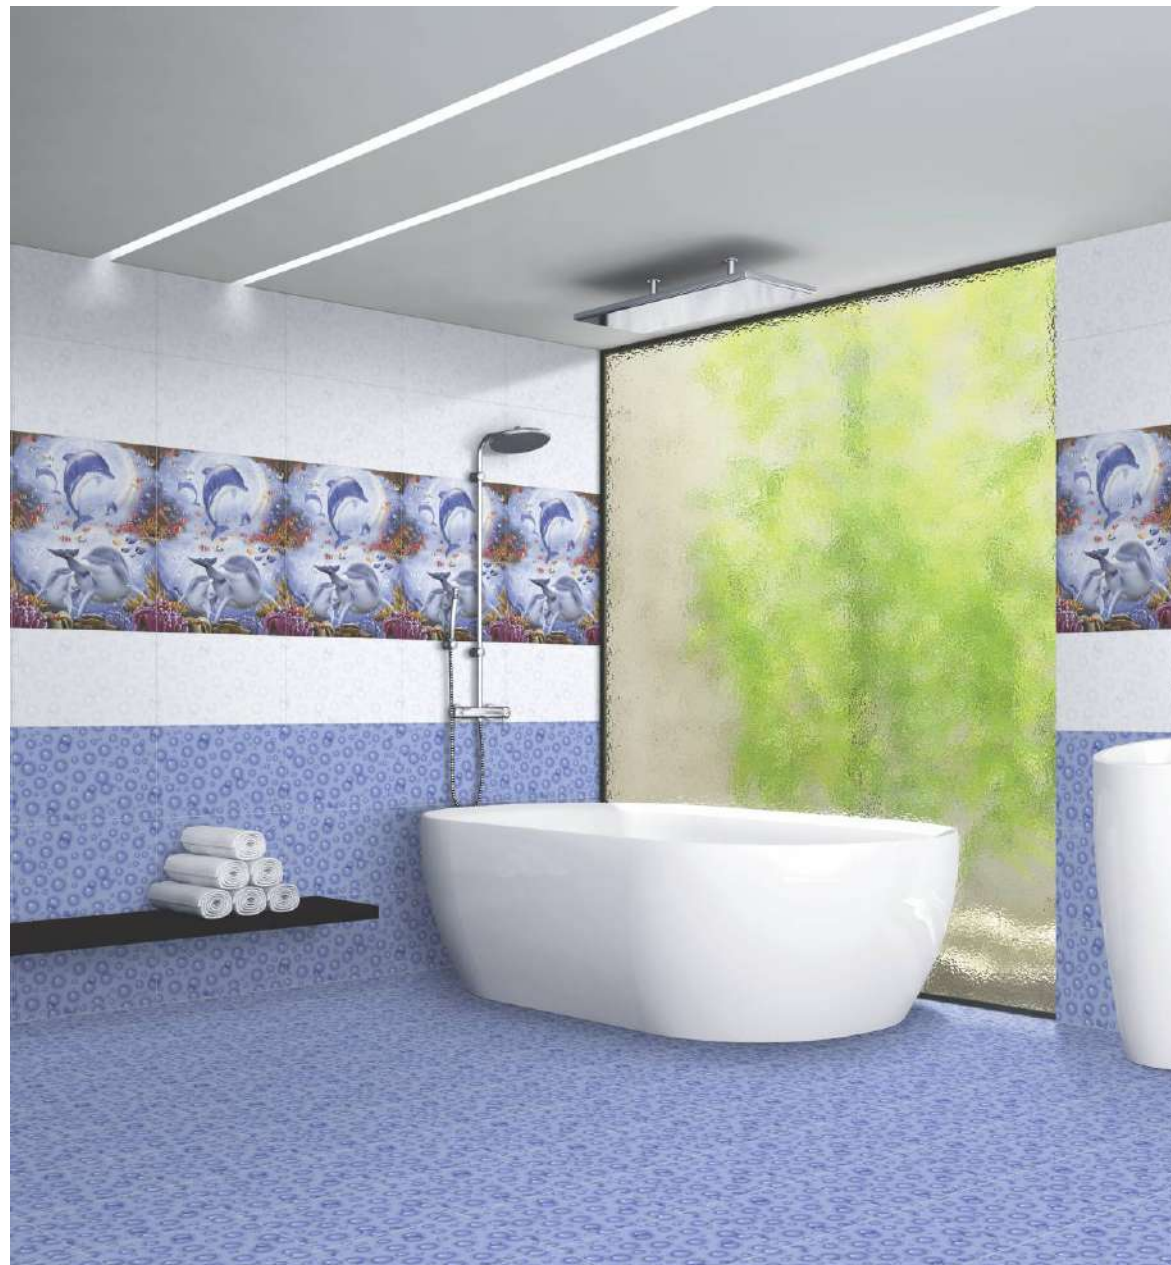

# HIMALAY

POSTER SERIES  
**GLOSSY**  
300x450mm - WALL TILES

Himalay Snow

White F

Himalay Panguin Decor A,B (2 Pcs.)

-  Random
-  Water Proof
-  Quality Assurance
-  3D Technology
-  HD Printing