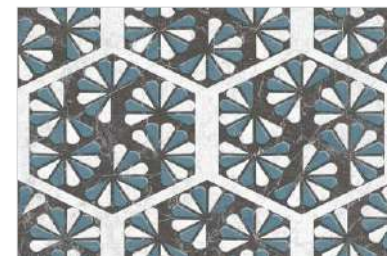

# SPIDER

**GLOSSY**  
300x450mm - WALL TILES

Spider White

Spider Black Decor

Spider Black Decor 2

Spider Black

Spider Black F