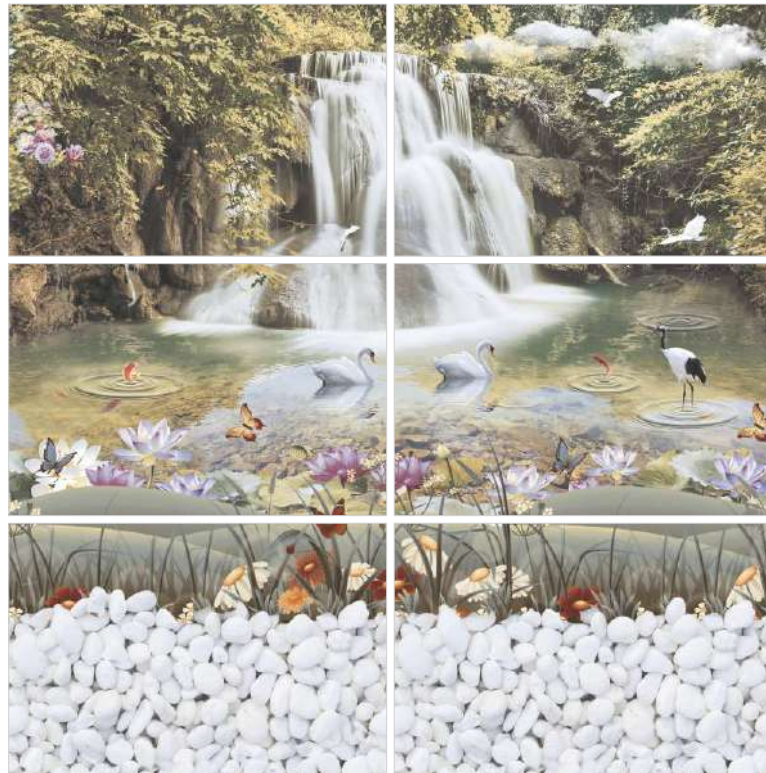

HEAVEN

POSTER SERIES
GLOSSY
300x450mm - WALL TILES

Heaven Waterfall

(6 Pcs.)