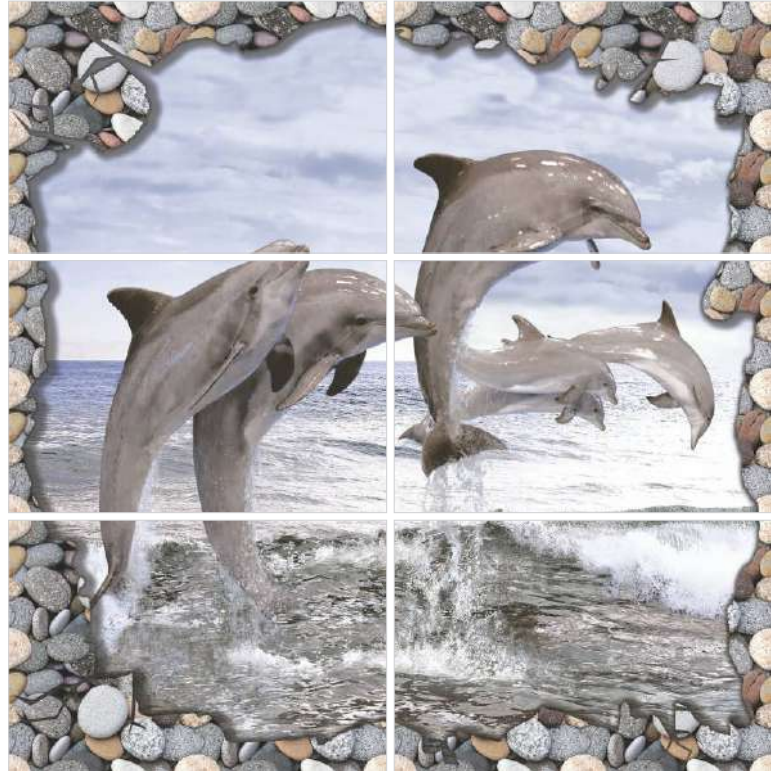

# SKY BLUE

POSTER SERIES  
**GLOSSY**  
300x450mm - WALL TILES

Sky Blue

River Stone

Sky Blue Decor A,B (2 Pcs.)

River Stone F

-  Random
-  Water Proof
-  Quality Assurance
-  3D Technology
-  HD Printing

**HAPPY**  
POSTER SERIES  
**GLOSSY**  
300x450mm - WALL TILES