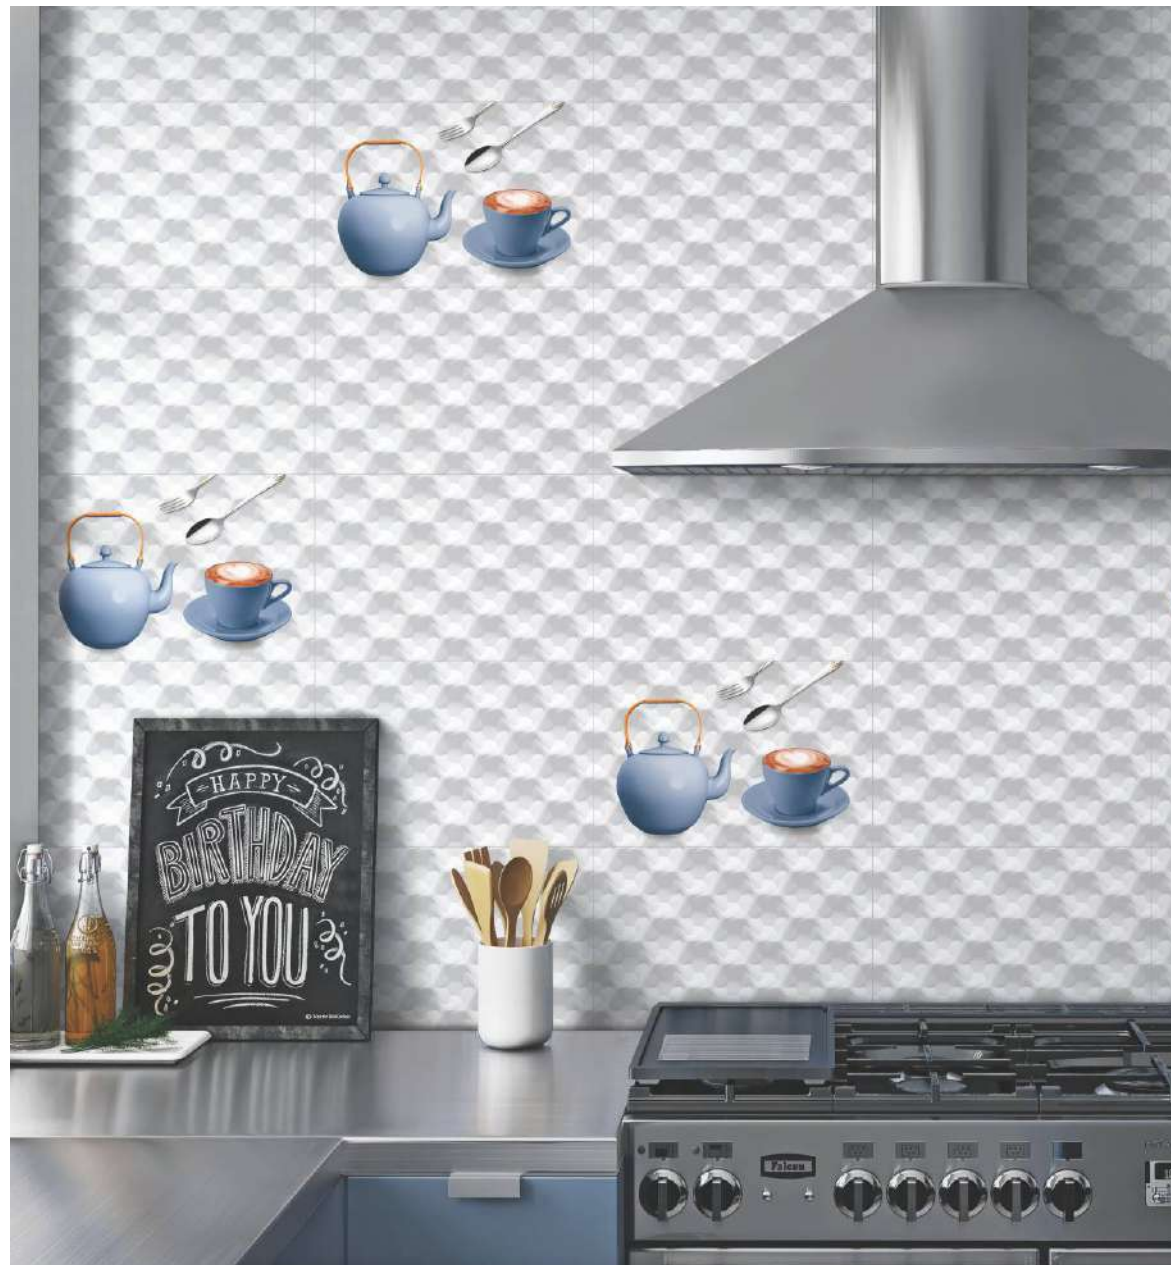

**UNION**  
REGULAR KITCHEN SERIES  
**GLOSSY**  
300x450mm - WALL TILES

Union Bianco

Union Bianco Decor 1

Union Bianco Decor 2

Union Bianco Decor 3

Union Bianco F

-   
Random
-   
Water  
Proof
-   
Quality  
Assurance
-   
Technology
-   
Printing