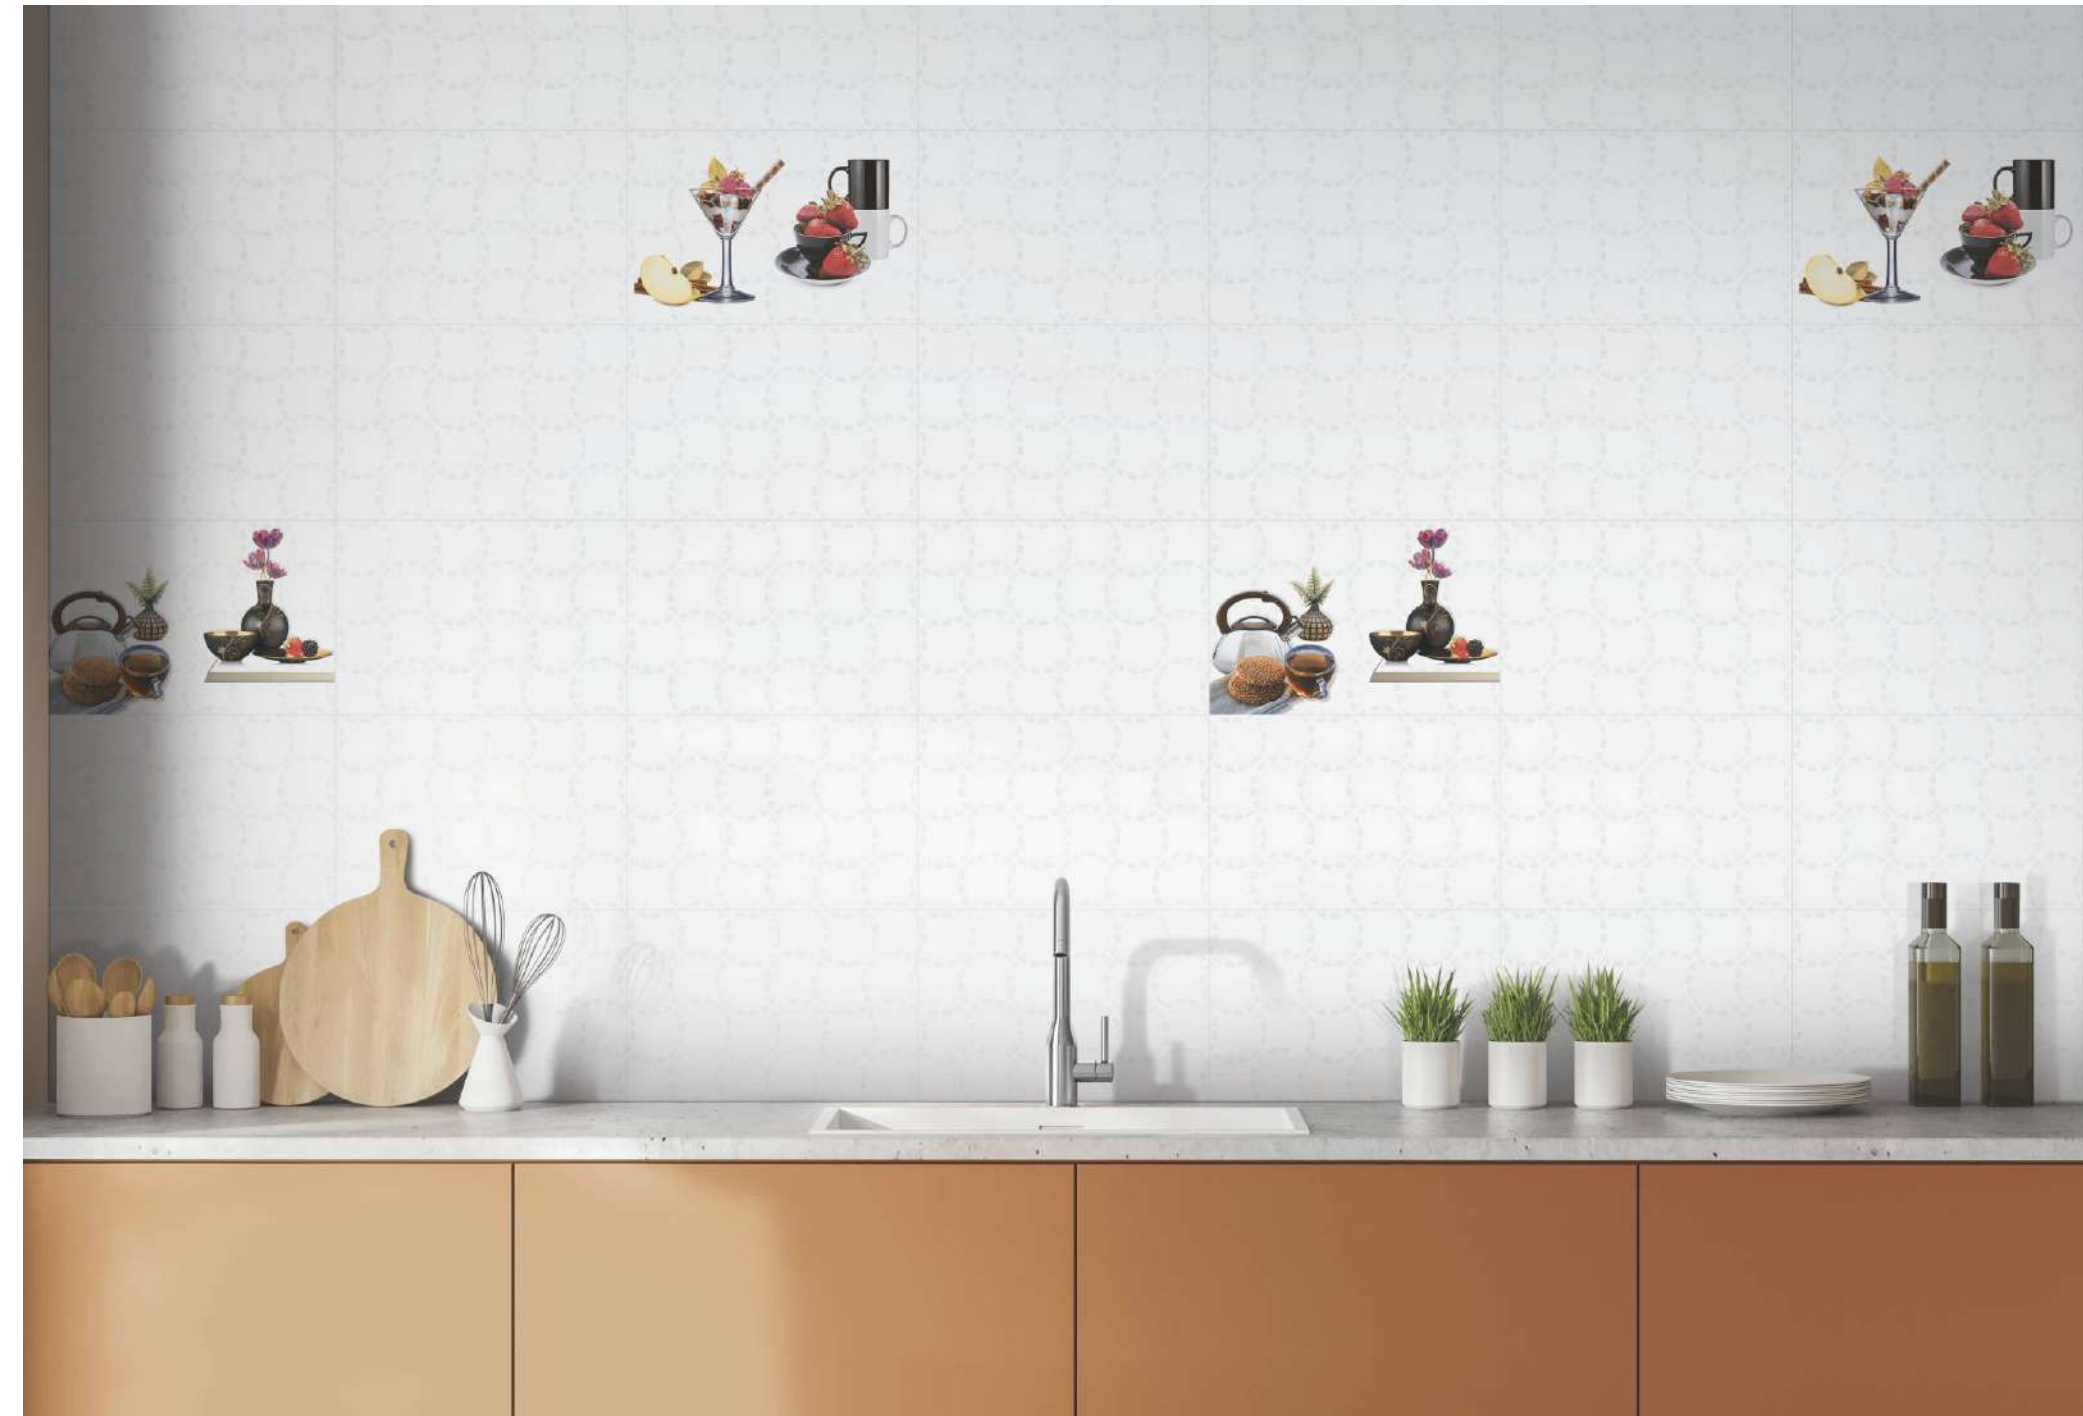

PALM
LUSTER KITCHEN SERIES

STAR
LUSTER KITCHEN SERIES

GRID
LUSTER KITCHEN SERIES

GLOSSY
300x450mm - WALL TILES

Random

Water Proof

Quality Assurance

3D Technology

HD Printing