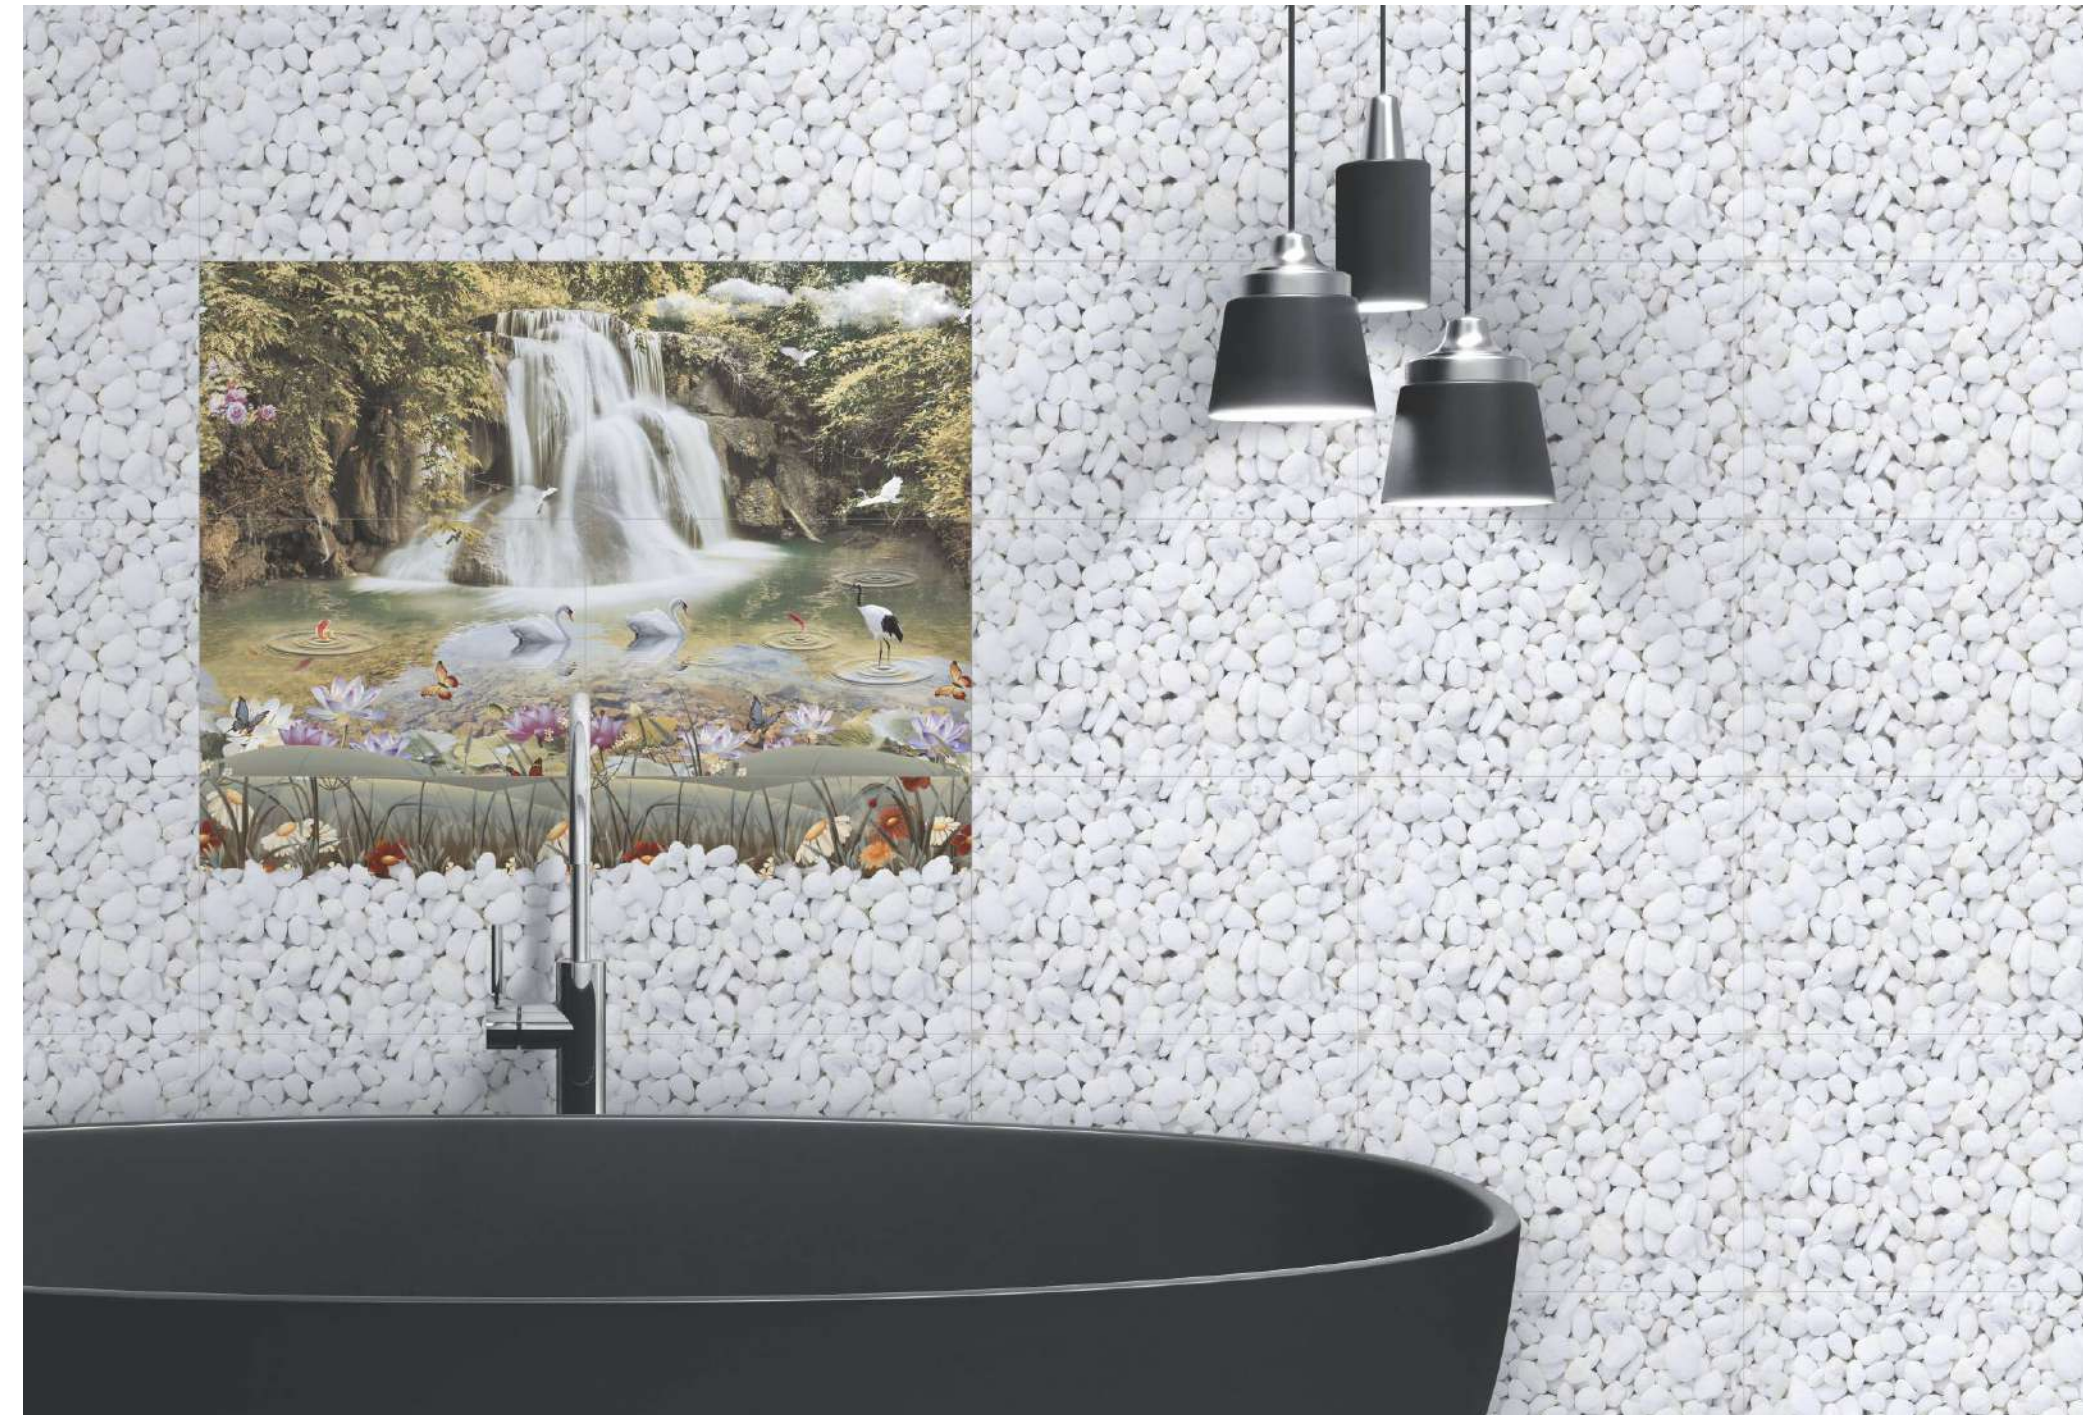

# HEAVEN

POSTER SERIES  
**GLOSSY**  
300x450mm - WALL TILES

Heaven Waterfall

(6 Pcs.)

Heaven Stone

Heaven Stone F