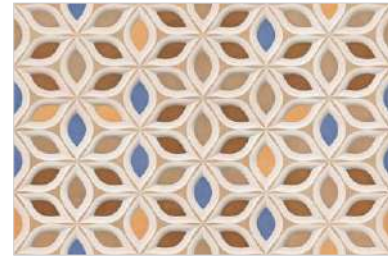

Ray Glory Decor