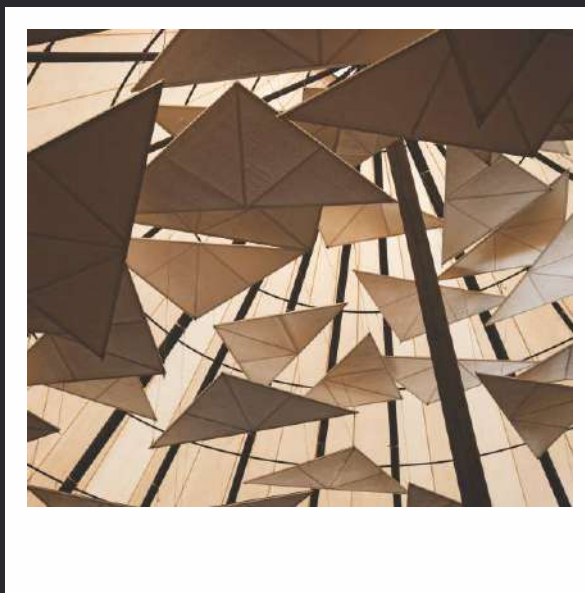

Inspiration