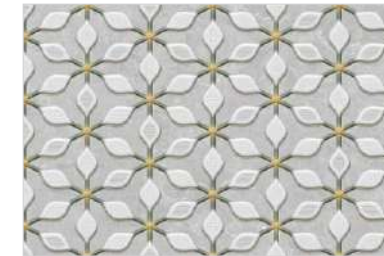

Pacific Dove Decor 1