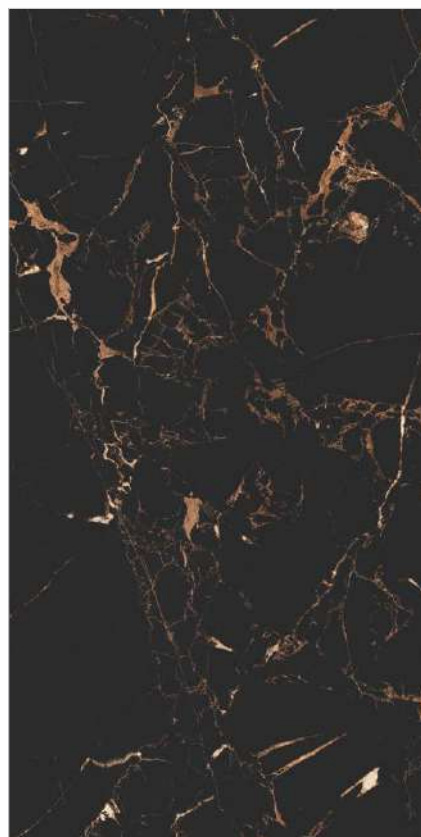

Size

600x1200mm

Finish

- HIGH GLOSS
(BLACK PANTHER)

Lambert Gold

4 - R