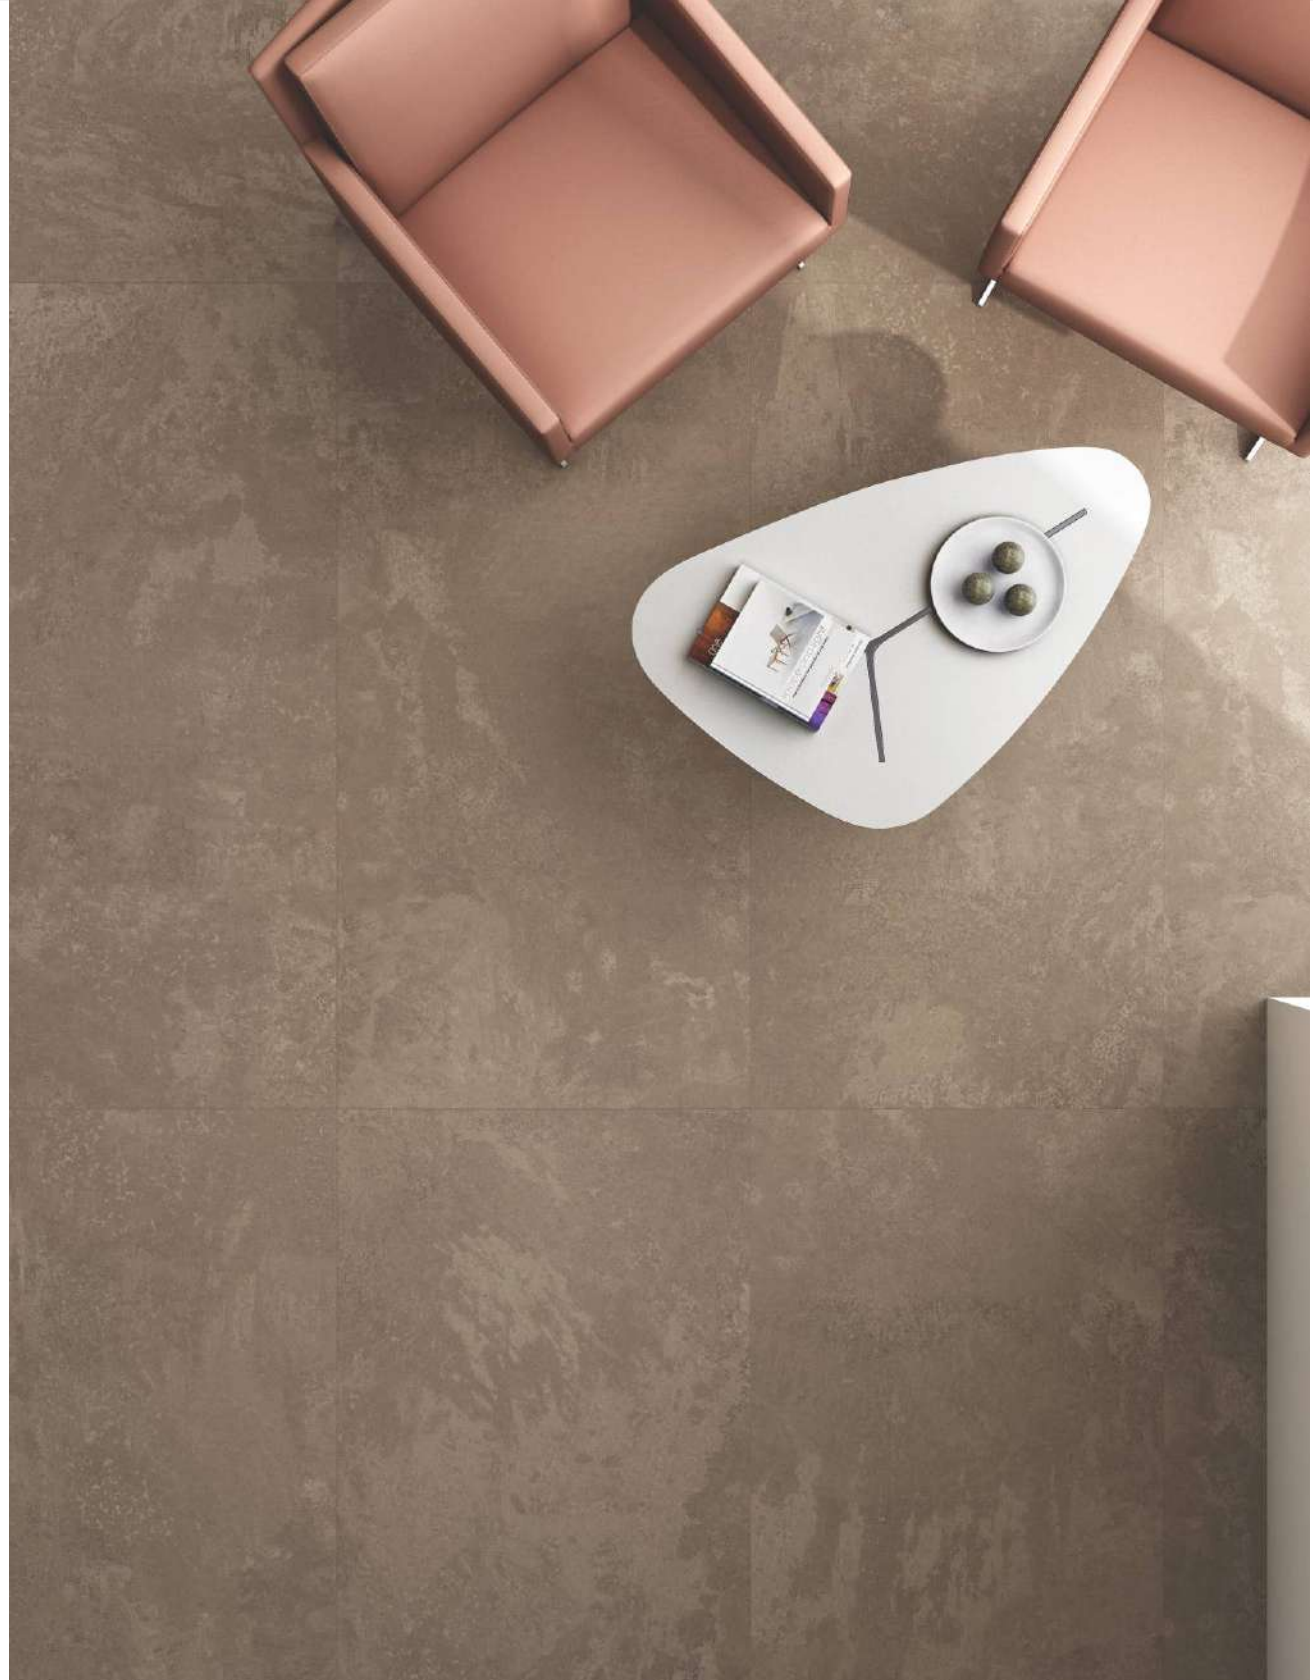

**FLOOR** : Stonella Dull Birch | Size - 600x1200mm | Finish - Sand

  
Scan for  
360° view

COLOURED  
BODY

Finish

- SAND

Stonella Dull Birch

**FLOOR** : Stonella Dull Birch  
Size - 600x1200mm | Finish - Sand