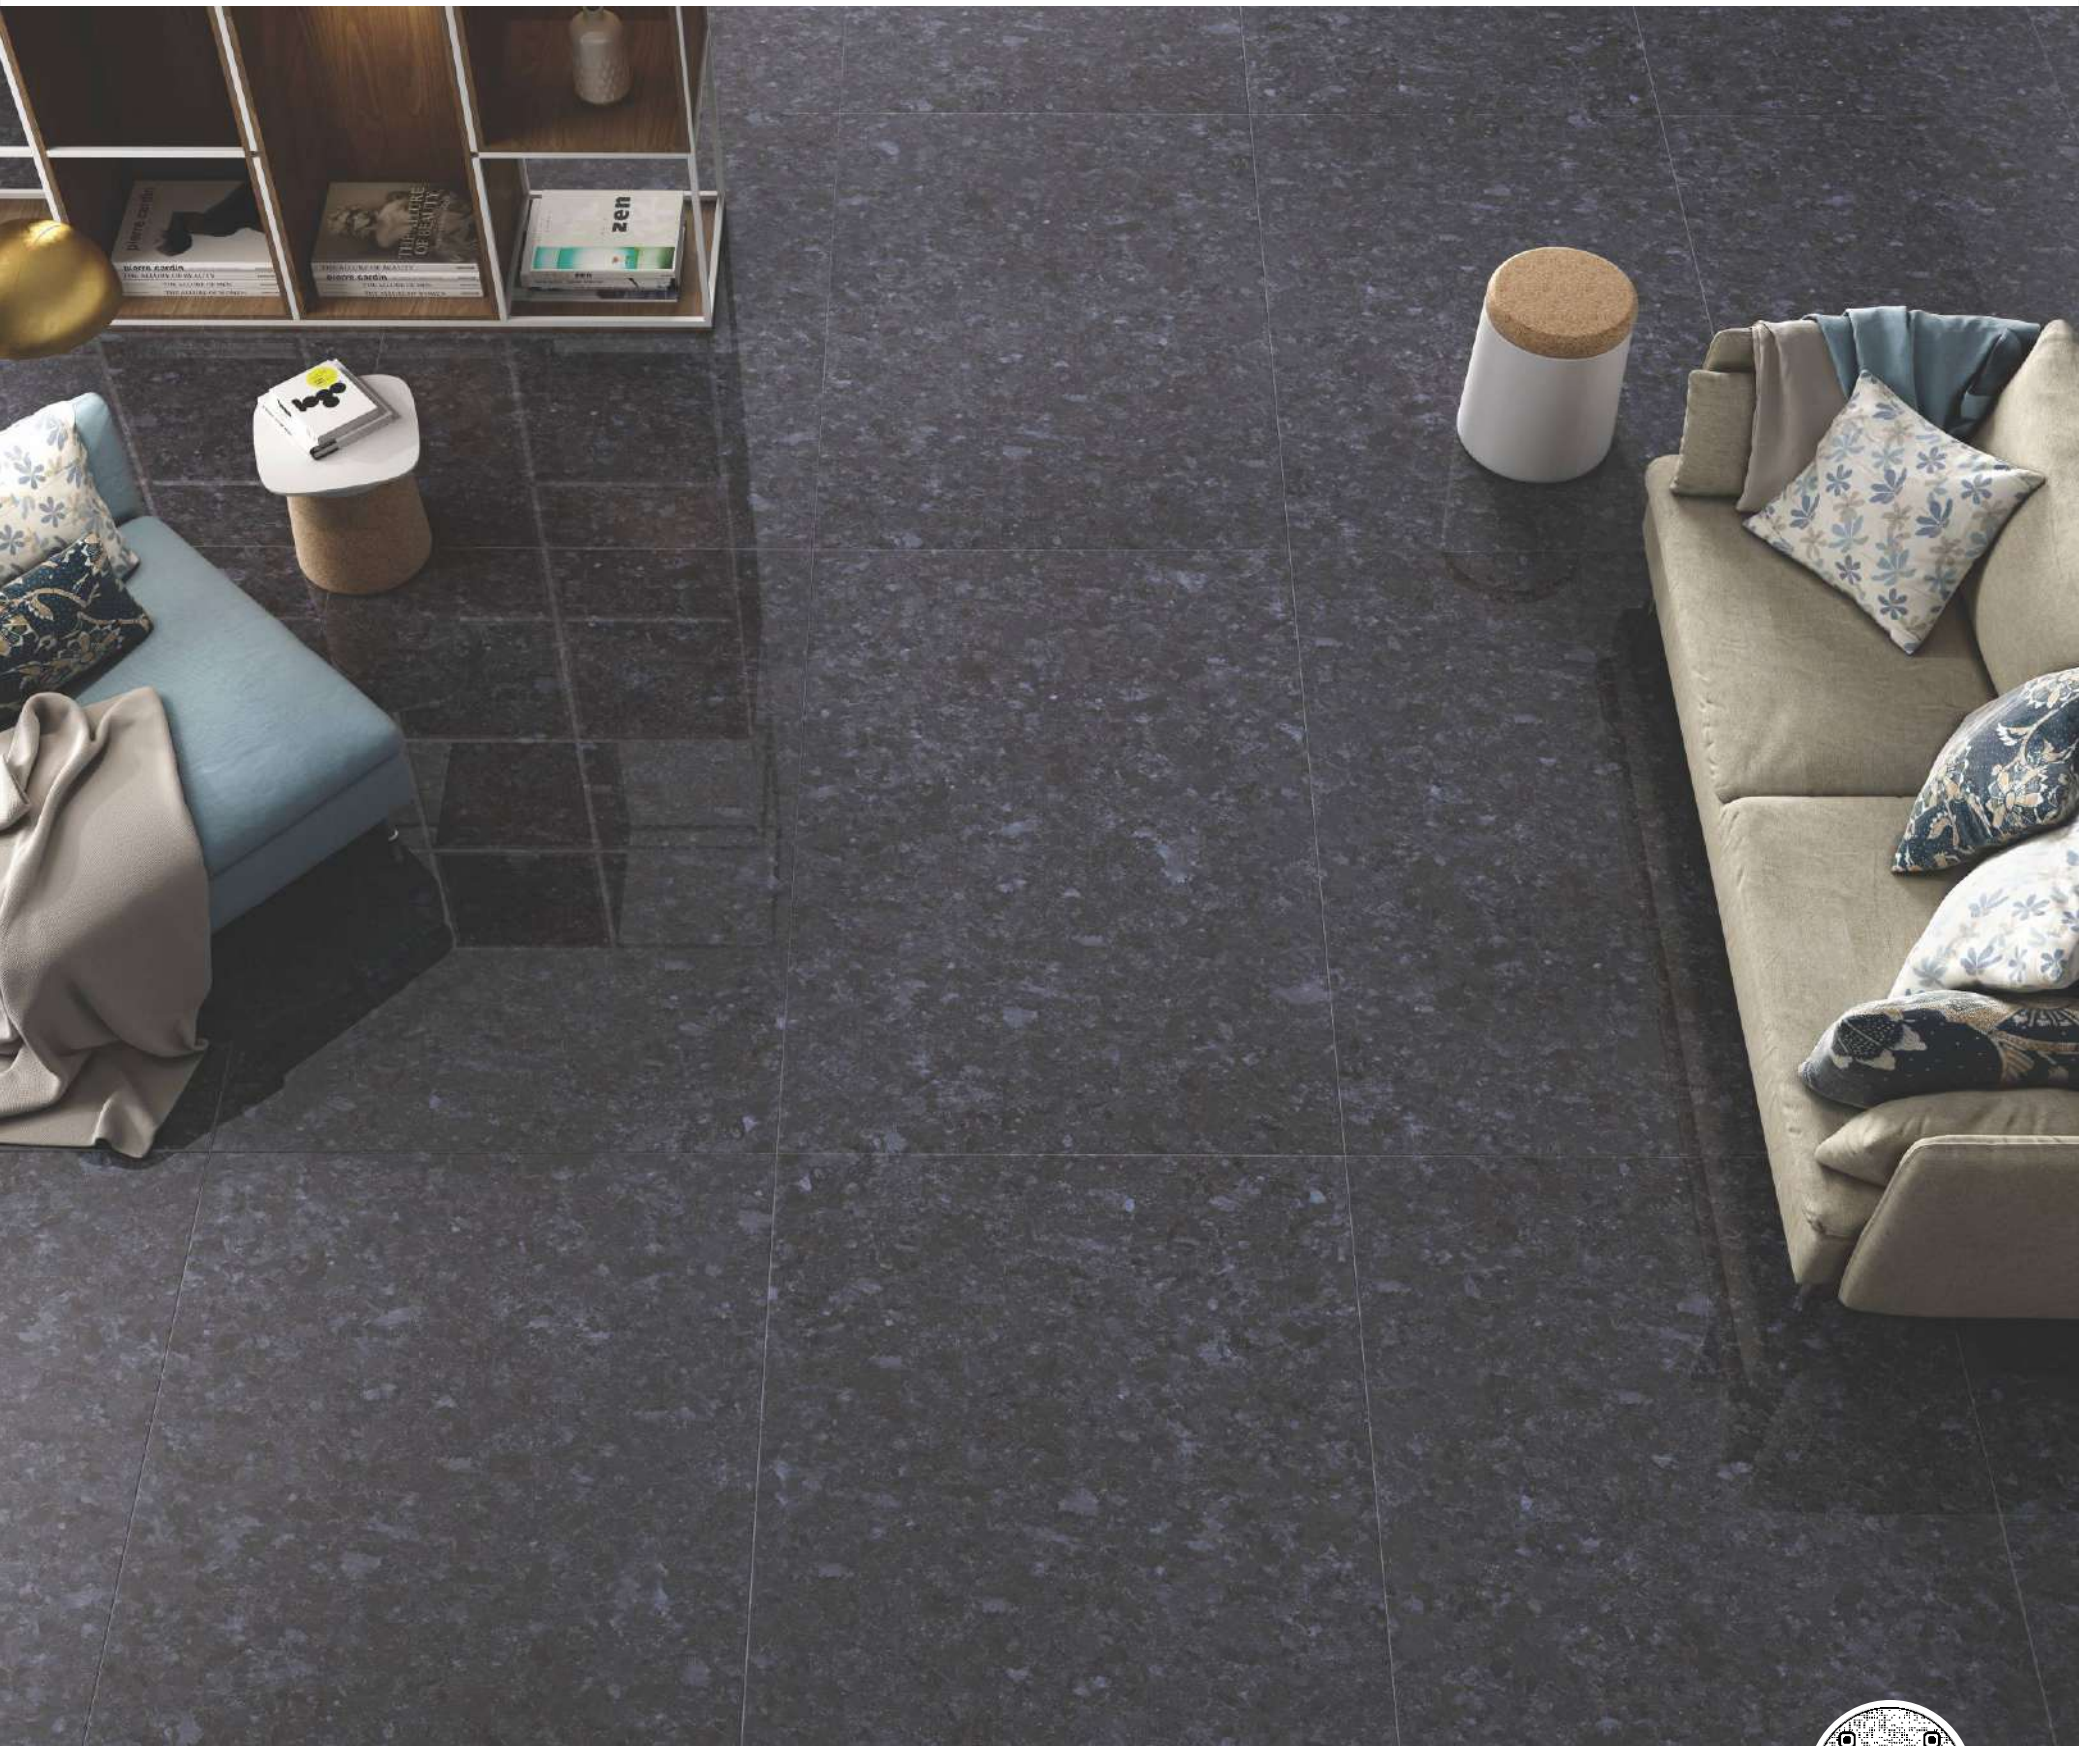

FLOOR : Blue Pearl | Size - 600x1200mm | Finish - High Gloss (Black Panther)

Scan for
360° view