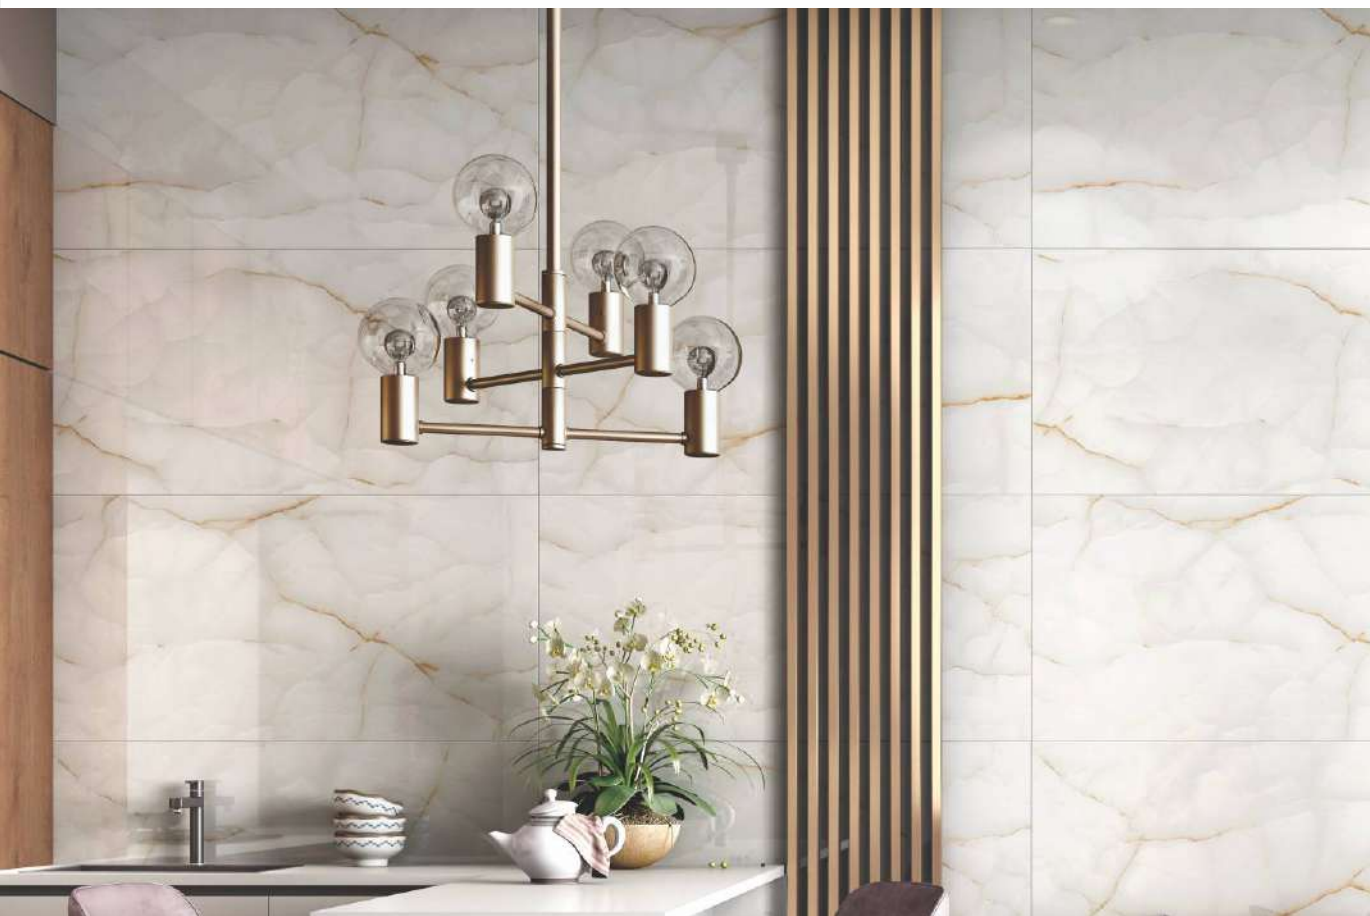

600x600mm

Finish

- GLOSSY

Supreme White

Snow White

Also Available In Matt Finish

Iceland

4 - R