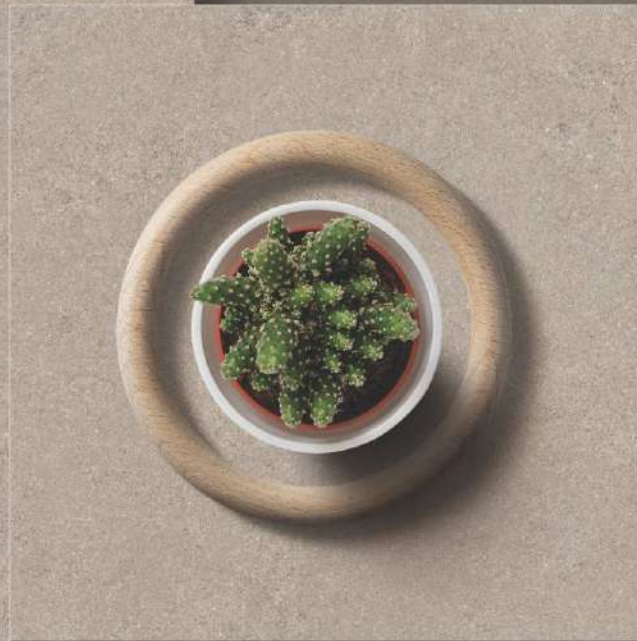

**colortile**  
ceramics & innovation

**GLAZED  
VITRIFIED TILES**

**600x1200mm**

---

**THAR COLLECTION**

---

Inspired by the deserts around the world, the THAR COLLECTION expresses the beauty of sand through the creation of ceramic. These tiles come in 6 colours and 5 sizes of 800x1600mm, 600x1200mm, 600x600mm, 300x600mm, 298x298mm.