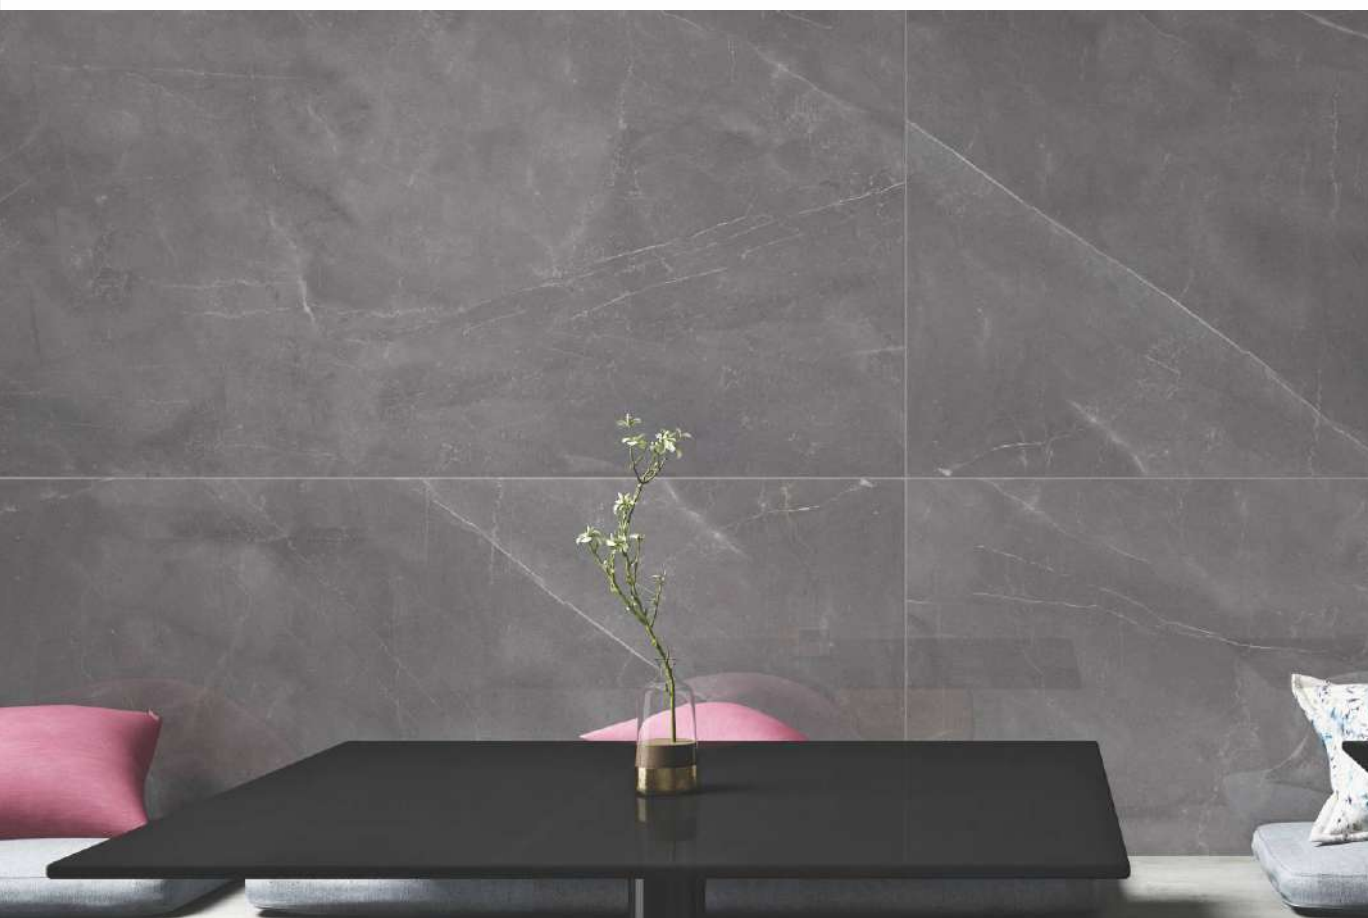

Back Table of Content