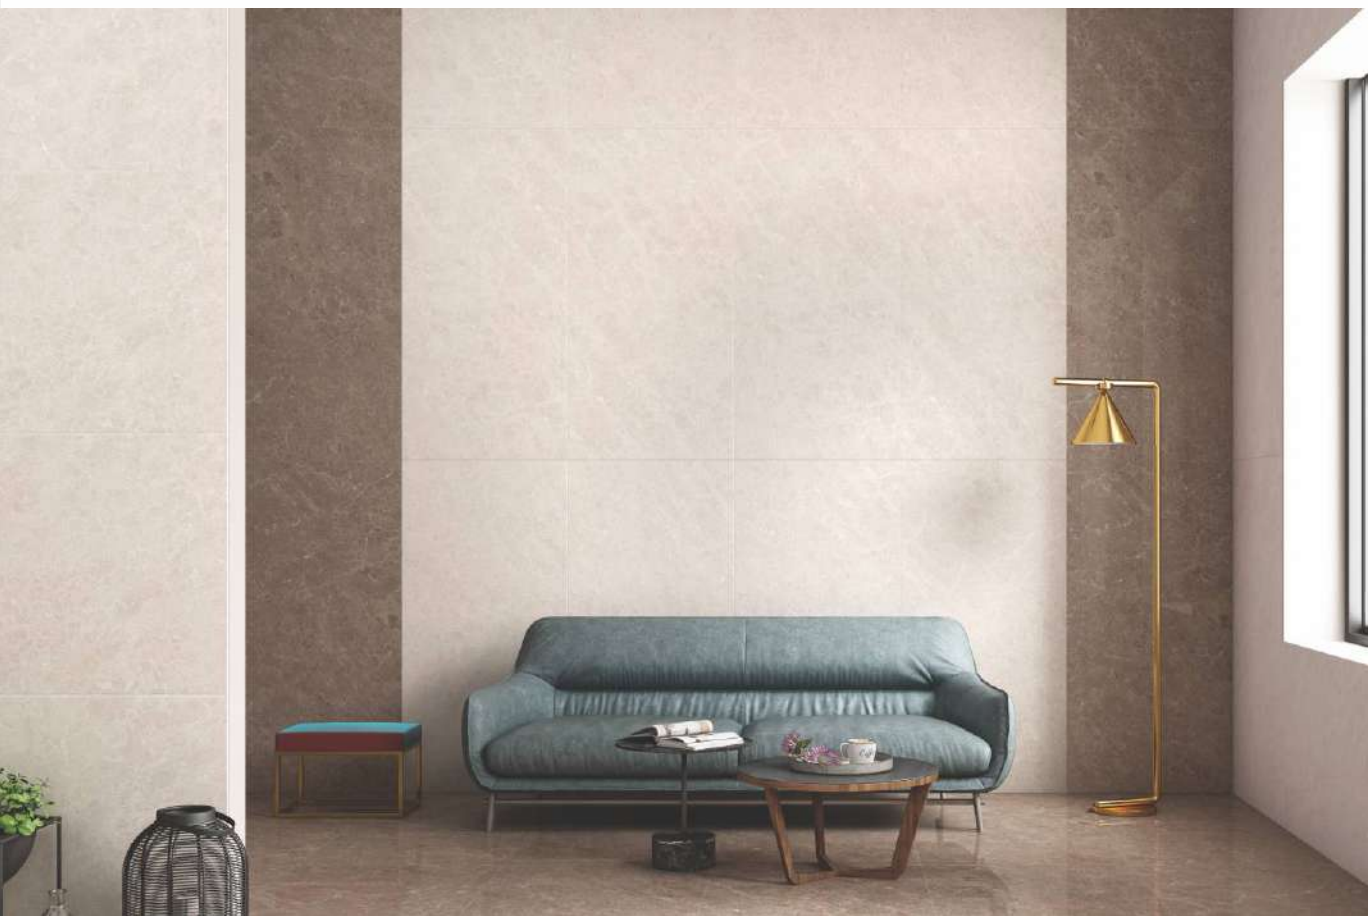

Sizes

800x1600mm

600x1200mm

Finish

- GLOSSY

8 - R

8 - R