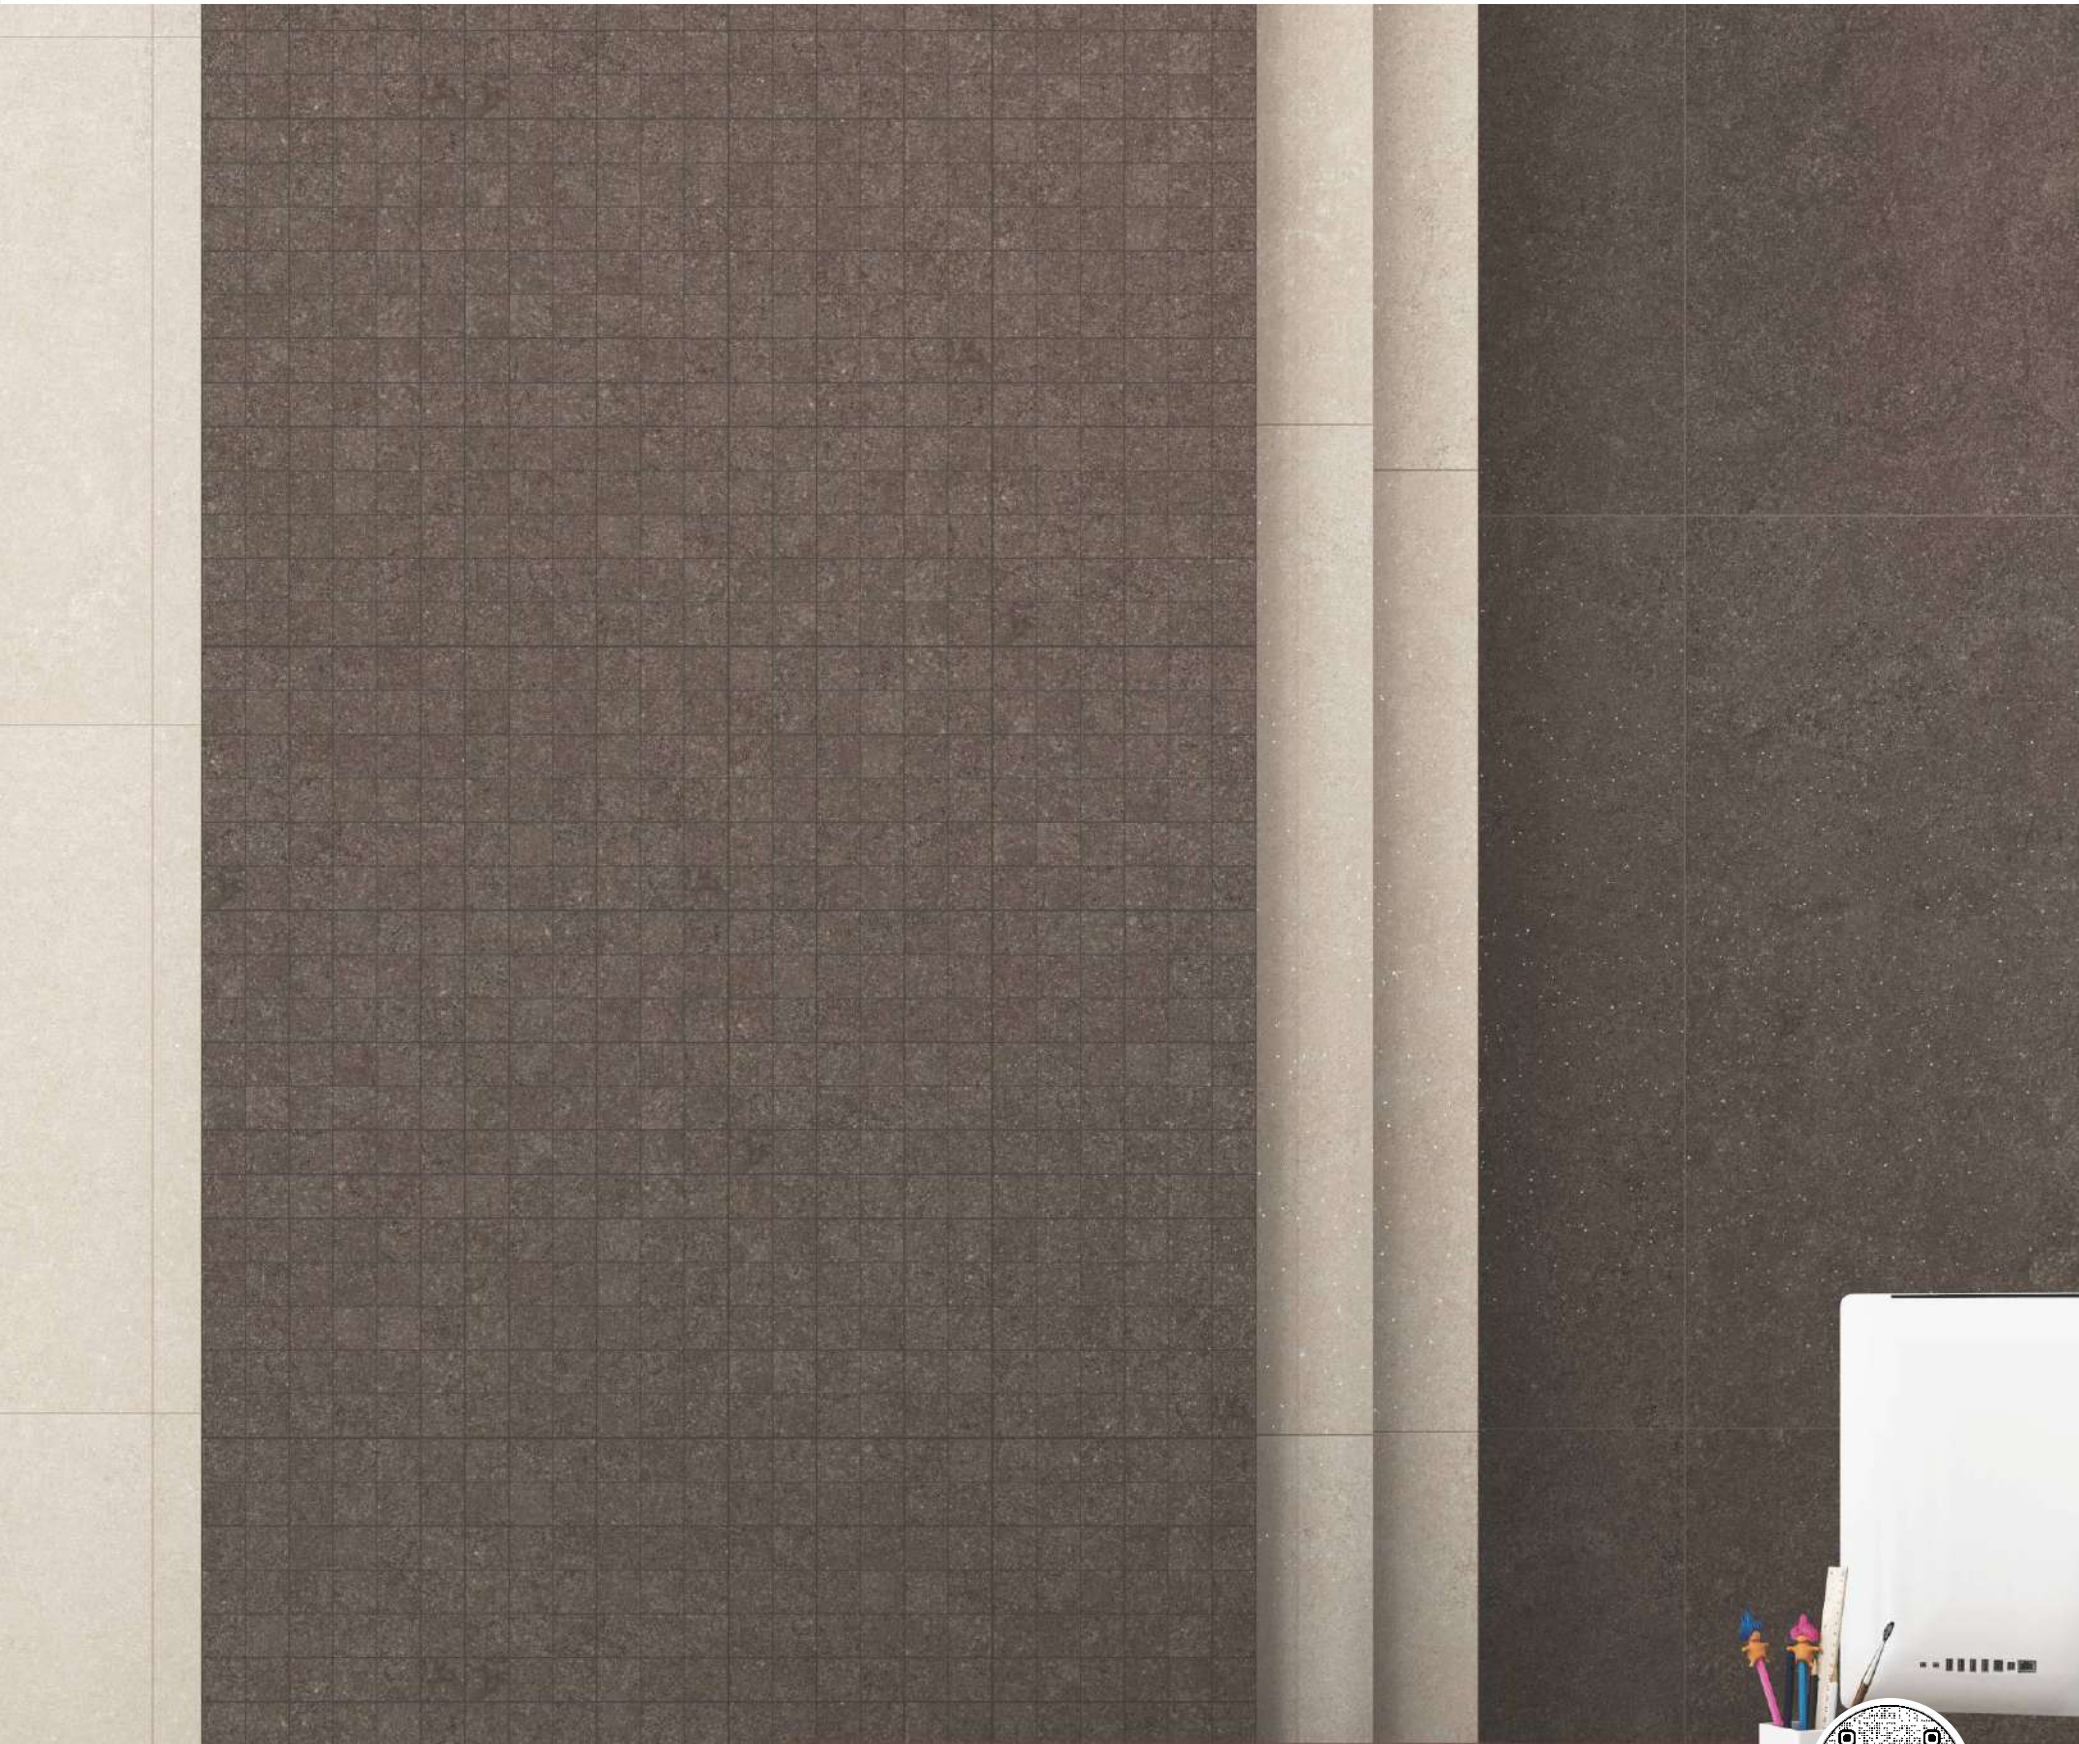

WALL : Thar Wood | Size - 298x298mm*(mosaic) | Finish - Sand

WALL : Thar Wood | Size - 600x1200mm | Finish - Sand

Scan for
360° view