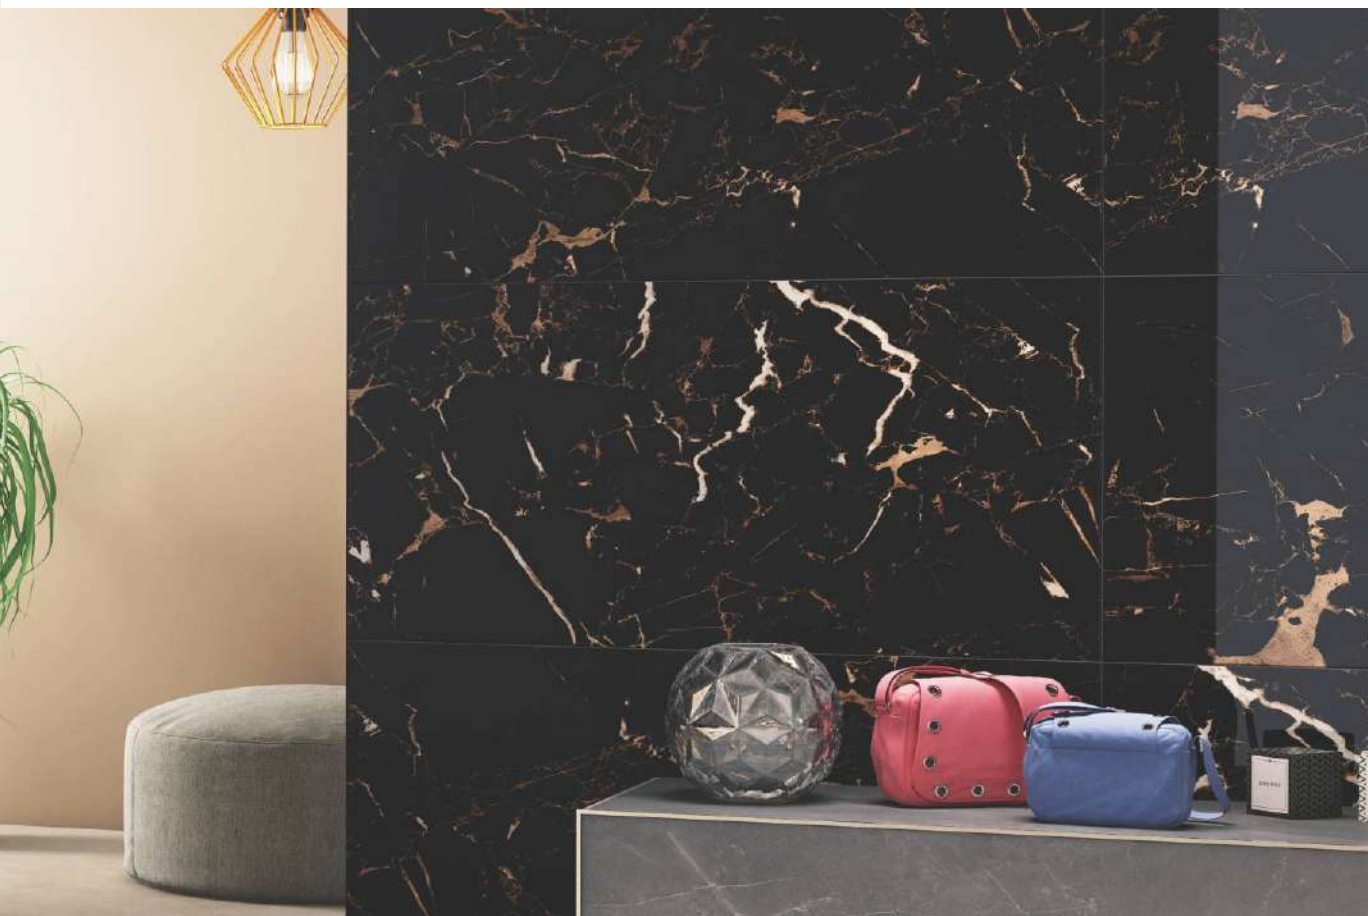

Size

600x1200mm

Finish

- HIGH GLOSS  
(BLACK PANTHER)

Lambert Gold

4 - R

Lambert Silver

4 - R