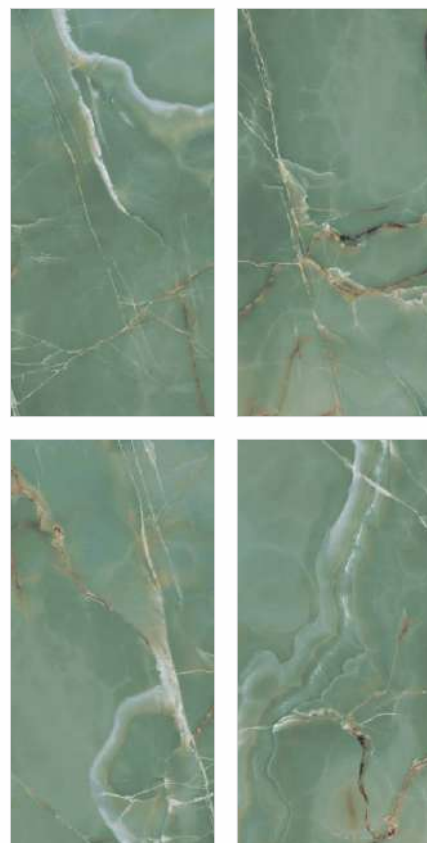

Size

600x1200mm

Finish

- HIGH GLOSS
(BLACK PANTHER)

Onyx Prime Verde

4 - R