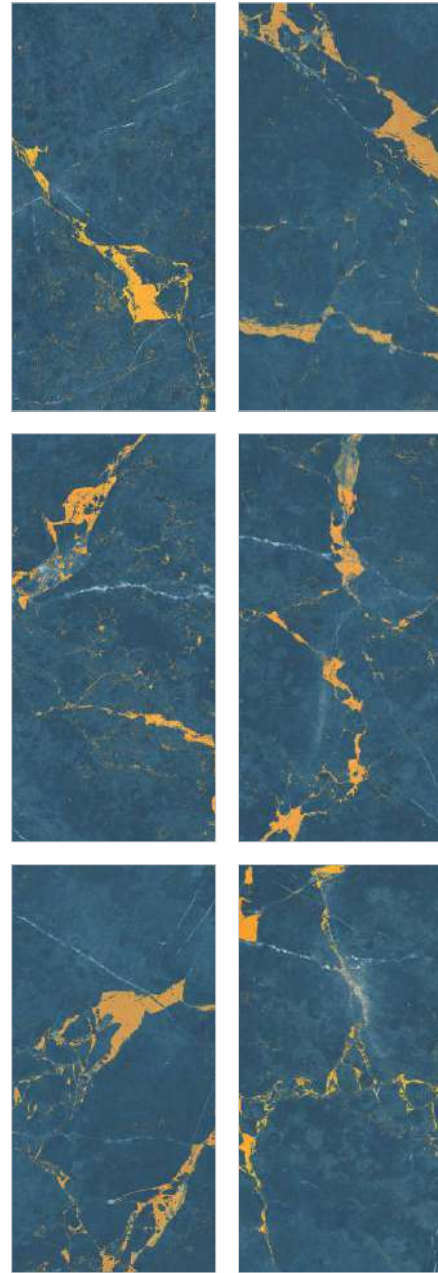

Sizes

800x1600mm

600x1200mm

Finish

- HIGH GLOSS
(BLACK PANTHER)

6 - R