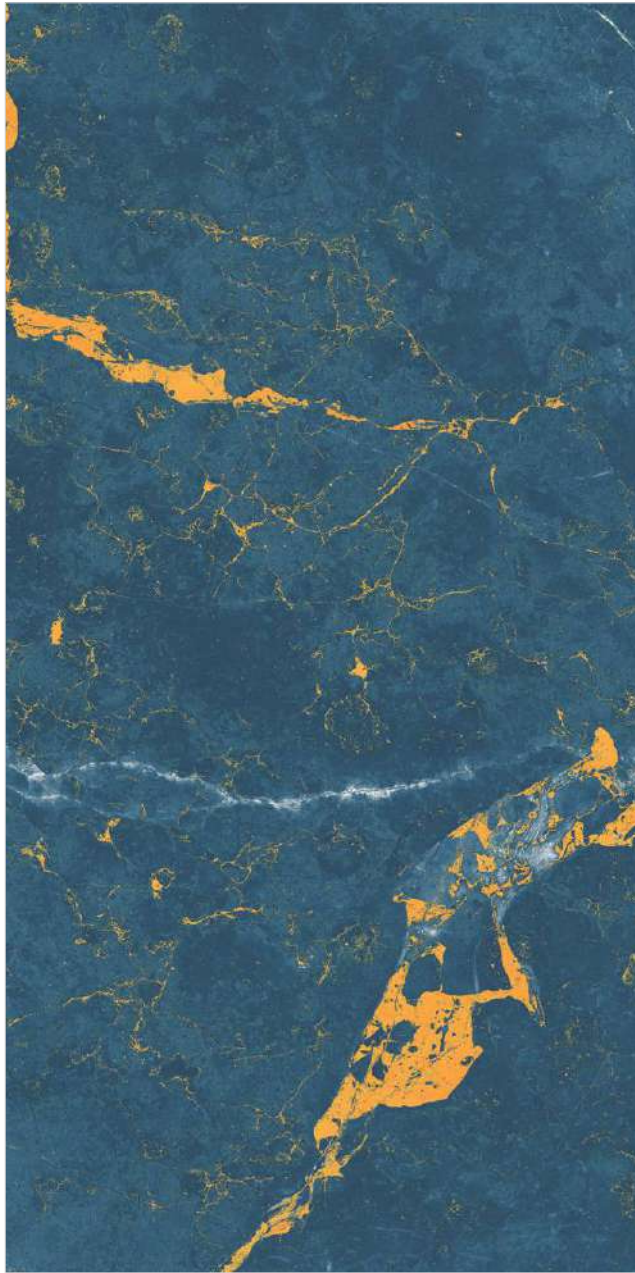

Ornate Nero | Size - 600x1200mm | Finish - High Gloss

Scan for
360° view

Sizes

800x1600mm

600x1200mm

Finish

- HIGH GLOSS
(BLACK PANTHER)

Ornate Deep Pool