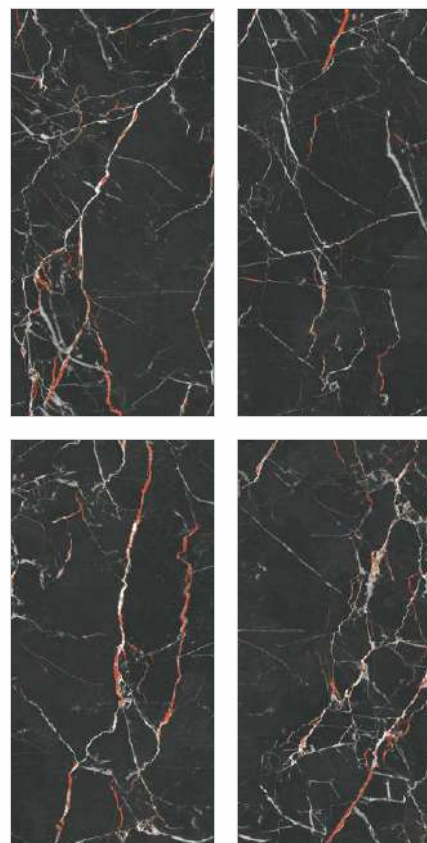

Size

600x1200mm

Finish

- RUSTIC CARVING

Stone Carv Nero

4 - R