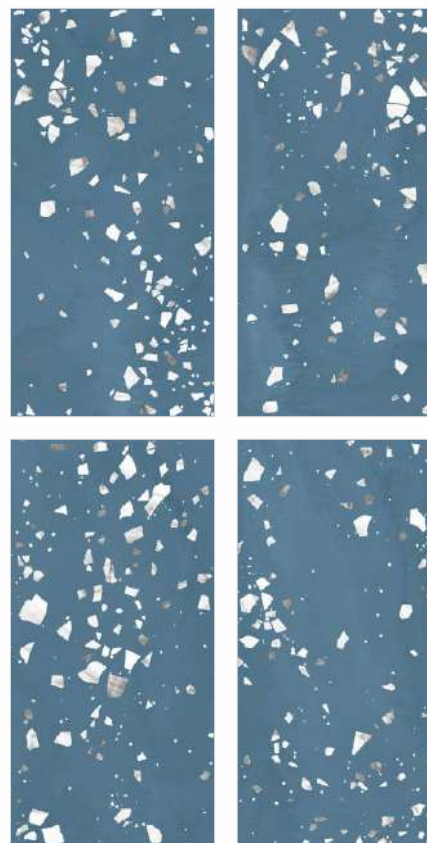

Sizes

600x1200mm

Finish

- RUSTIC MATT
(FLORESAN)

Terratile Viola

4 - R

FLOOR

Terratile Viola | Size - 600x1200mm | Finish - Relief Matt