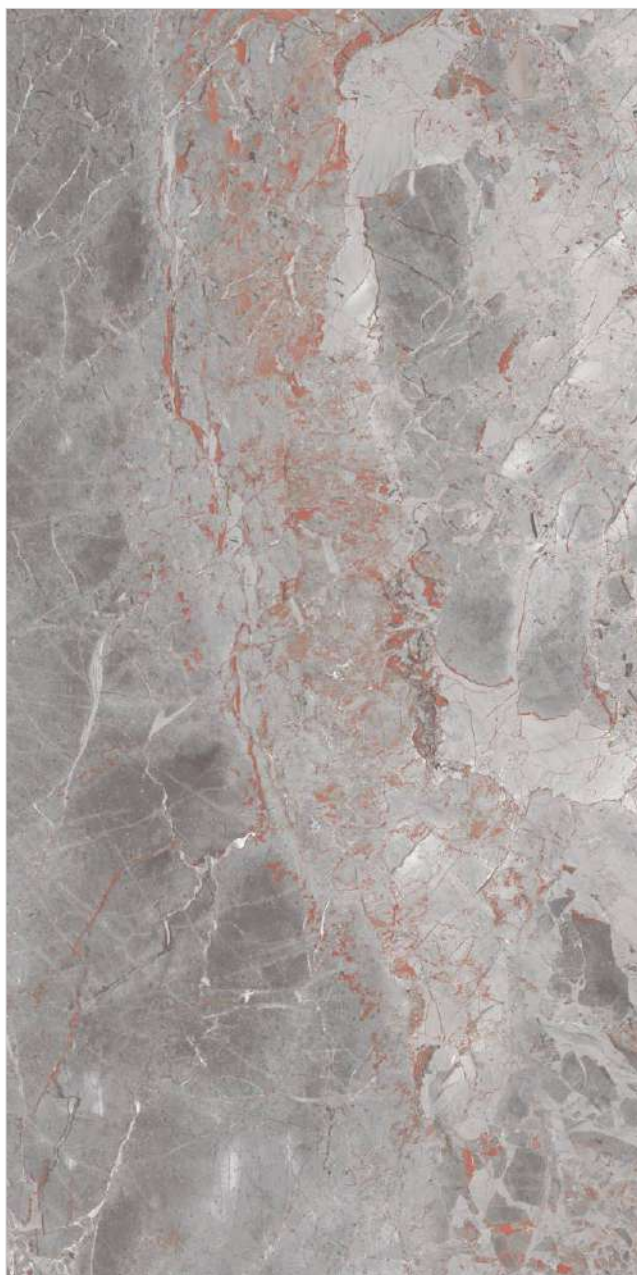

Size

600x1200mm

Finish

- GLOSSY

Saran Collin Gris

8 - R