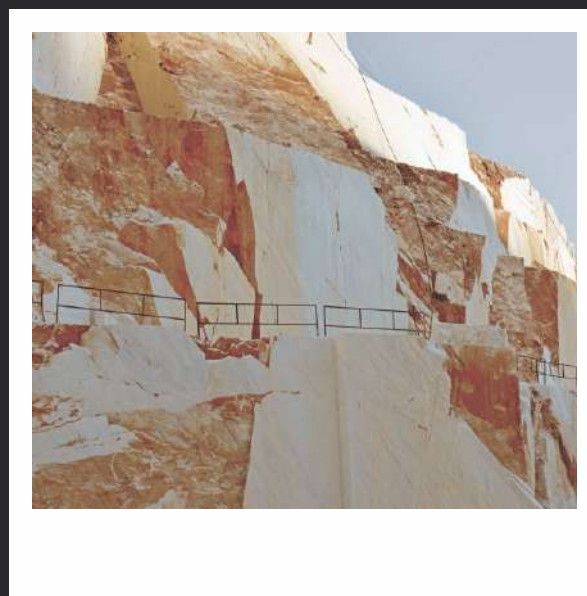

Inspiration

The perfect marriage between the natural beauty of the Earth and technologically advanced creations of ceramic to build a space with modern aesthetics.