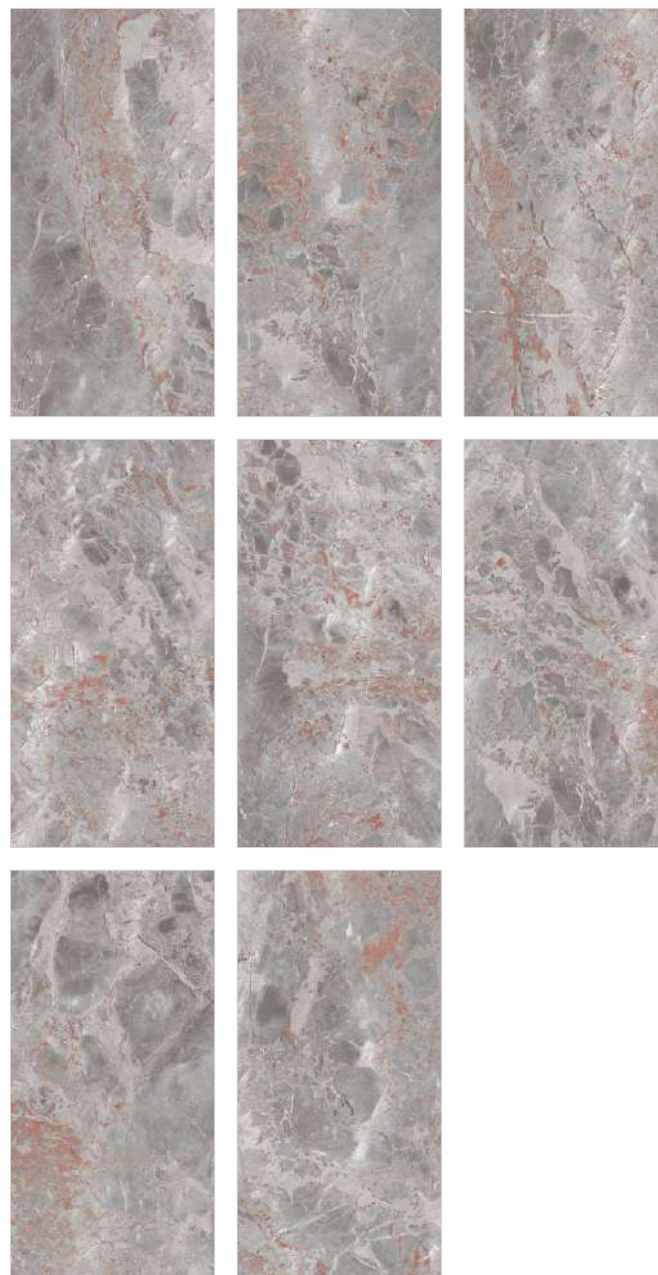

Size

600x1200mm

Finish

- GLOSSY

8 - R