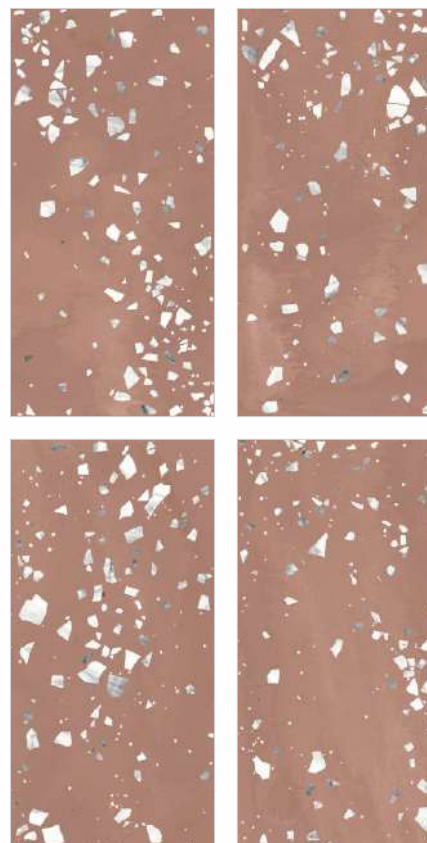

Terratile Verde | Size - 600x1200mm | Finish - Relief Matt

Scan for
360° view

Sizes

600x1200mm

Finish

- RUSTIC MATT
(FLORESAN)

Terratile Rosso

4 - R