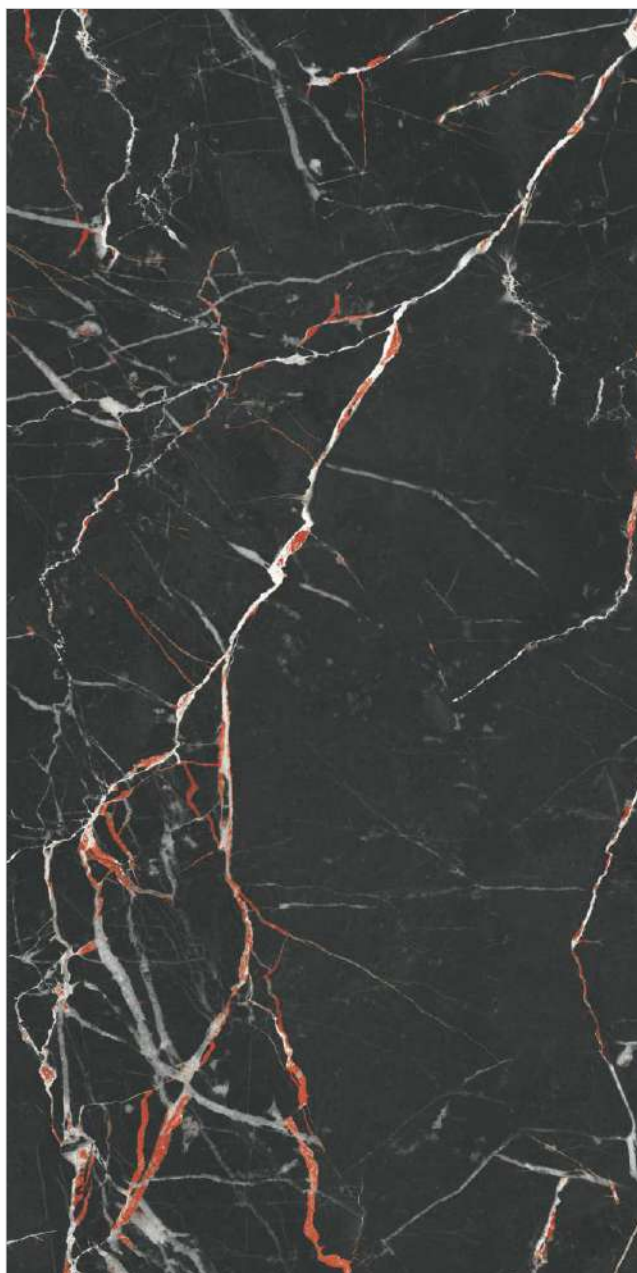

Size

600x1200mm

Finish

- RUSTIC CARVING

Stone Carv Nero

4 - R