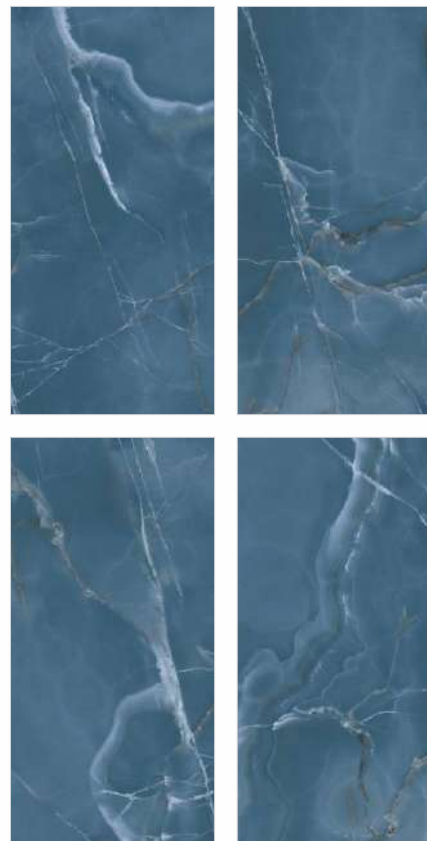

Onyx Prime Viola

4 - R

WALL

Onyx Prime Viola | Size - 600x1200mm | Finish - High Gloss

Scan for
360° view

Size

600x1200mm

Finish