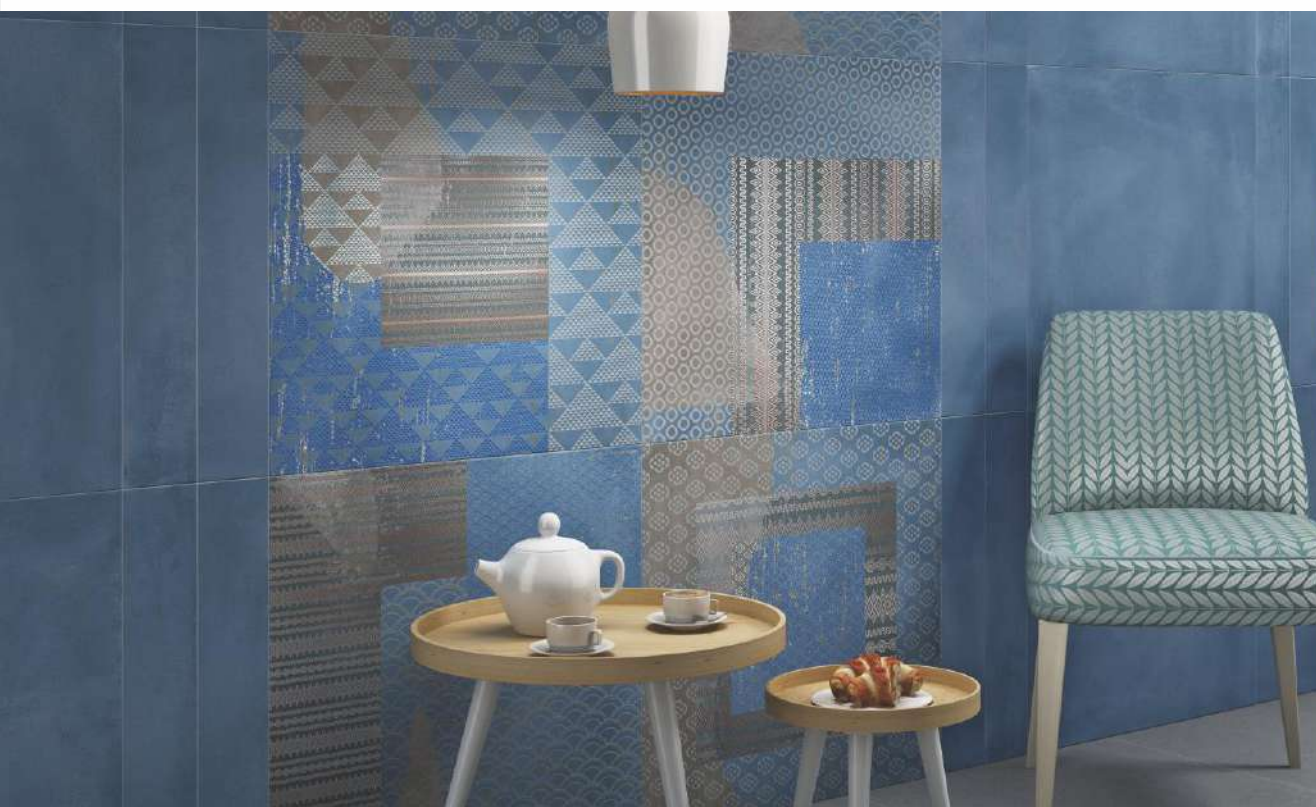

Size

600x600mm

Finish

- METALLIC

4 - R

4 - R