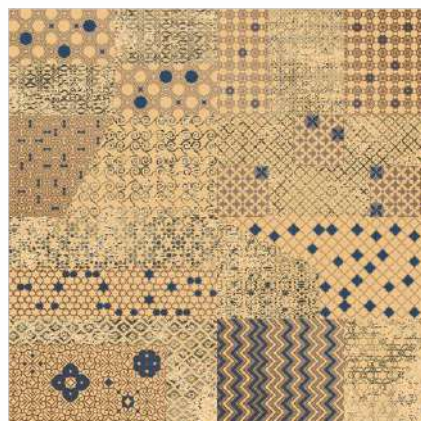

4 - R

Rare Sunset Cloud Decor

4 - R