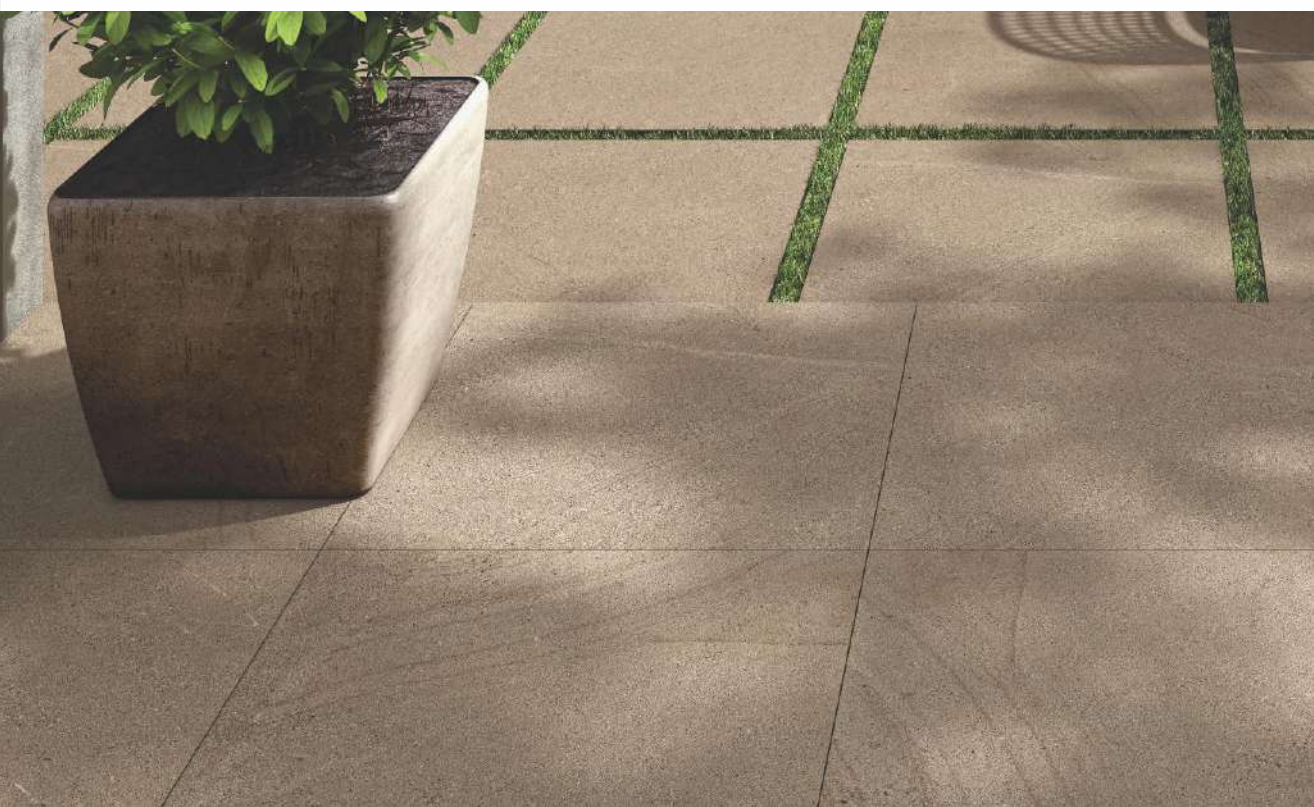

Sizes

600x1200mm

600x600mm

6 - R

Finish

- RELIEF MATT