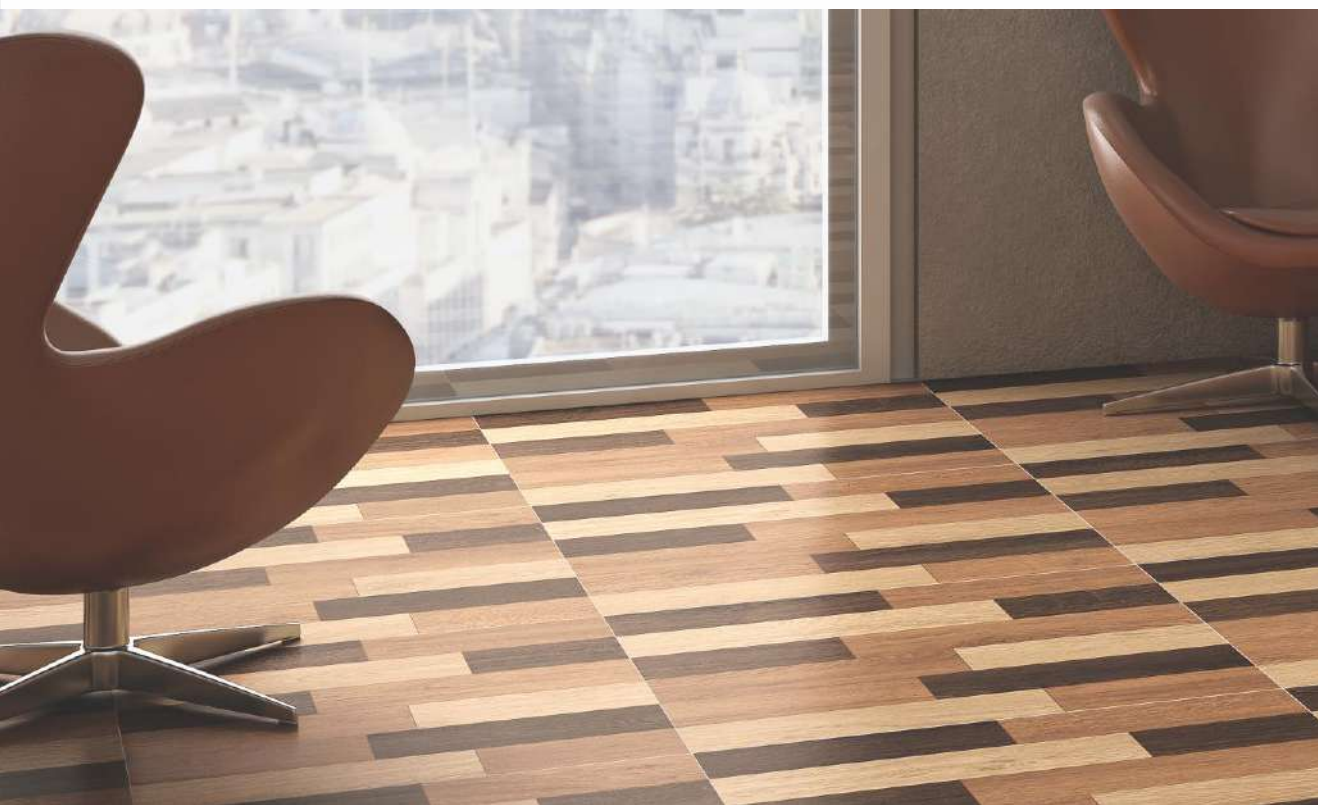

Size

600x600mm

Finish

- RUSTIC MATT

4 - R