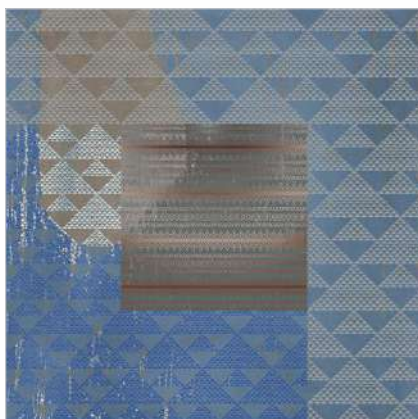

4 - R

Rare Greek Vase Decor

4 - R