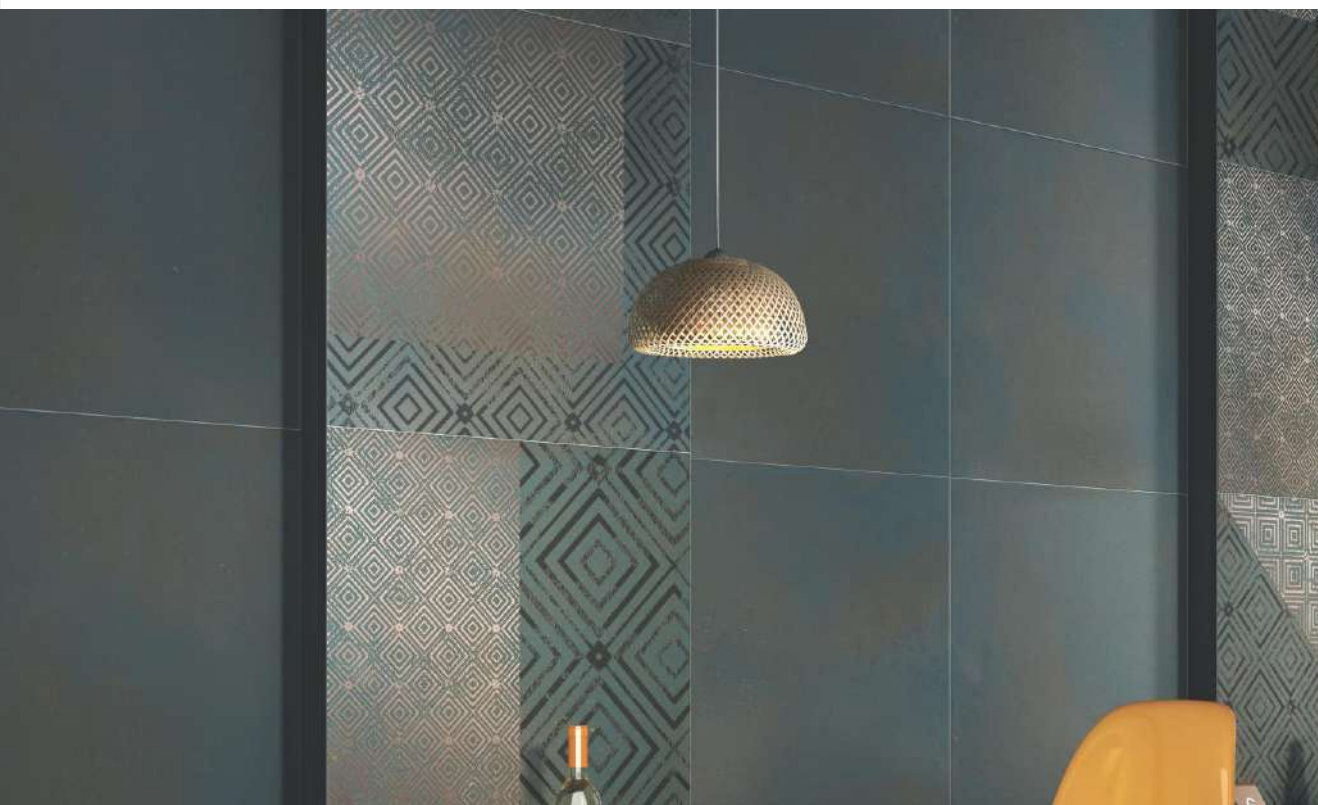

Back Table of Content