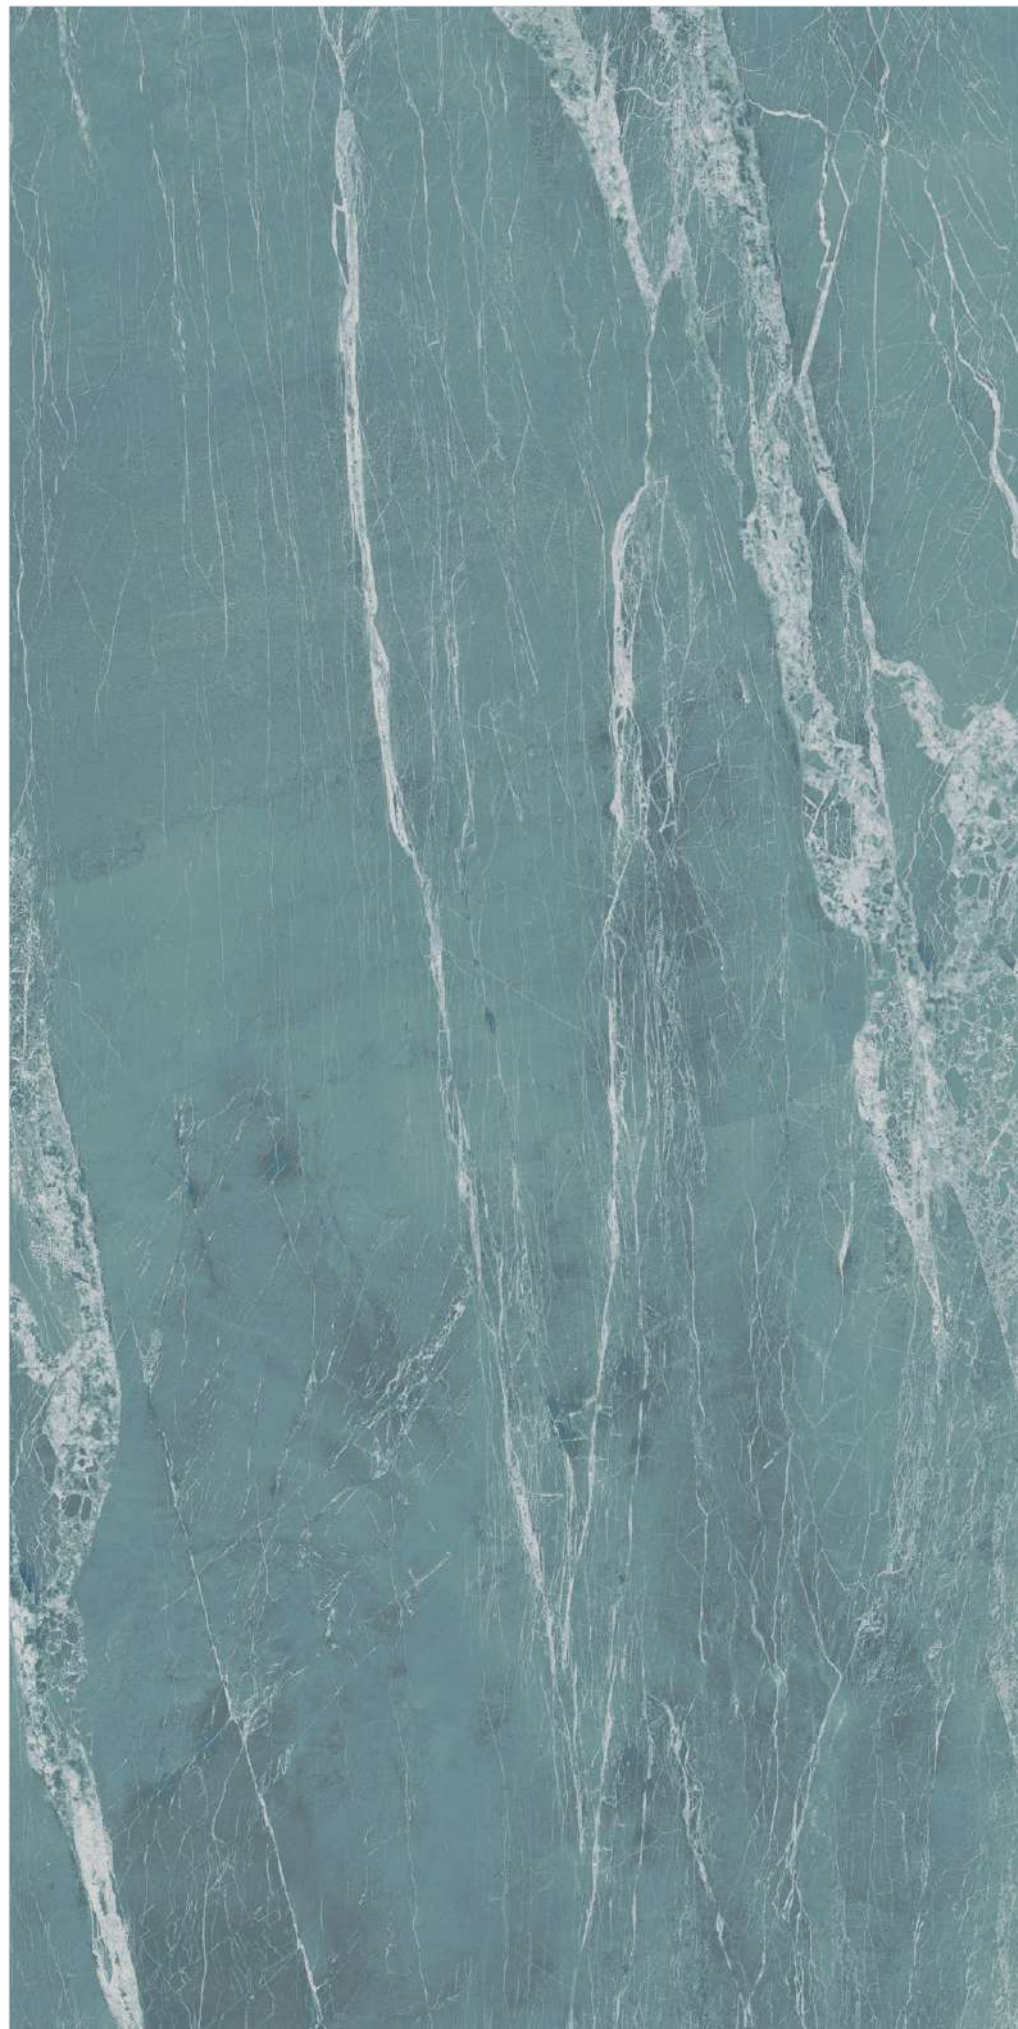

Ornate Nero

800x1600mm
Finish_ **Black Panther**
Random_ **4**

600x1200mm
Finish_ **Black Panther**
Random_ **6**

WALL : Glizz Aqua Fusion | Size - 800x1600mm | Finish - Rustic Carving

FLOOR : Glizz Aqua Fusion | Size - 800x1600mm | Finish - High Gloss