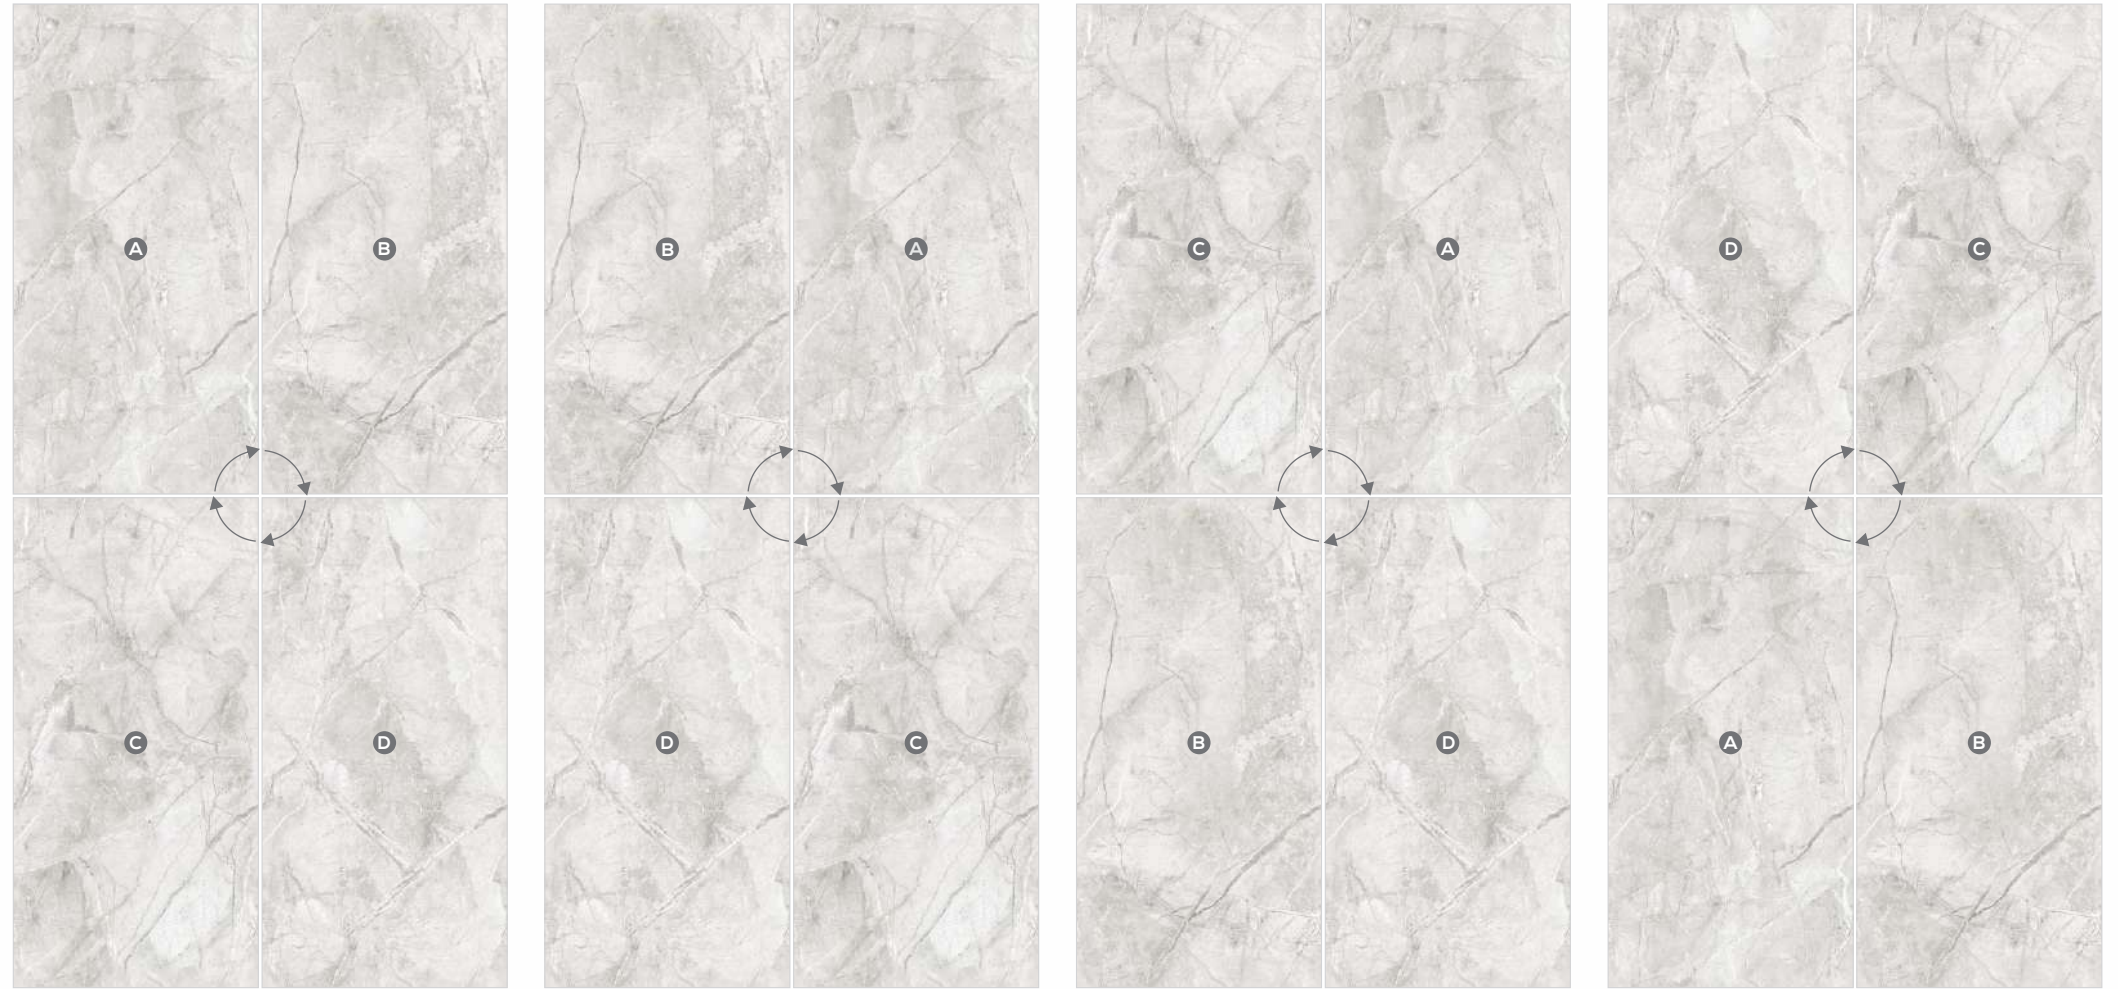

colortile
ceramics & innovation

800x1600mm

**follow the arrows
for seamless fitting of
farmatch design**

Explore our farmatch
design of innovative
surface that gets a
seamless joint-free fitting
by following the arrows on
back side of the surfaces.