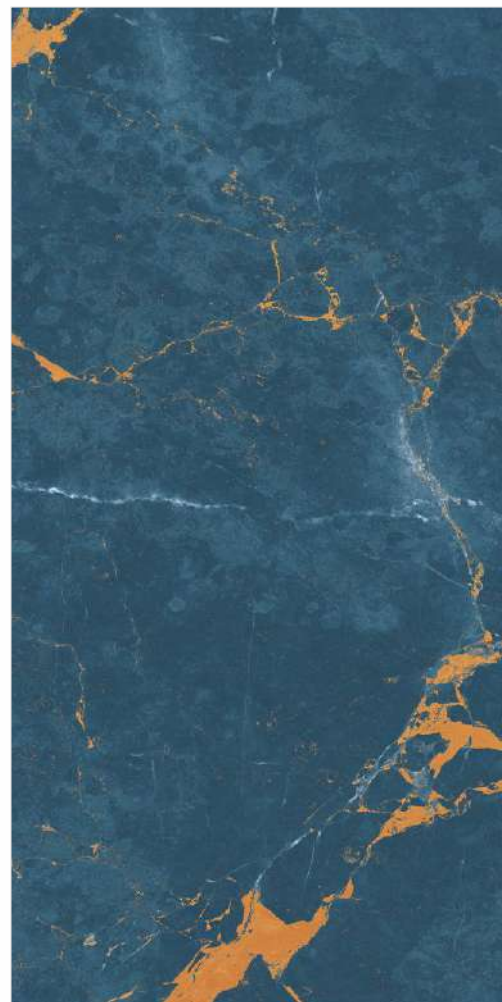

Ornate Deep Pool

800x1600mm
Finish_ **Black Panther**
Random_ **4**

600x1200mm
Finish_ **Black Panther**
Random_ **6**