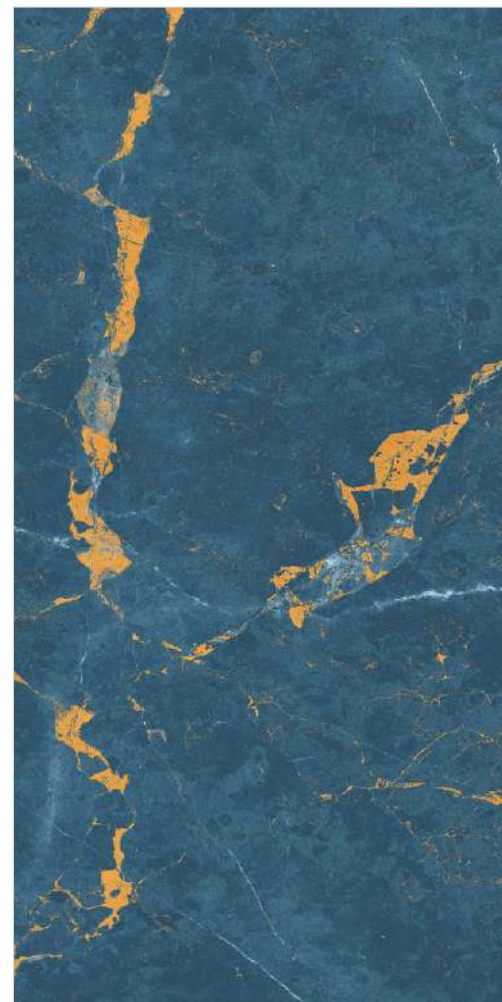

Ornate Deep Pool

800x1600mm
Finish_ **Black Panther**
Random_ **4**

600x1200mm
Finish_ **Black Panther**
Random_ **6**