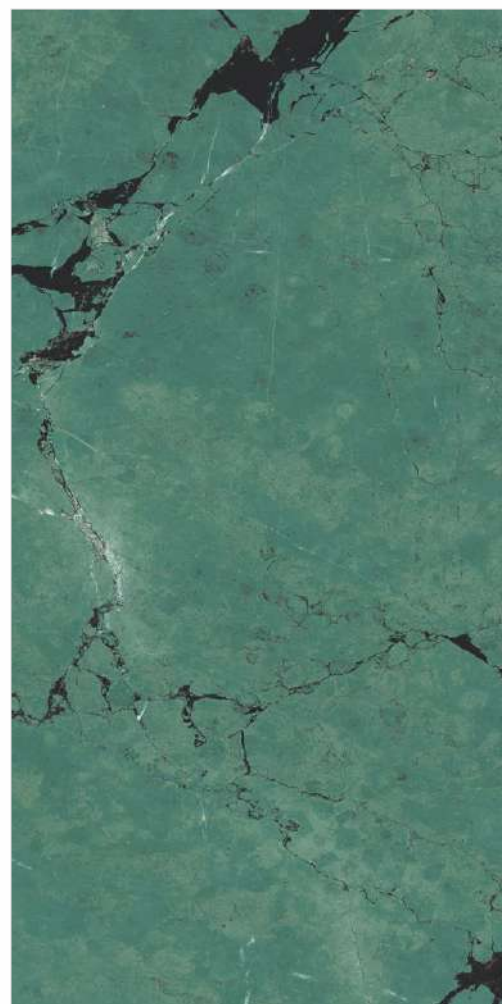

Ornatte Green Melody

800x1600mm
Finish_ **Black Panther**
Random_ **4**

600x1200mm
Finish_ **Black Panther**
Random_ **6**