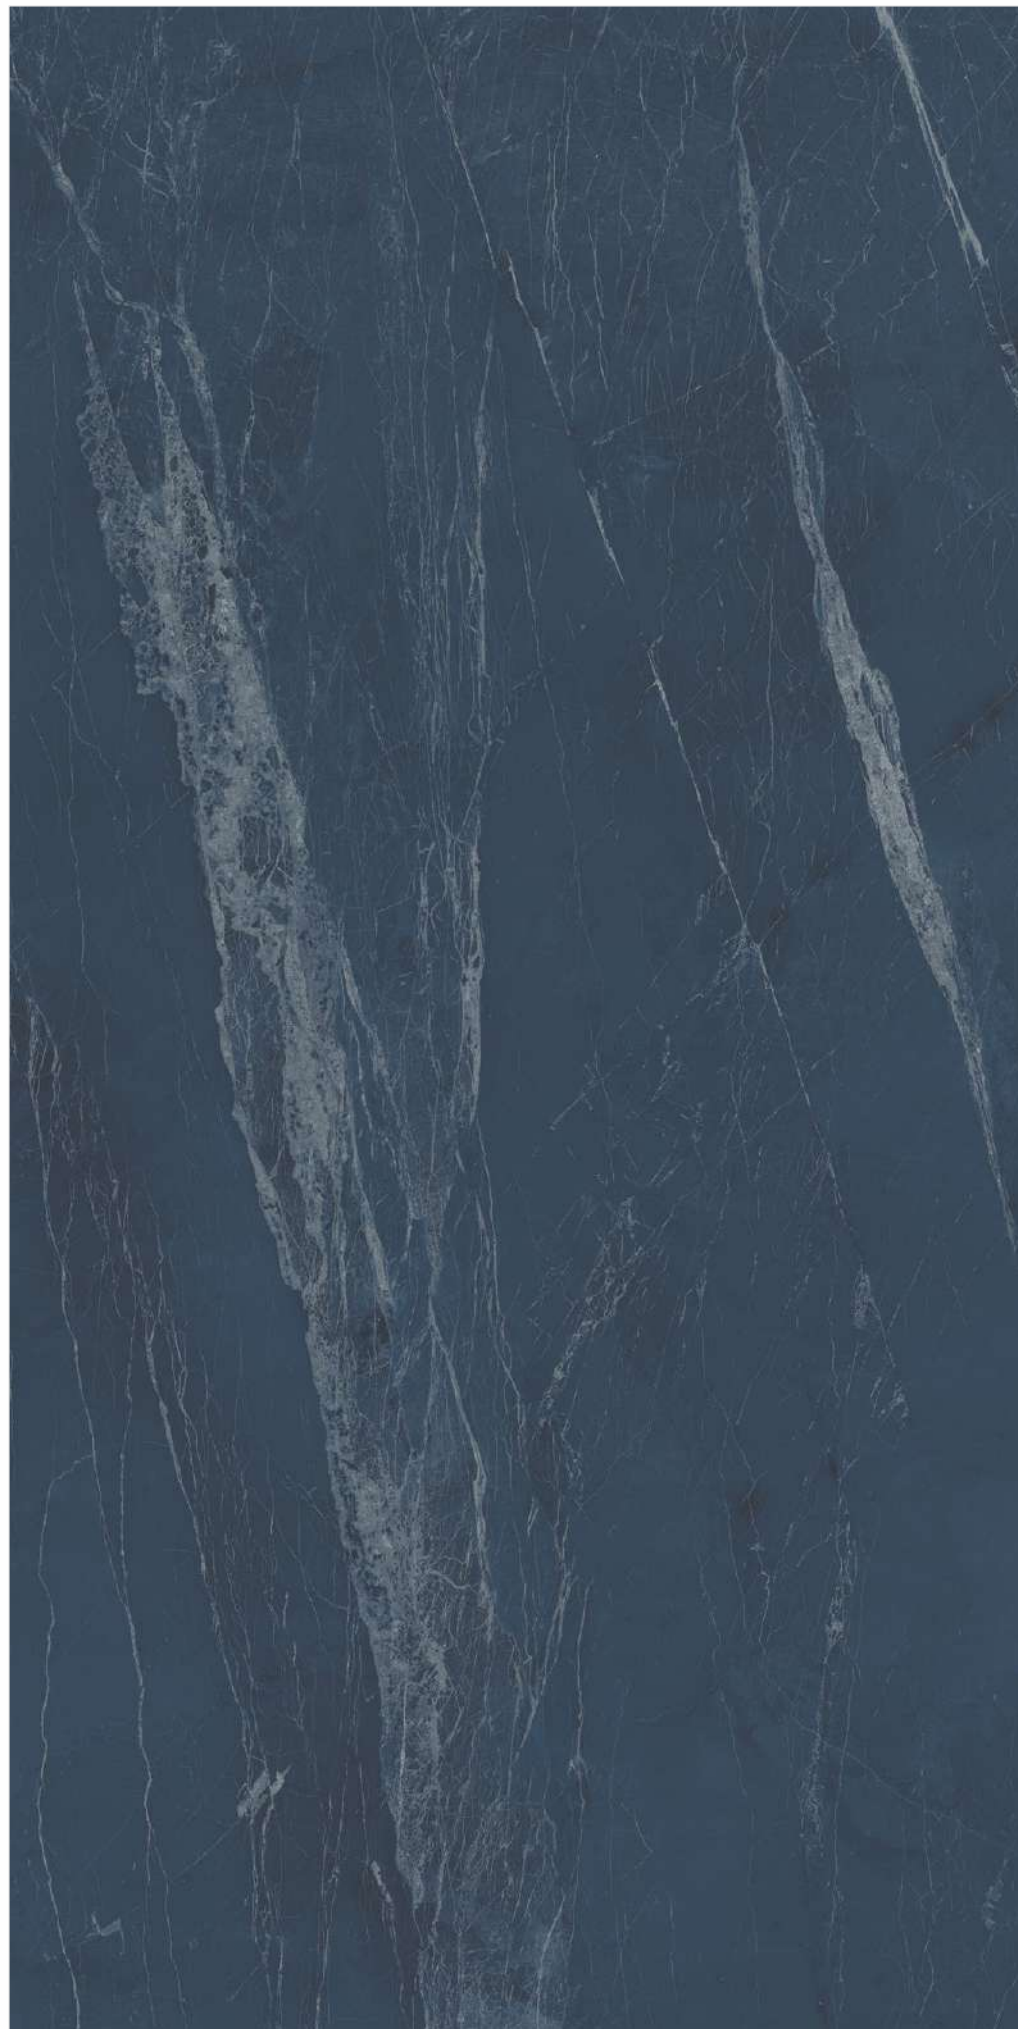

Glizz Pleasant Lake

800x1600mm

Finish_ **Black Panther**

Random_ **4**

600x1200mm

Finish_ **Black Panther**

Random_ **6**