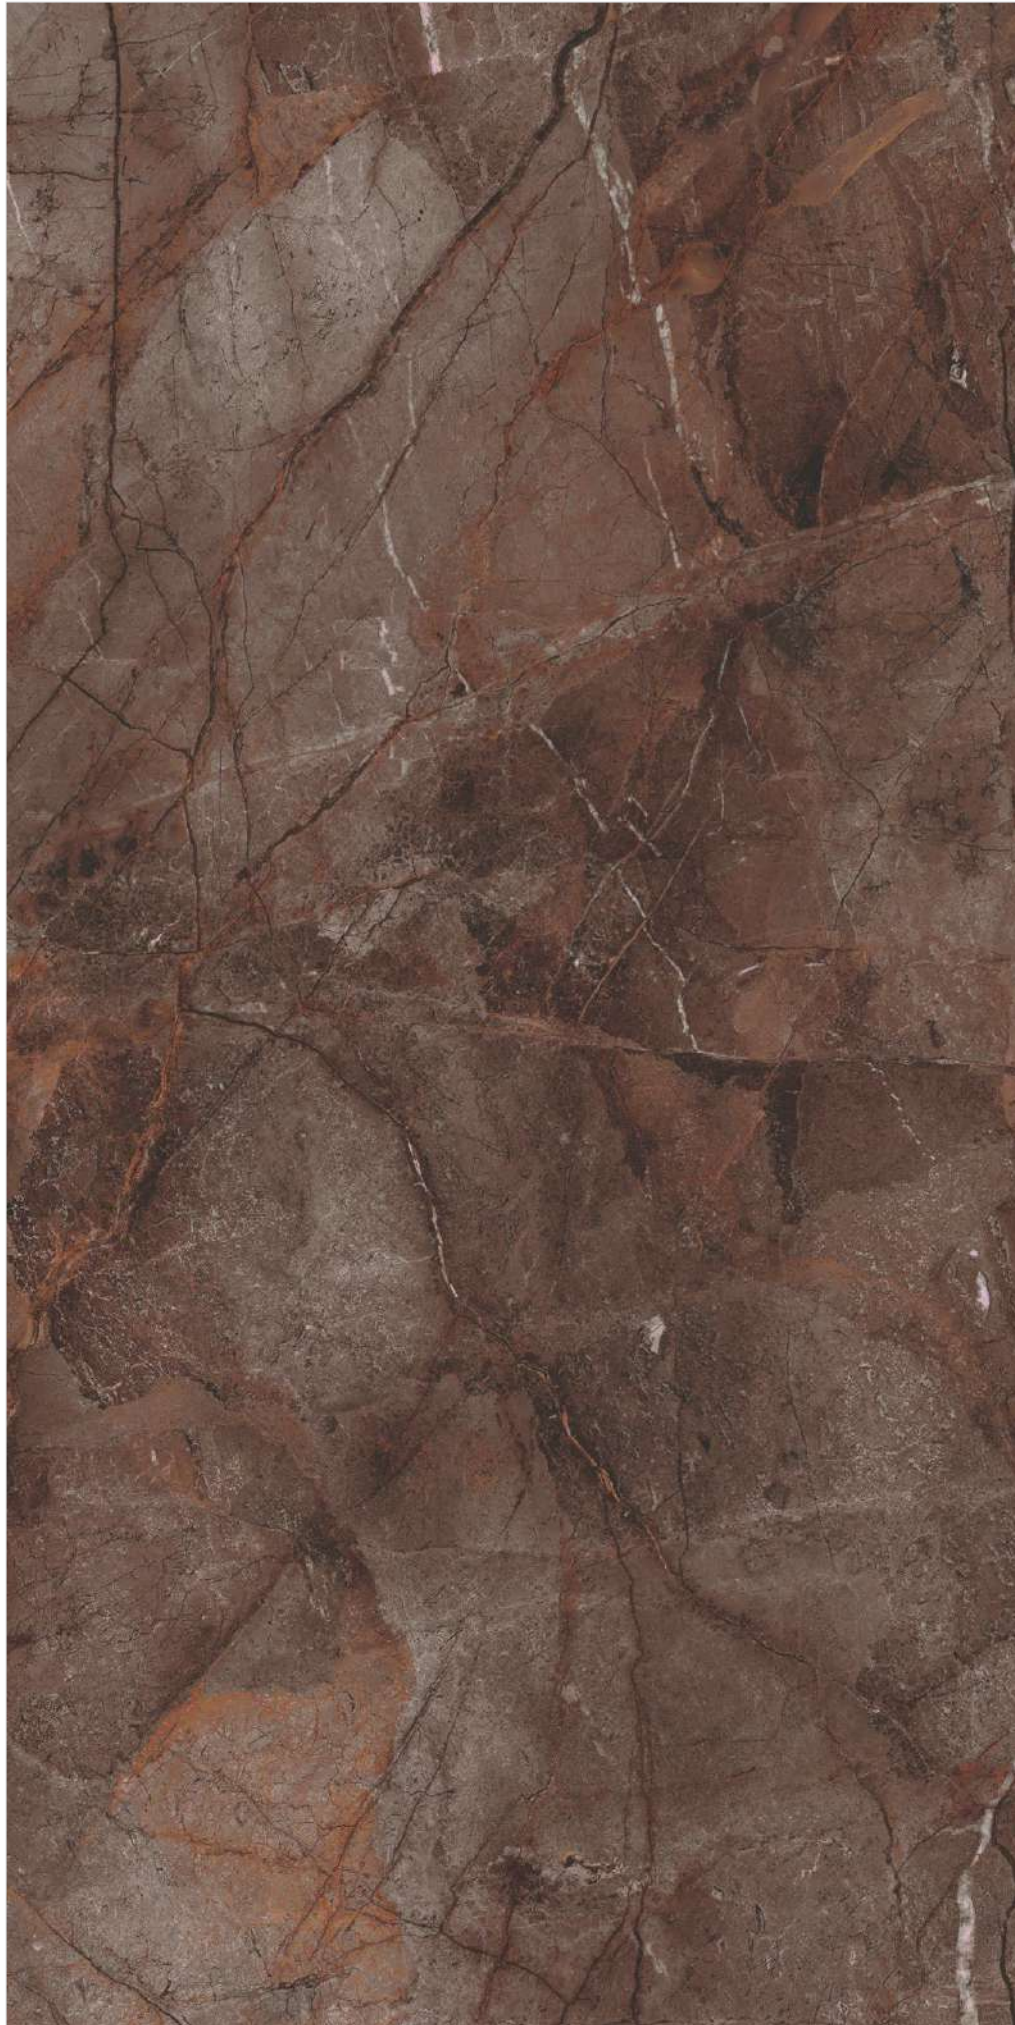

Bigwig Nero

800x1600mm

Finish_ **High Gloss**

Random_ **4**

WALL : Bigwig Brown | Size - 800x1600mm | Finish - High Gloss

FLOOR : Calacatta Furry | Size - 800x1600mm | Finish - Rustic Mat

Bigwig Brown

800x1600mm