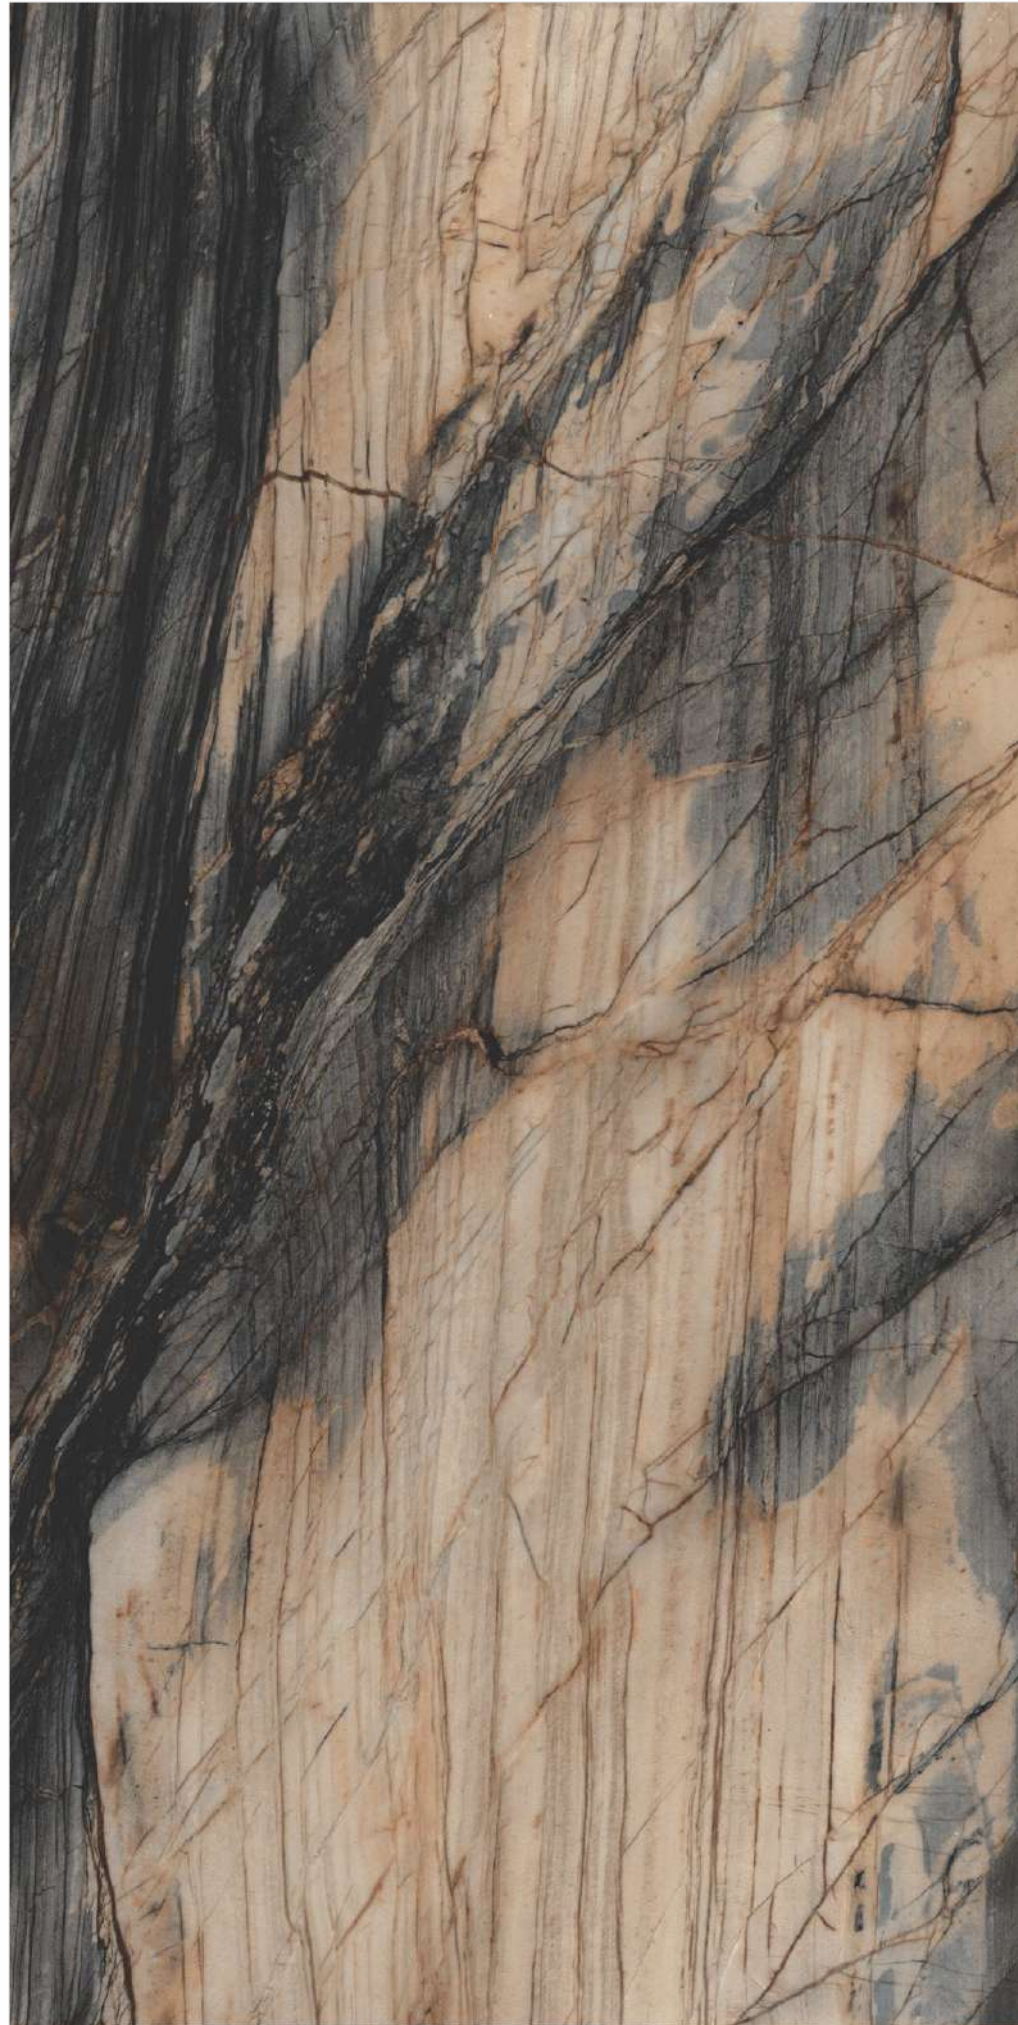

Blendart Camel

800x1600mm

Finish_ **High Gloss**

Random_ **4**