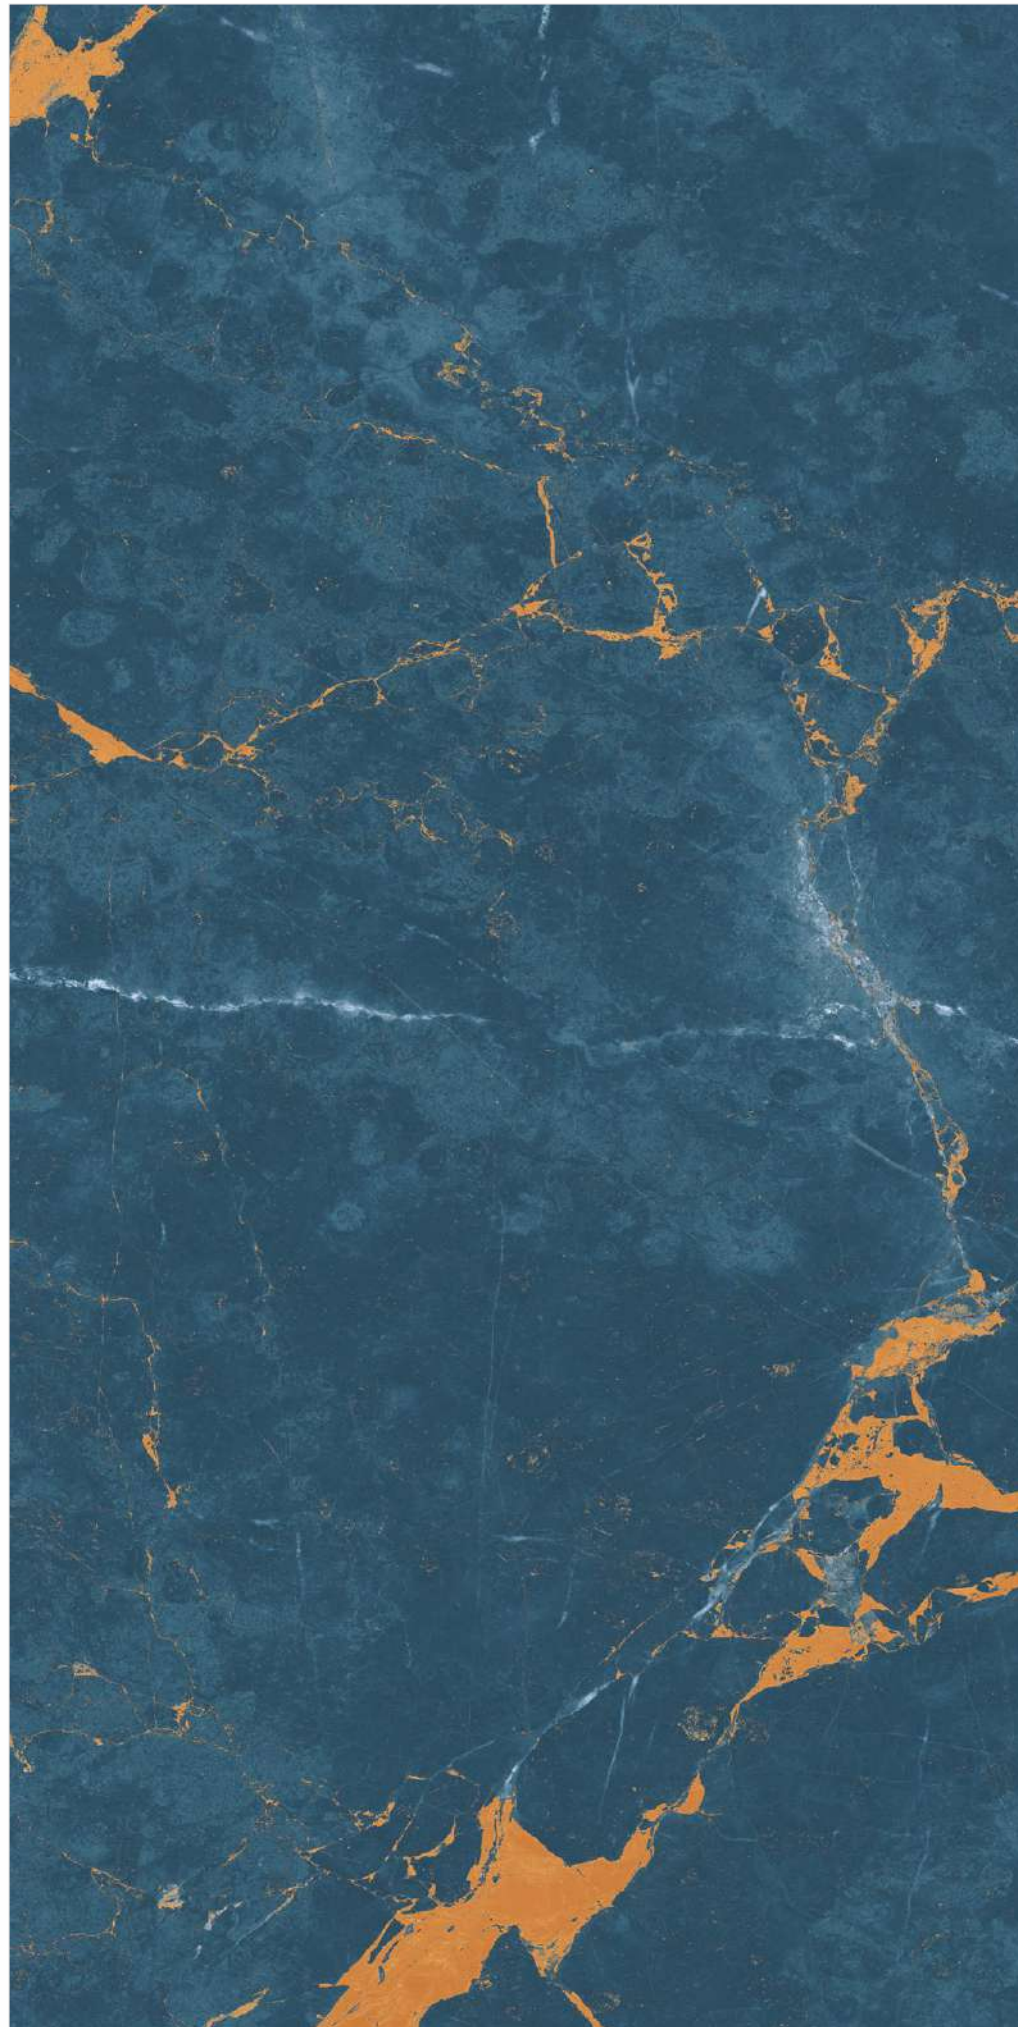

Ornate Deep Pool

800x1600mm
Finish_ **Black Panther**
Random_ **4**

600x1200mm
Finish_ **Black Panther**
Random_ **6**