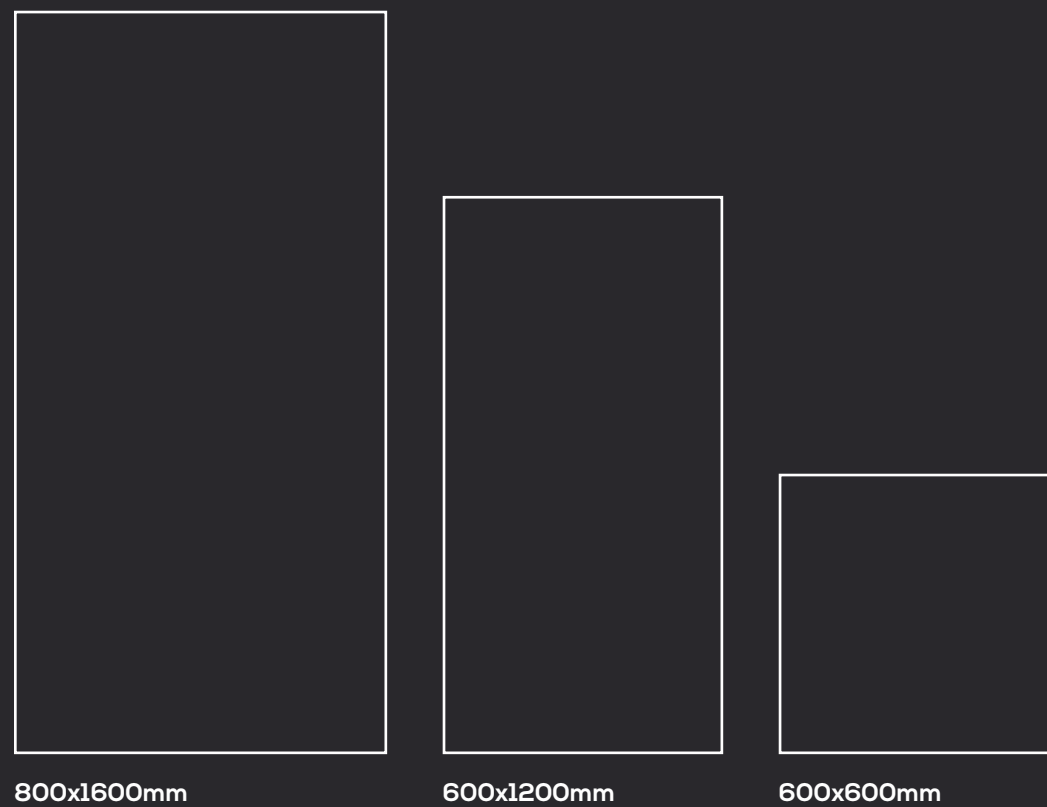

Glazed Vitrified Tiles to fulfill the ever-expanding needs and expectations of the Indian consumer. COLORTILE range of Glazed Vitrified Tiles in an extensive array of exclusive designs in the 800x1600mm, 600x1200mm & 600x600mm sizes available through a wide distribution network.