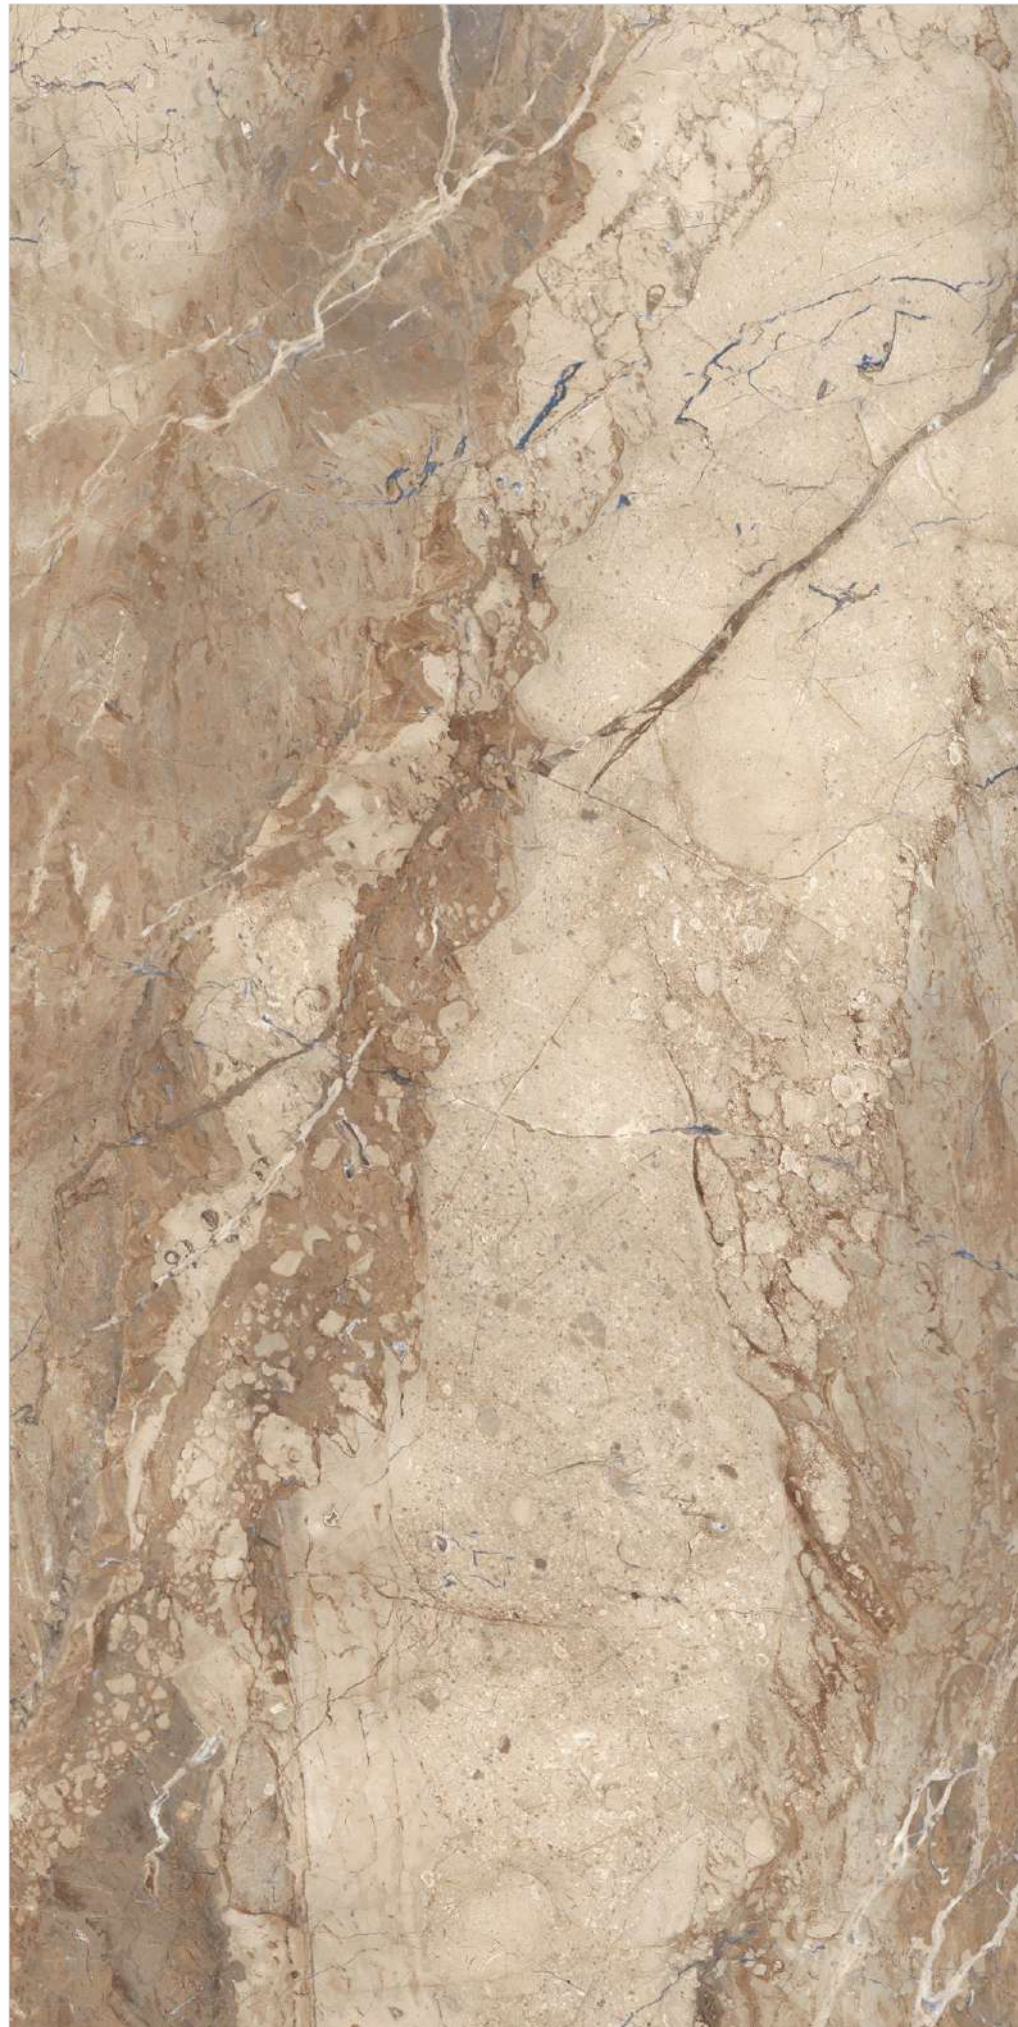

Breccia Blue

800x1600mm

Finish_ **Glossy & Rustic Carving**

Random_ **4**