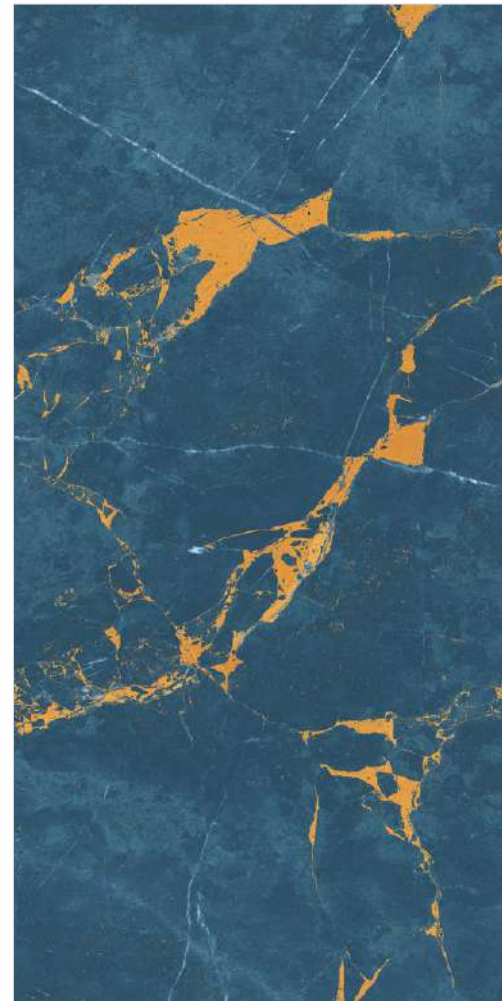

Ornate Deep Pool

800x1600mm
Finish_ **Black Panther**
Random_ **4**

600x1200mm
Finish_ **Black Panther**
Random_ **6**