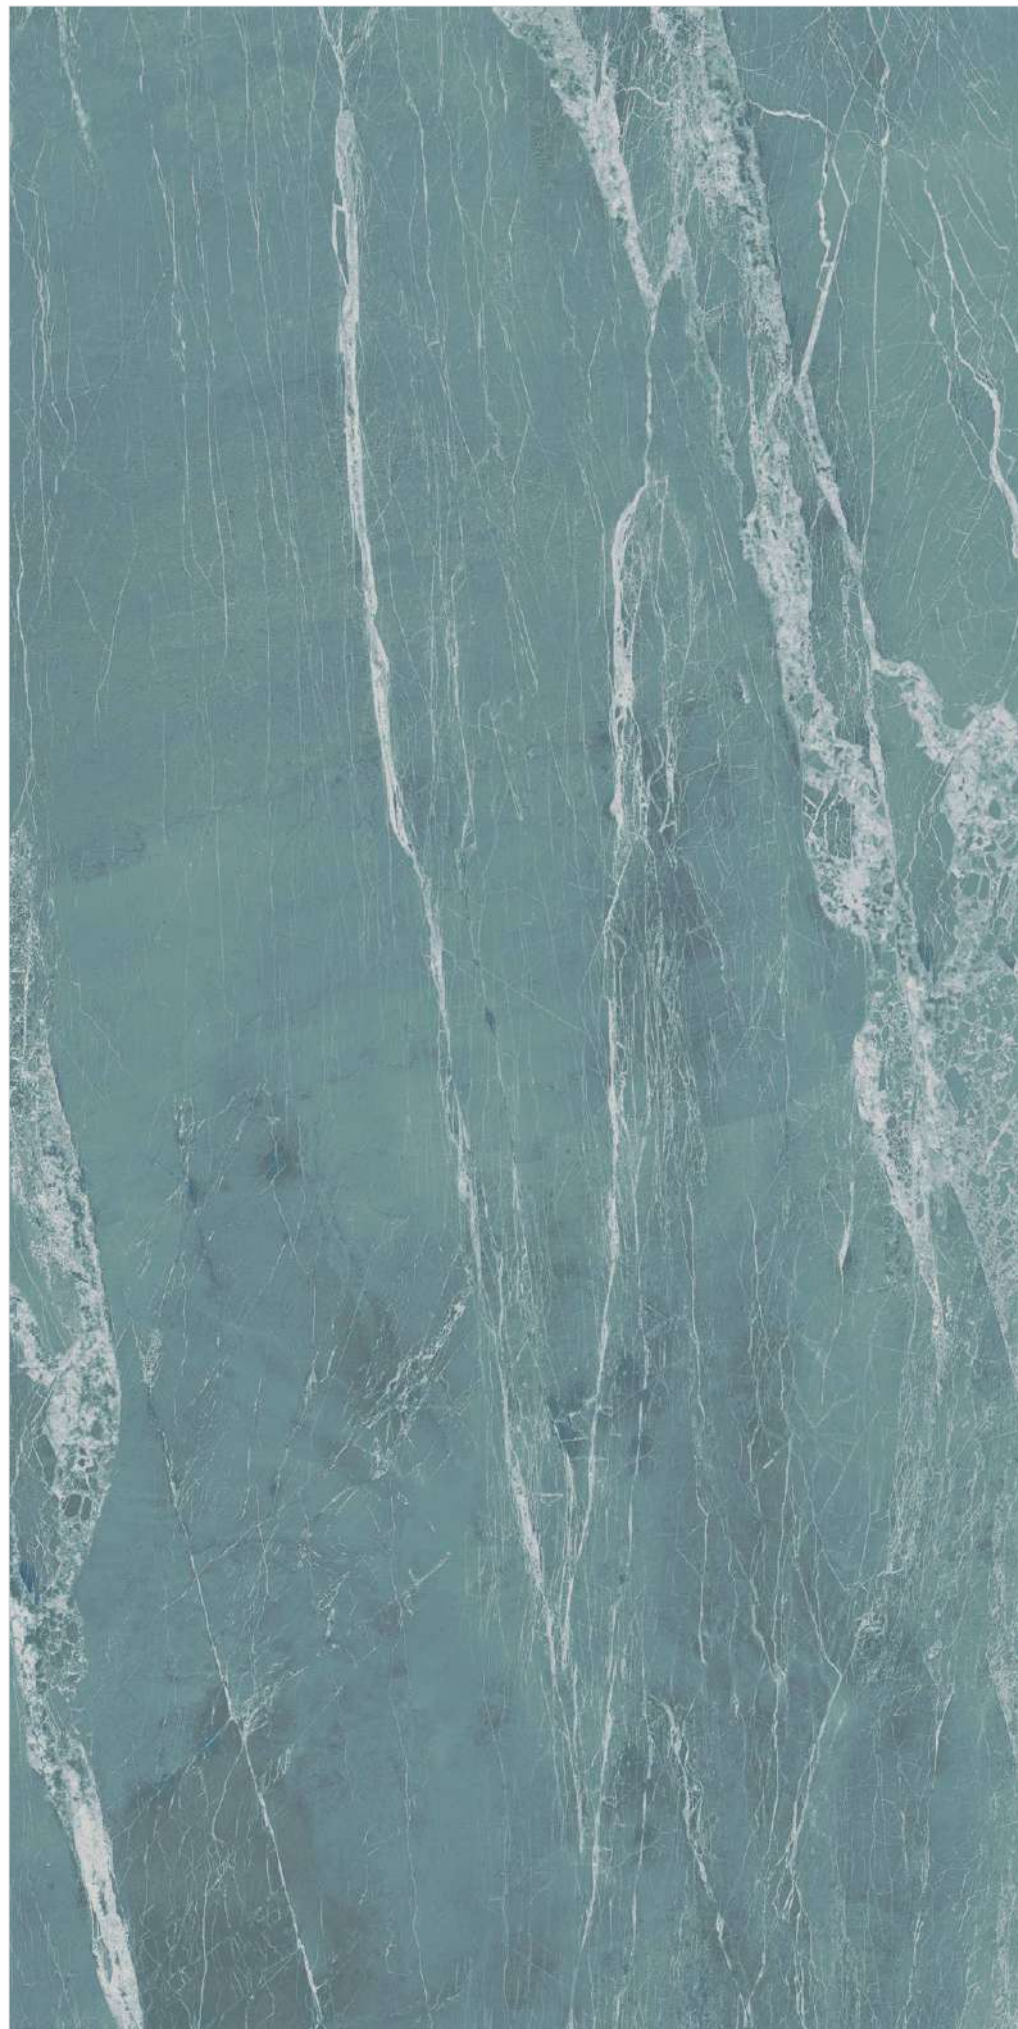

## Amaze Crema

---

**800x1600mm**

Finish\_ **Rustic Carving & Glossy**

Random\_ **4**

**WALL** : Glizz Aqua Fusion | Size - 800x1600mm | Finish - Rustic Carving

**FLOOR** : Glizz Aqua Fusion | Size - 800x1600mm | Finish - Rustic Carving