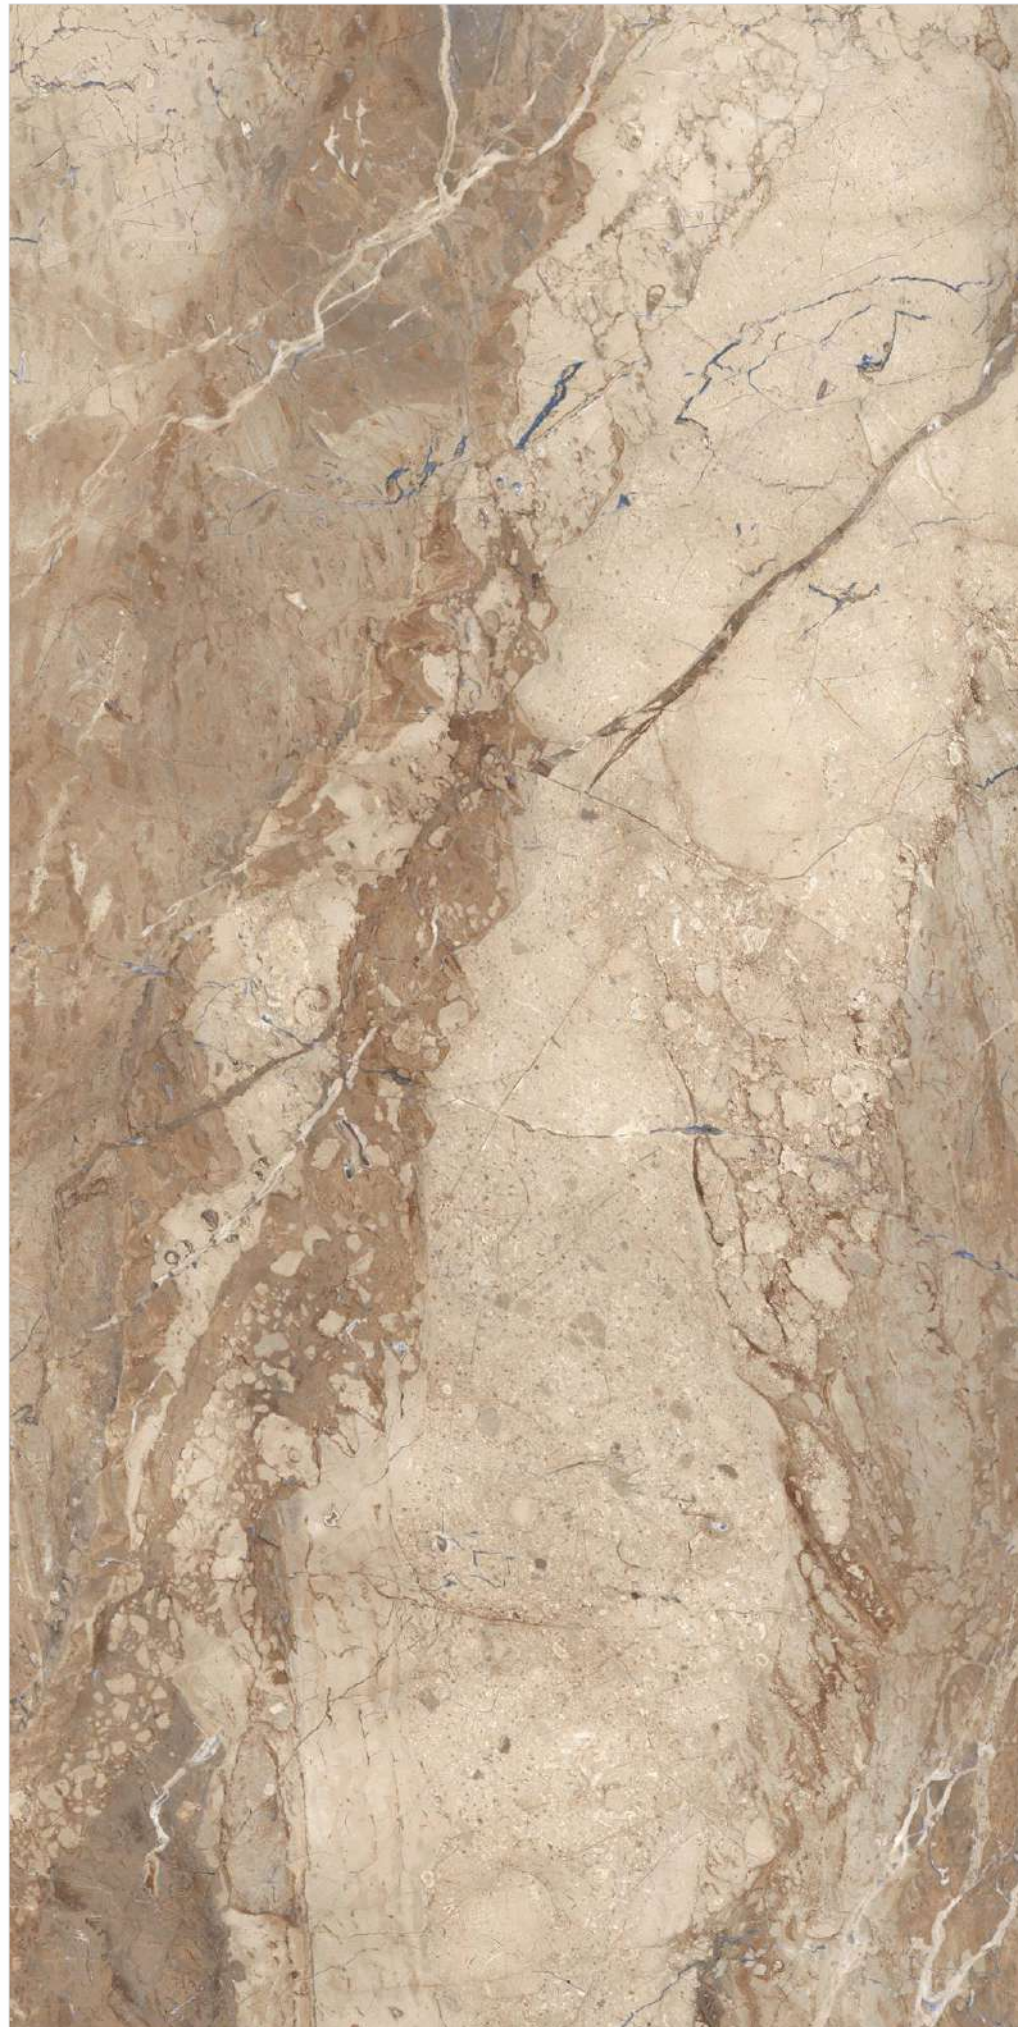

## Zenith

---

**800x1600mm**  
Finish\_ **Rustic Carving**  
Random\_ **4**

**600x1200mm**  
Finish\_ **Rustic Carving**  
Random\_ **6**

**FLOOR:** Breccia Blue | Size - 800x1600mm | Finish - Rustic Carving