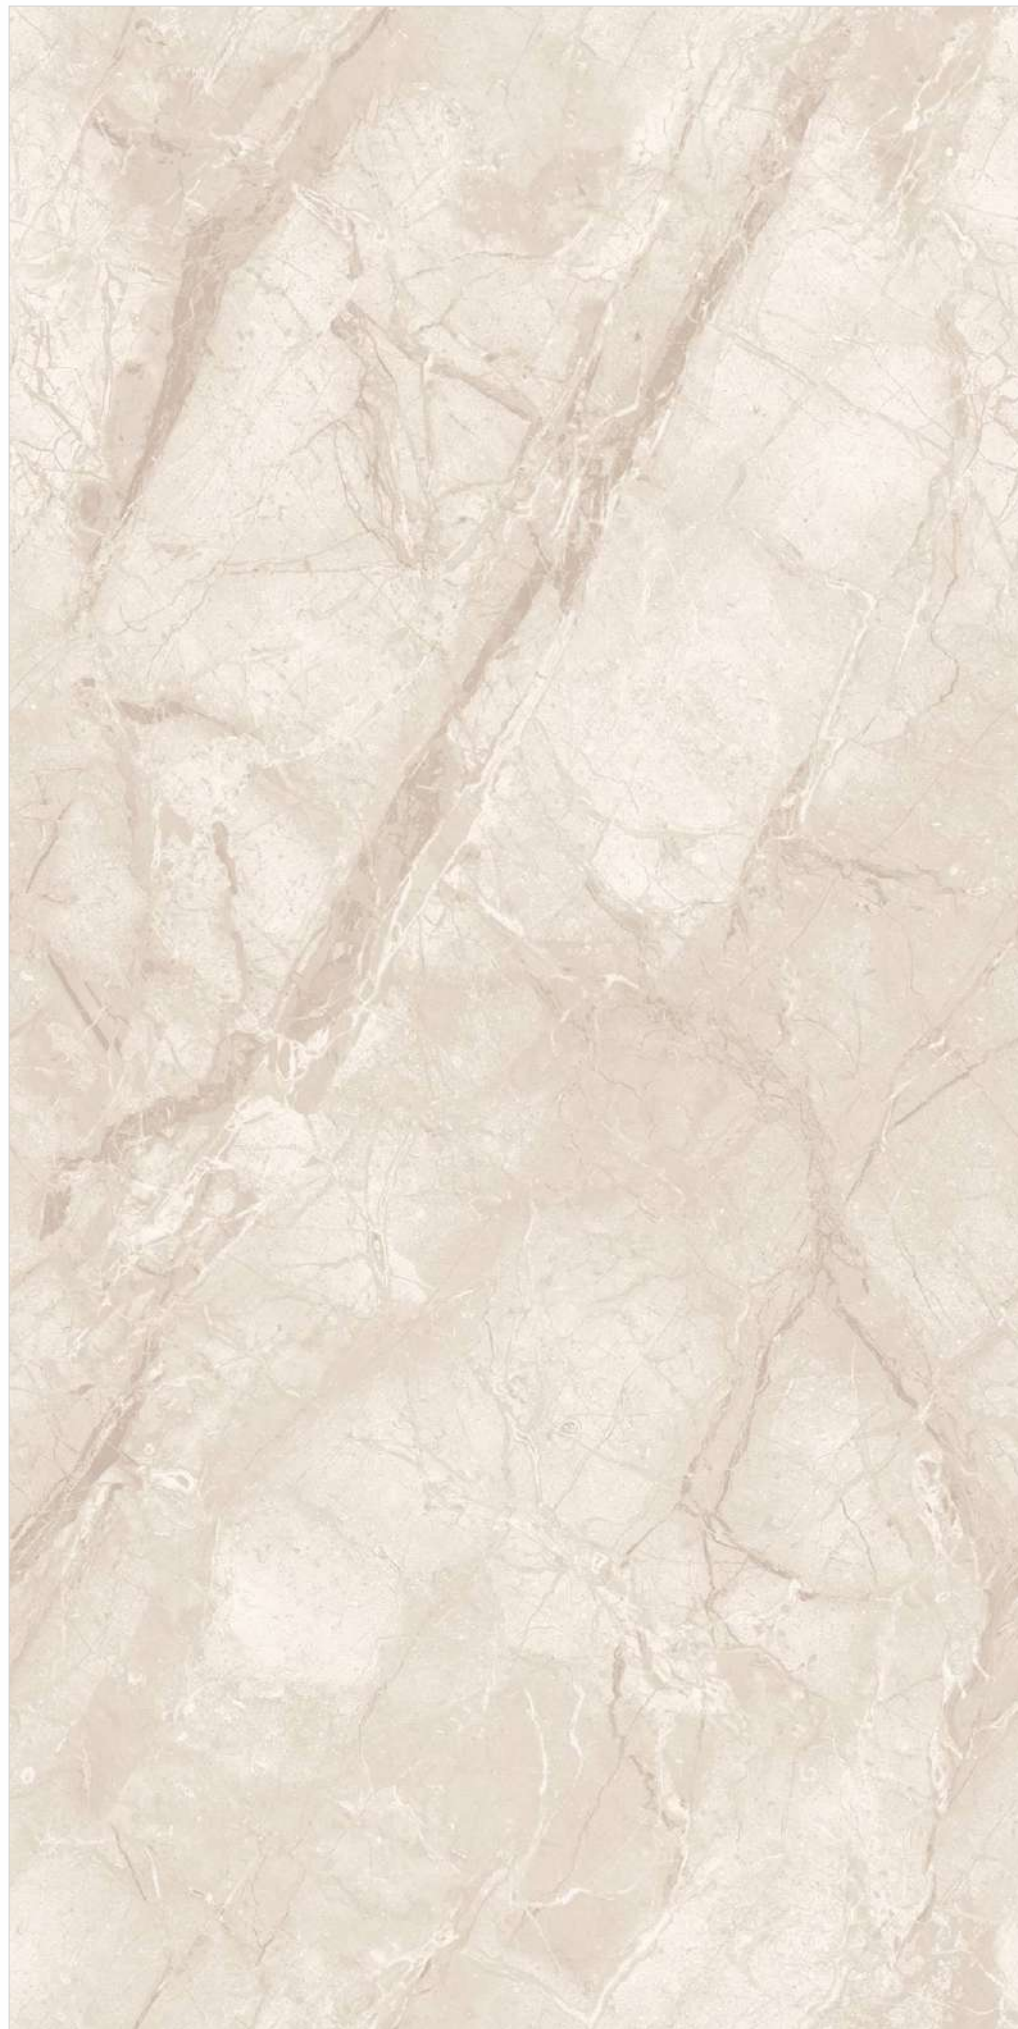

## Zibon Crema

---

**800x1600mm**

Finish\_ **Rustic Carving & Glossy**

Random\_ **4**

**WALL** : Zibon Grey | Size - 800x1600mm | Finish - Rustic Carving

**FLOOR** : Zibon Grey | Size - 800x1600mm | Finish - Rustic Carving