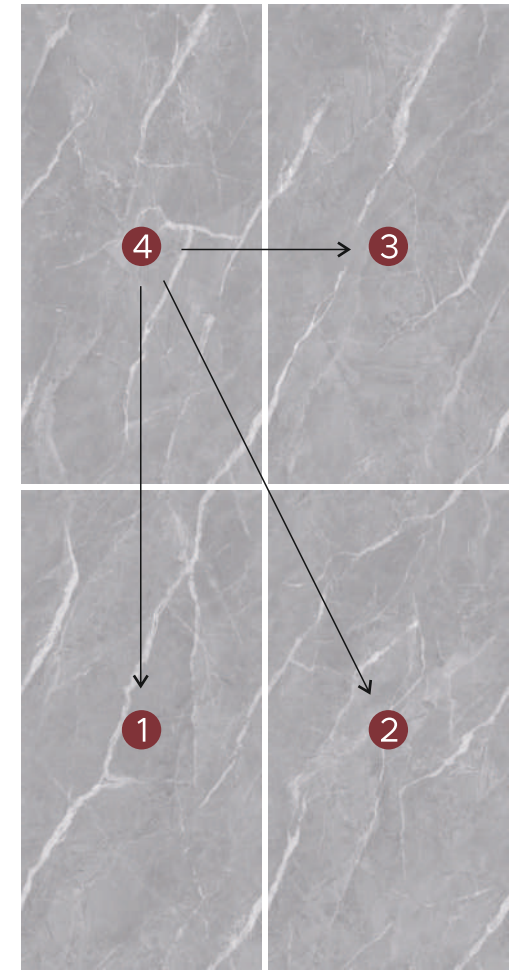

**Follow the arrows
for seamless fitting of
farmatch designs**

Explore our farmatch design of innovative surfaces that gets a seamless joint-free fitting by following the arrows on back side of the surfaces.

600x
1200mm

FARMATCH