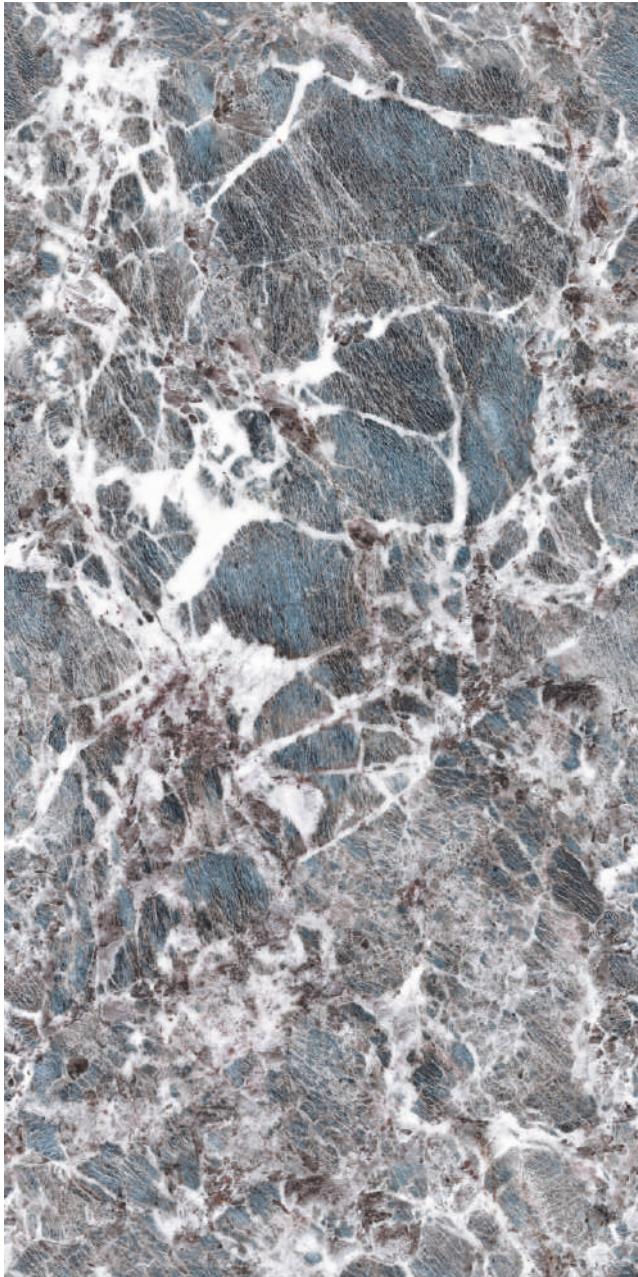

600x1200mm
Glossy -

Scan for
360° View

Novella Gris
600x1200mm | Finish - Glossy

Novella Gris
600x1200mm | Finish - Glossy

Amazonite Mint Blue

600x1200mm
Glossy -

04 Random

colortile
ceramics & innovation