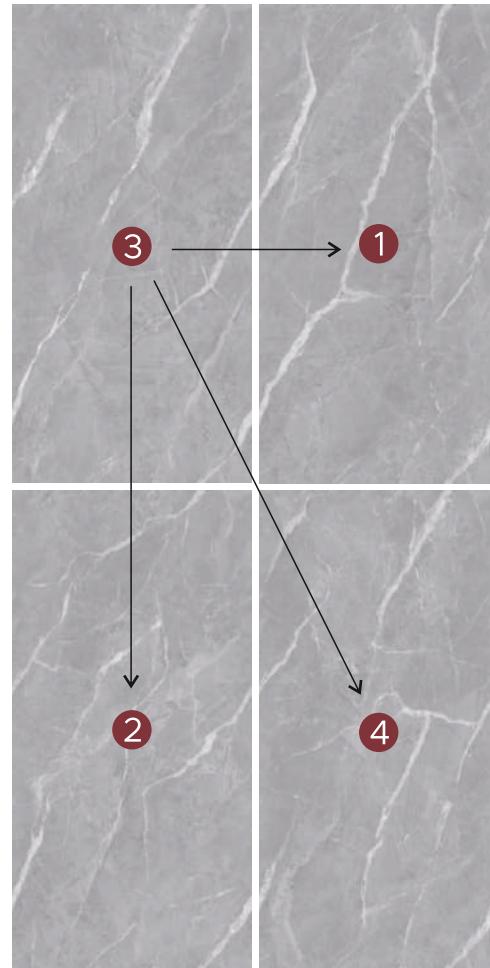

**Follow the arrows
for seamless fitting of
farmatch designs**

Explore our farmatch design of innovative surfaces that gets a seamless joint-free fitting by following the arrows on back side of the surfaces.

600x
1200mm

FARMATCH