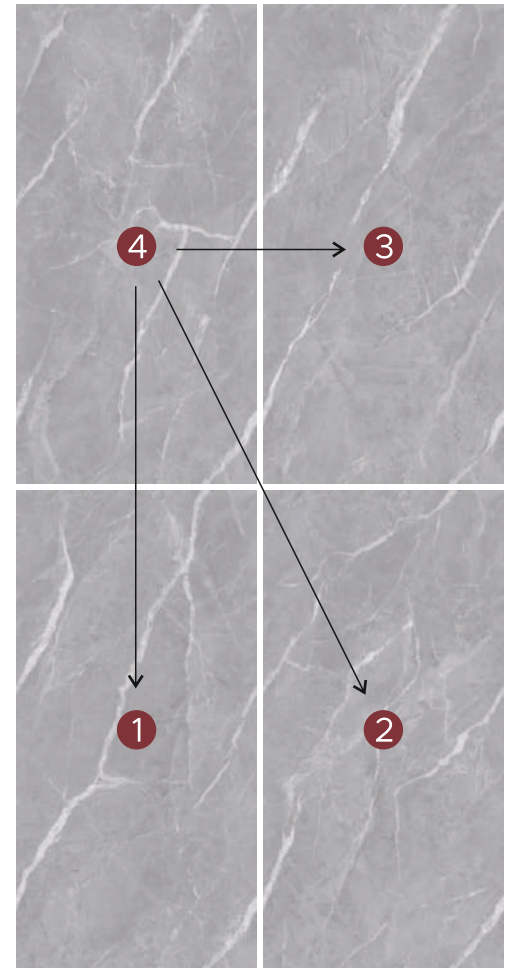

**Follow the arrows
for seamless fitting of
farmatch designs**

Explore our farmatch design of innovative surfaces that gets a seamless joint-free fitting by following the arrows on back side of the surfaces.

600x
1200mm

FARMATCH