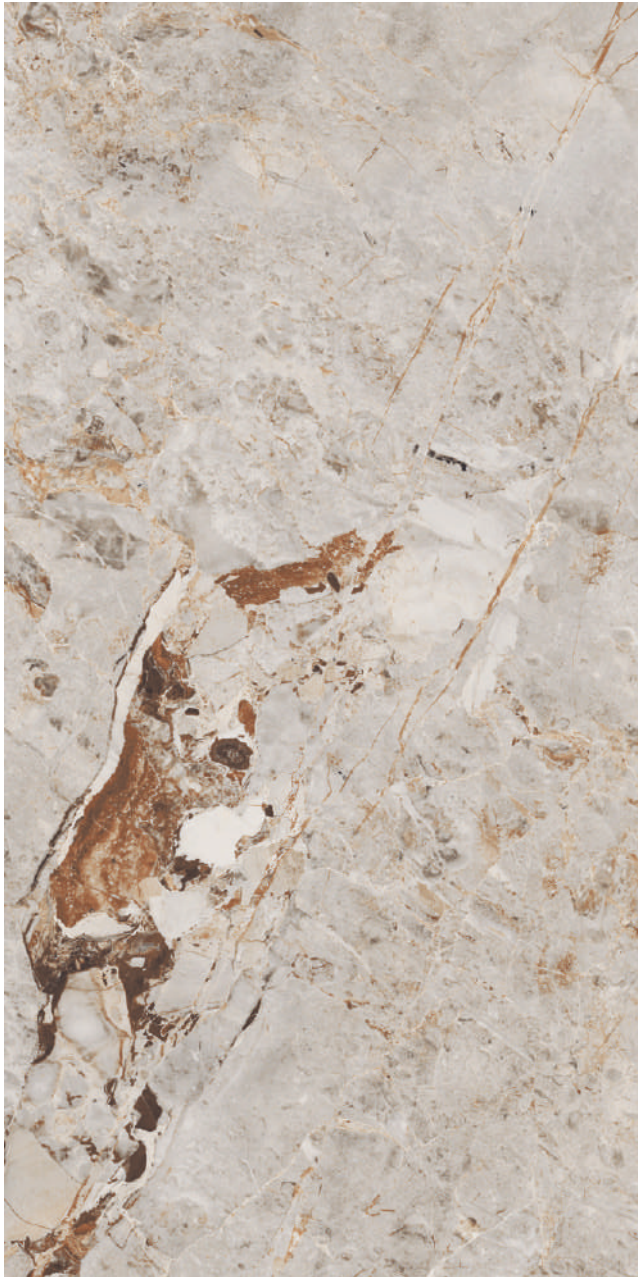

Alexo Grey

600x1200mm
Glossy -

O4 Random

colortile
ceramics & innovation