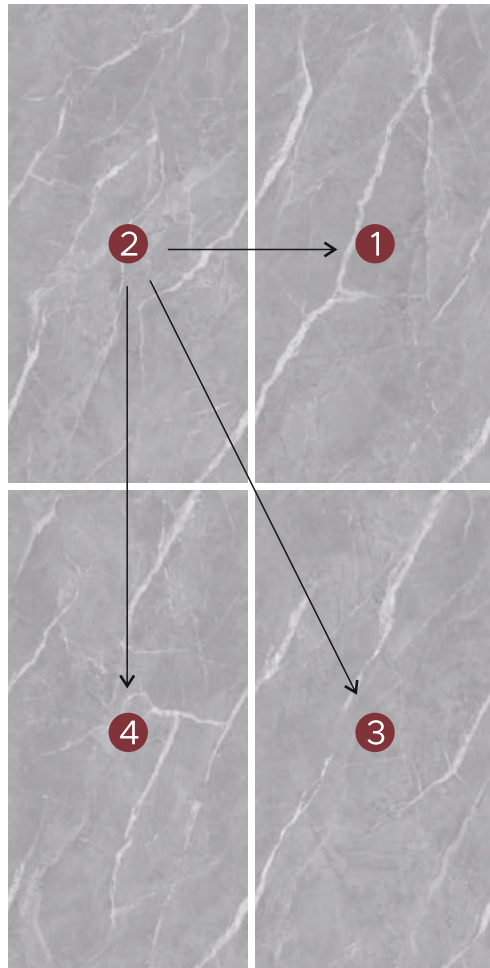

**Follow the arrows
for seamless fitting of
farmatch designs**

Explore our farmatch design of innovative surfaces that gets a seamless joint-free fitting by following the arrows on back side of the surfaces.

600x
1200mm

FARMATCH