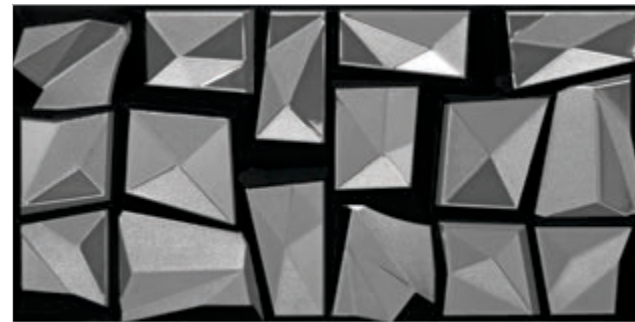

Nero Motion Metallic