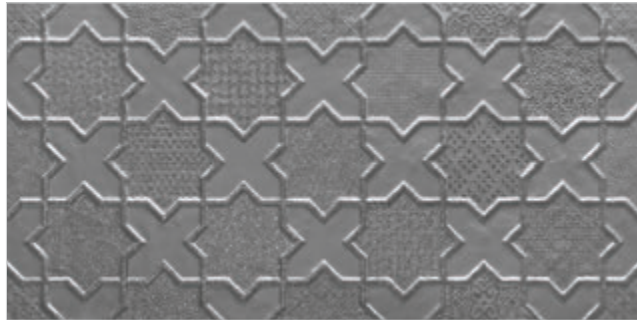

GLORY

METALLIC

300x600mm - WALL TILES

METALLIC SERIES

Glory Silver Metallic

colortile
ceramics & innovation