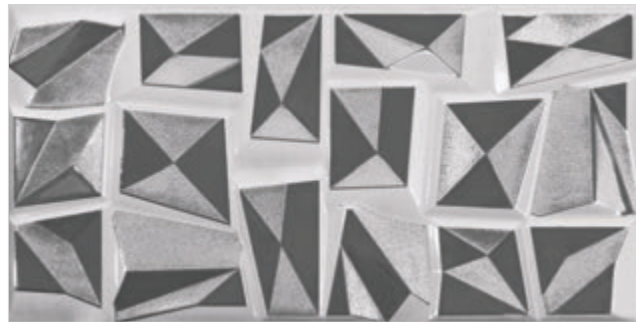

MOTION

METALLIC

300x600mm - WALL TILES

METALLIC SERIES

Ice Motion Metallic