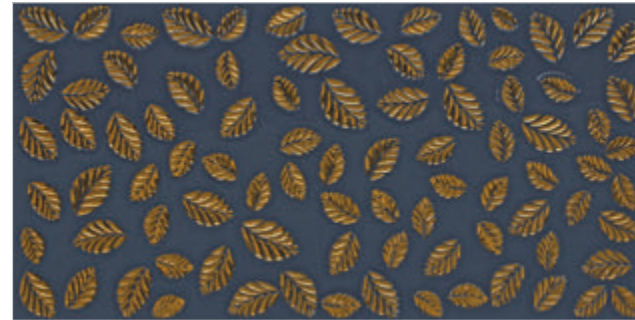

Aqua Birch Gold Metallic