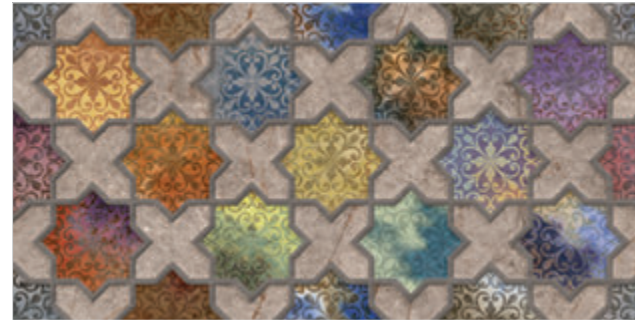

Ravish Decor

(Elegant Plus)