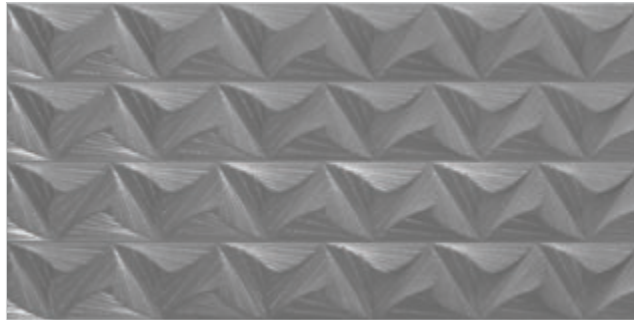

Stonewall Harbor

Stonewall Tan

Stonewall Leather

Stonewall Anchor

Stonewall Mink

Stonewall Shadow

STONEWALL

PRIZAM

METALLIC

300x600mm - WALL TILES

METALLIC SERIES

colortile
ceramics & innovation

Prizam Silver Metallic

Prizam Gold Metallic

PRIZAM

MONACO