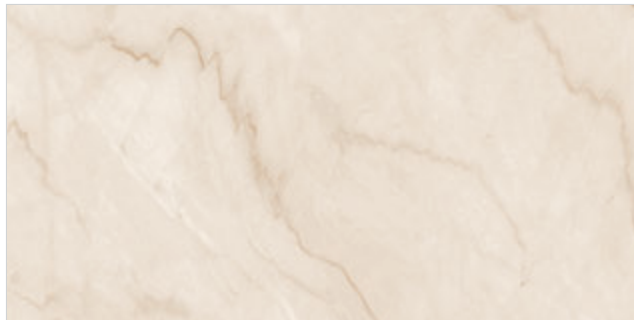

SATIN

300x600mm - WALL TILES

ELEGANT PLUS SERIES

Melita Beige

Melita Decor

(Elegant Plus)

Melita Walnut

Melita Walnut F