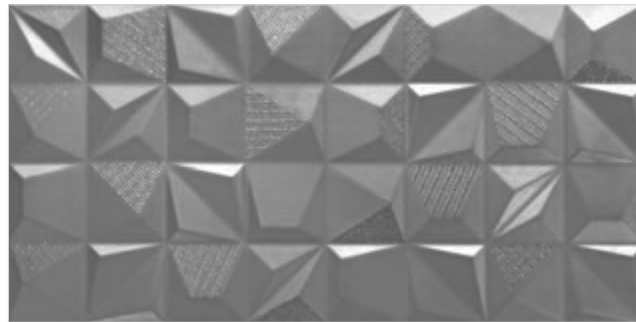

TRIO

METALLIC

300x600mm - WALL TILES

METALLIC SERIES

Trio Silver Metallic

colortile
ceramics & innovation