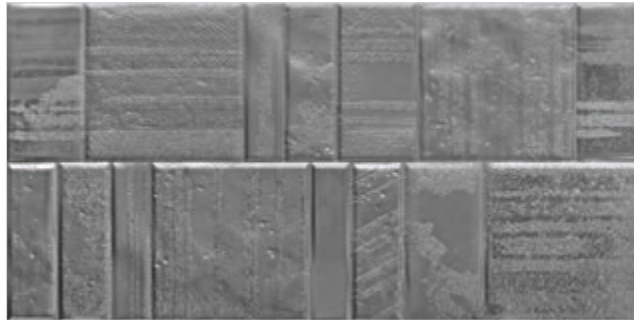

Leaf Gold Metallic

colortile
ceramics & innovation

LEAF

TOP

METALLIC

300x600mm - WALL TILES

METALLIC SERIES

Top Silver Metallic