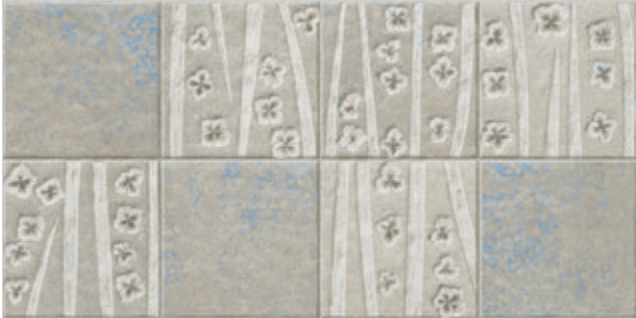

FROLIC

SATIN

300x600mm - WALL TILES

EXOTIC SERIES

Frolic Olive

Frolic Olive Decor

(Elegant Plus)

Frolic Olive F