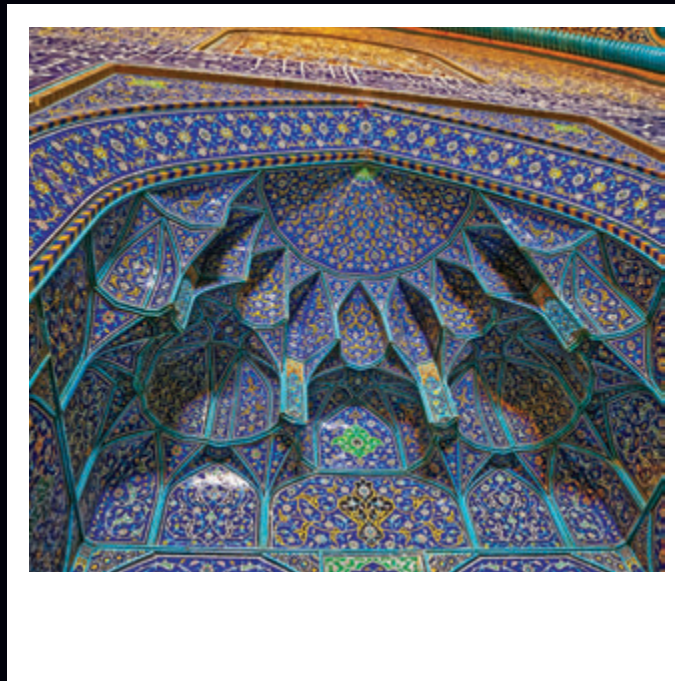

Inspiration

Inspired by the vivid, intricate, and rich historical monuments reflecting the grandeur, elegance, and stature of a different era.