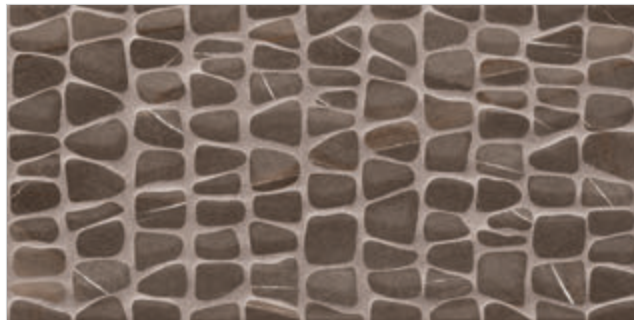

ELEVATION SERIES

Pebble Snow

Pebble Smoke

Pebble Mocha

TWILL

SATIN

300x600mm - WALL TILES

ELEVATION SERIES