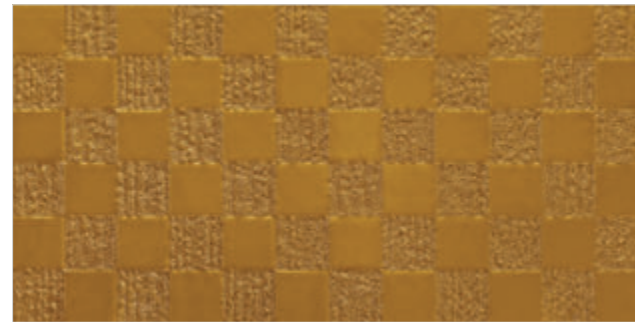

Monaco Gold Metallic