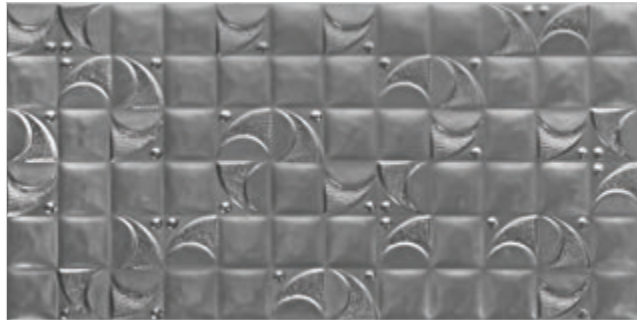

Leaf Gold Metallic

colortile
ceramics & innovation

LEAF

TOP

METALLIC

300x600mm - WALL TILES

METALLIC SERIES

Top Silver Metallic

TOP

CIRCULO

METALLIC

300x600mm - WALL TILES

METALLIC SERIES

Circulo Silver Metallic

colortile
ceramics & innovation

CIRCULO