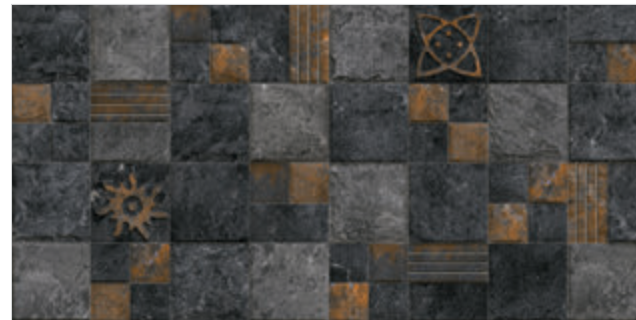

Cosmo Charcoal