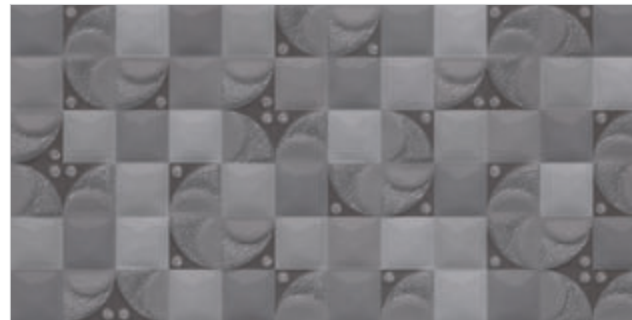

Hillier Circulo Ash Decor (Elegant Plus)