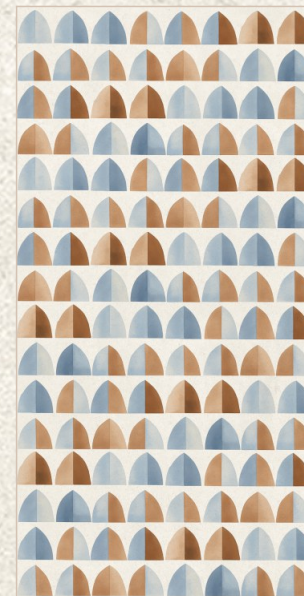

**Meadow Warm**

**Forme Warm**

**Arch Sky**

**Forme Sky**

**Soft White**

**Forme White**

“

**A PALETTE CRAFTED  
WITH INTENTION  
DISCOVER  
EVERY SHADE AND  
DECOR IN  
THE COLLECTION.**