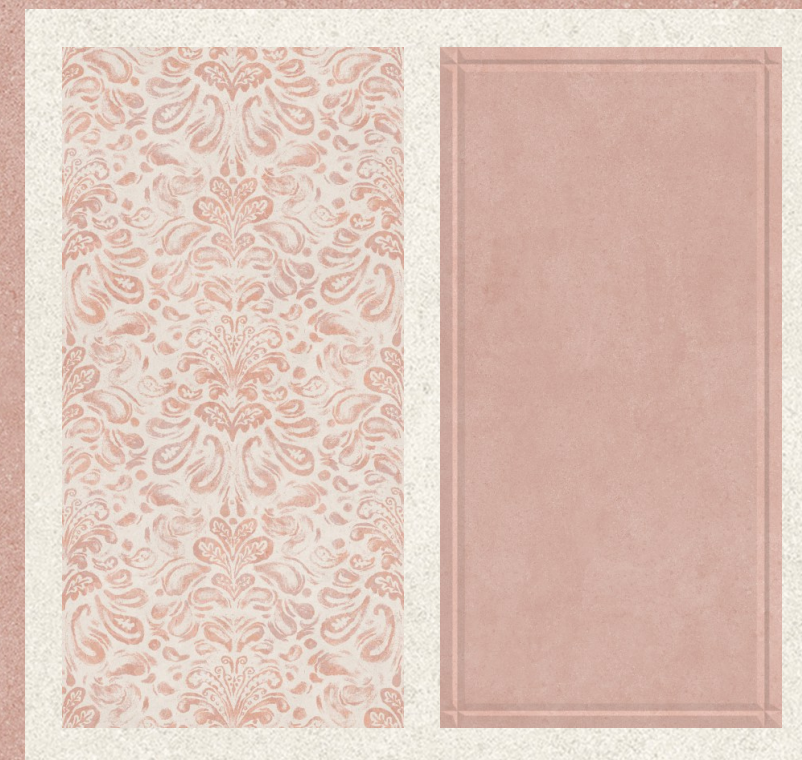

BLOOM ROSE & FORME ROSE

The pairing of the solid tile with the floral motif brings a subtle, classical character without overwhelming the space.

La Vie Collection

600x1200mm

Lush and Lush Plus Surface