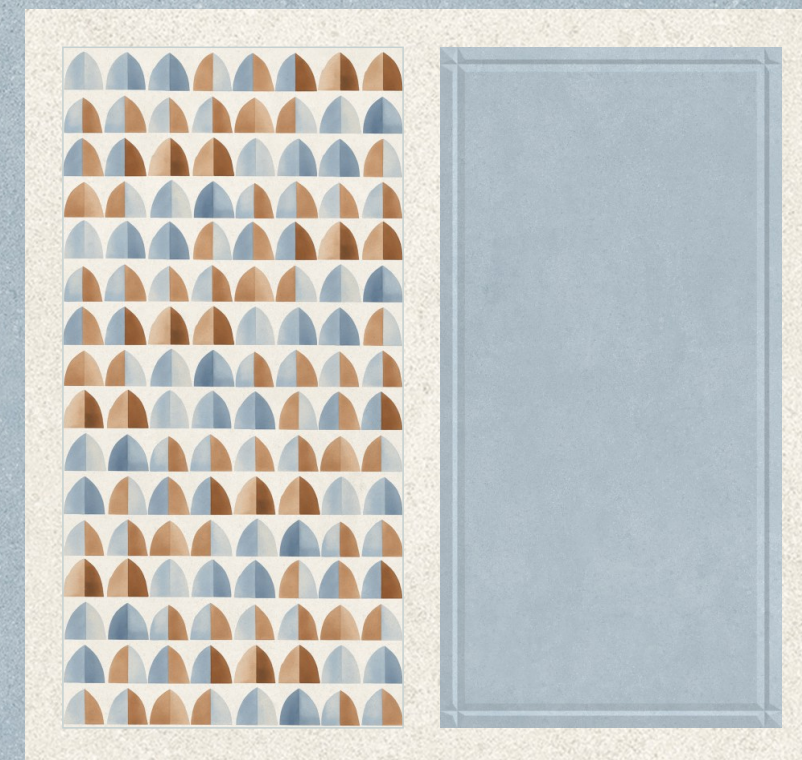

ARCH SKY & FORME SKY

The solid sky pairs with a rhythmic geometric pattern, adding a playful yet refined Italian modern character.

La Vie Collection

600x1200mm

Lush and Lush Plus Surface