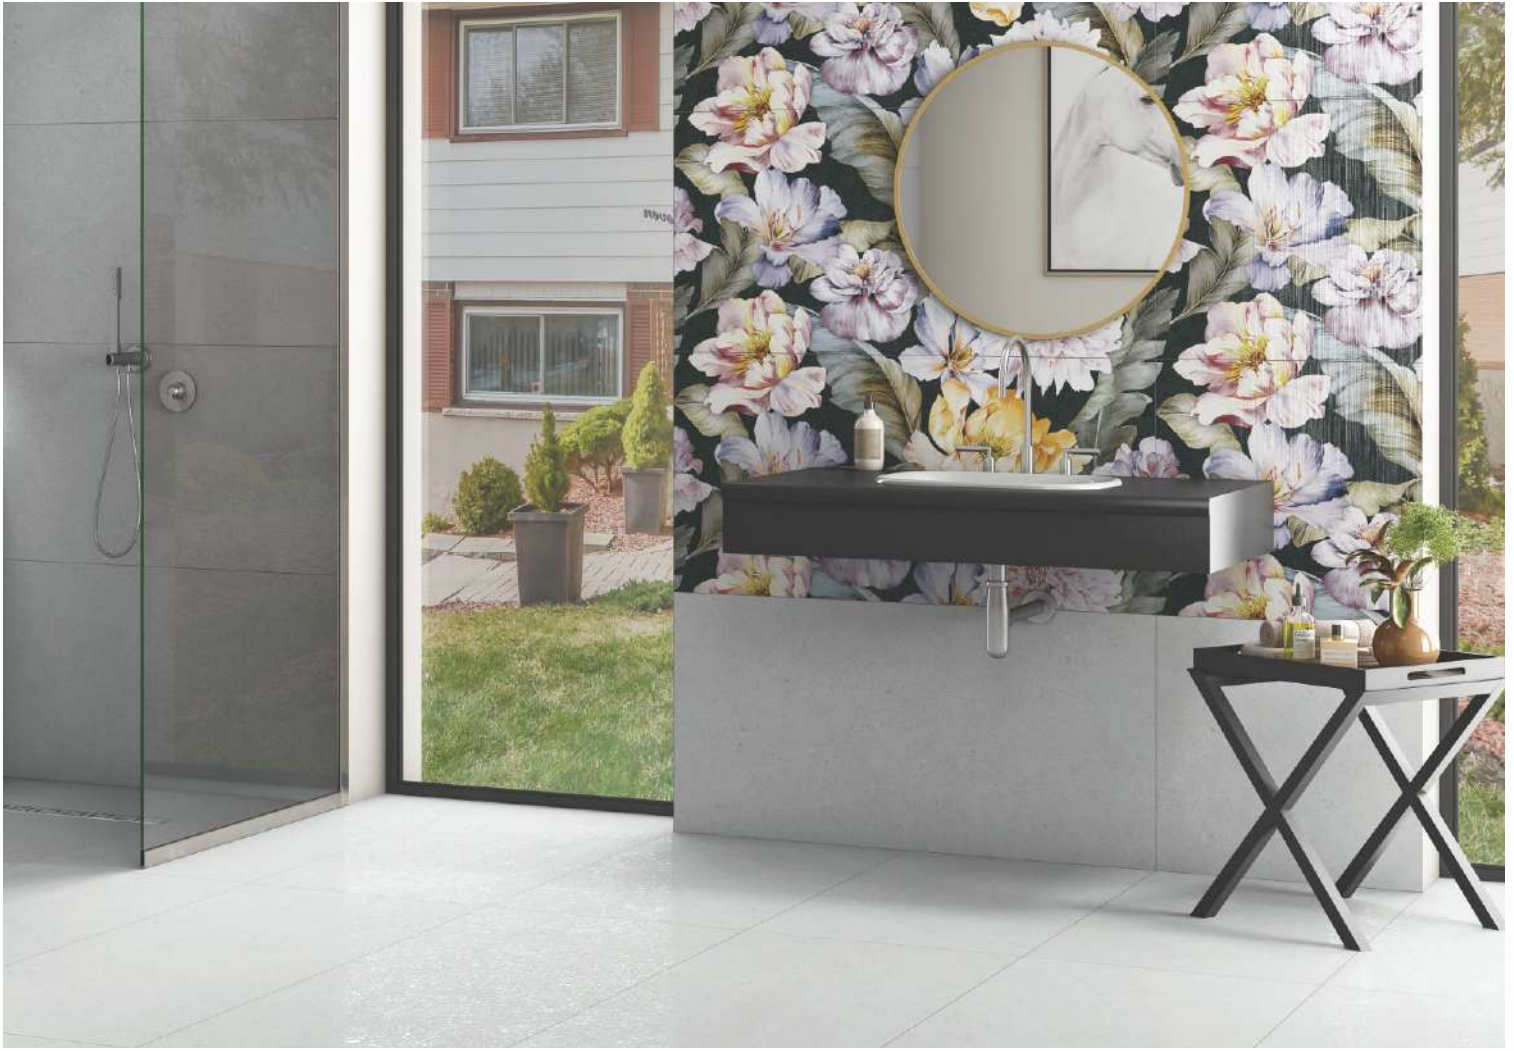

Kilim Beige Decor  
600x1200mm | Finish - Rustic Carving

Kilim Beige  
600x1200mm | Finish - Rustic Carving

[Click Here](#)

Sizes

600x1200mm

Finish

- Rustic Carving

Kilim Silver