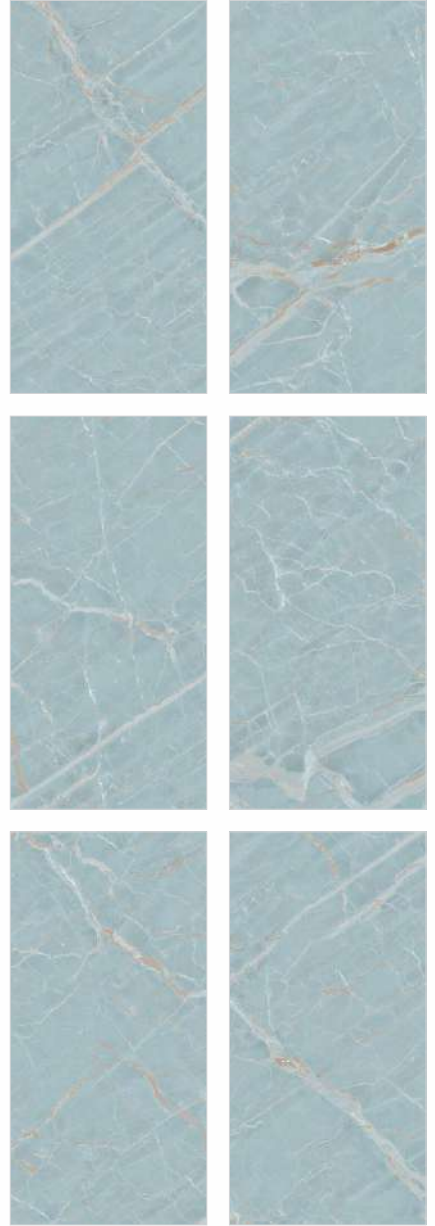

[Back Table of Content](#)