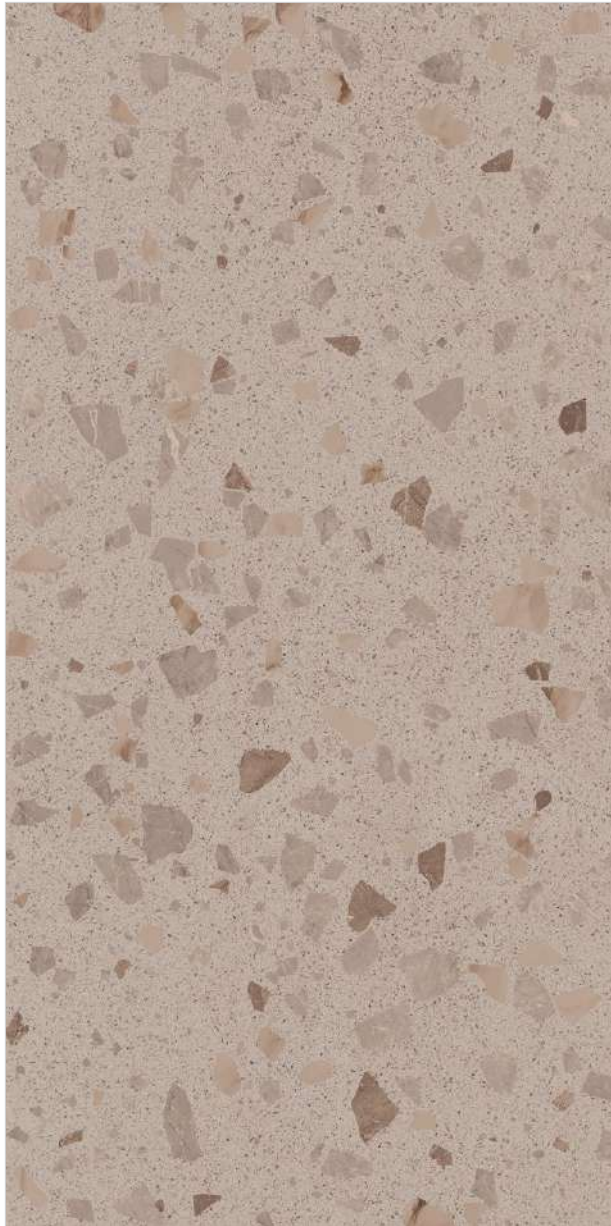

Marmetta Crema & Camel  
600x1200mm | Finish - Rustic Matt

Marmetta Crema  
600x1200mm | Finish - Rustic Matt

[Click Here](#)

Size

600x1200mm

Finish

- **Rustic Matt**

Marmetta Camel