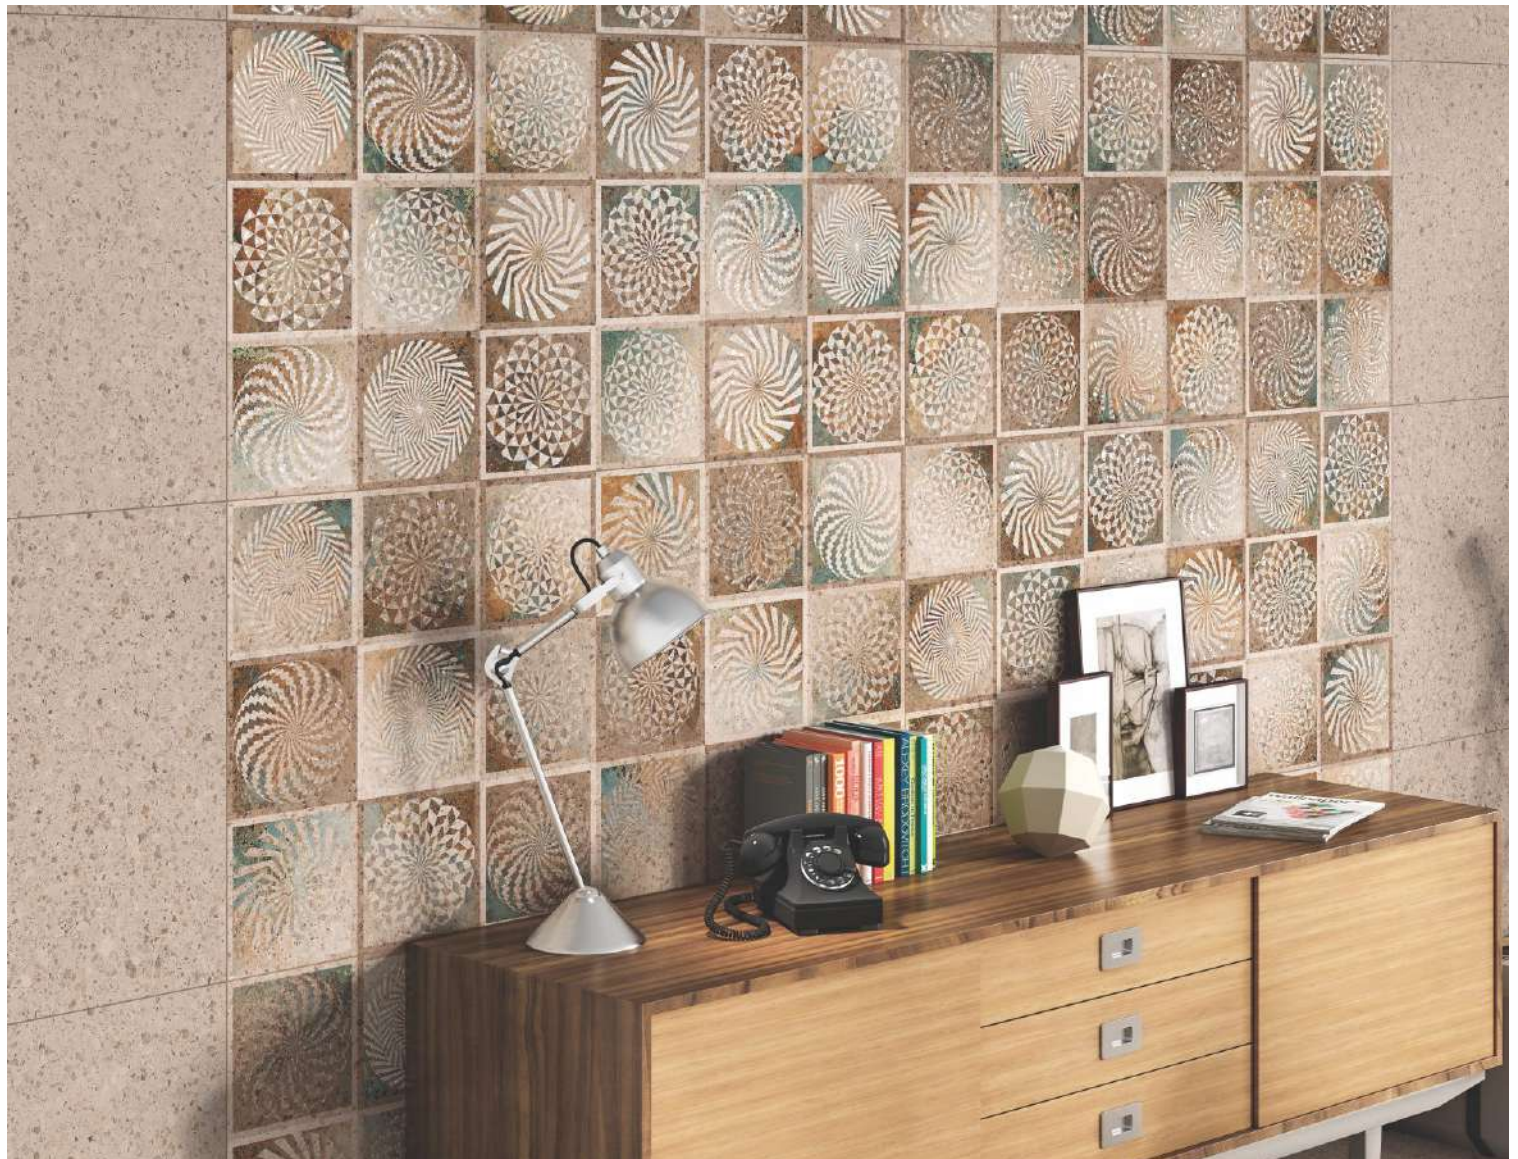

Back Table of Content